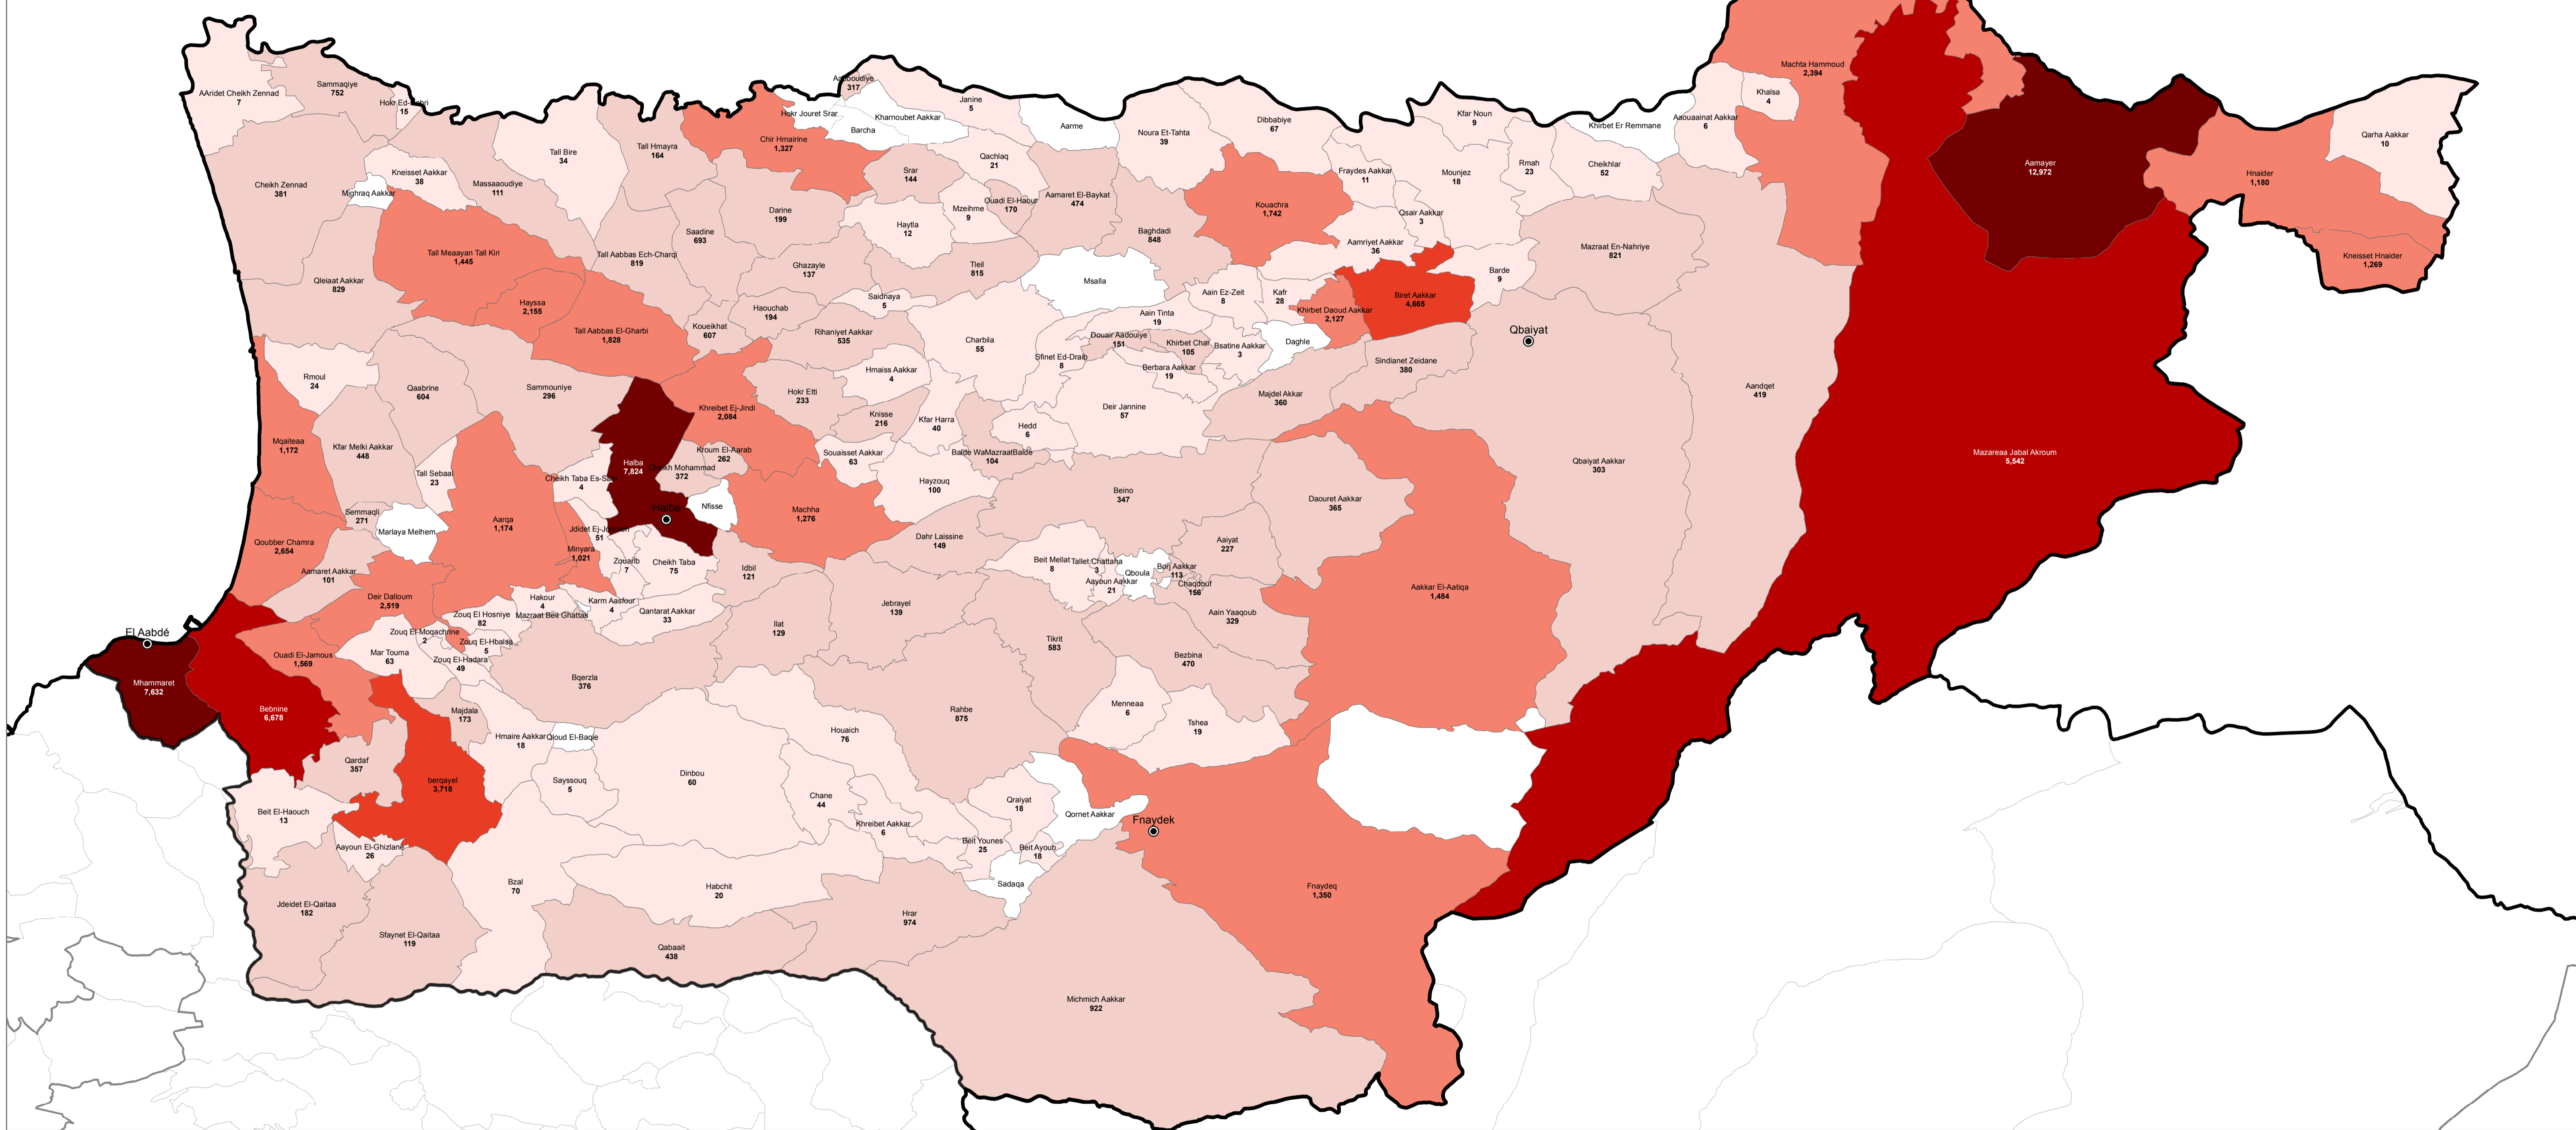

SYRIA REFUGEE RESPONSE

LEBANON, Akkar Governorate

Distribution of the Registered Syrian Refugees at the Cadastral Level

As of 28 February 2018

AKKAR

Total No. of Household Registered

25,984

Total No. of Individuals Registered

105,880

Notes

This map has been produced by the Inter-Agency Information Management Unit of UNHCR based on maps and material provided by the Government of Lebanon for operational purposes. It does not constitute an official United Nations map. The designations employed and the presentation of material on this map do not imply the expression of any opinion whatsoever on the part of the Secretariat of the United Nations concerning the legal status of any country, territory, city or area or of its authorities, or concerning the delimitation of its frontiers or boundaries.

Data Sources:
- Lebanese Border, Caza and Cadastral Boundaries: NPMPLT 2005.
- Geographic Projection WGS 1984

Registered Refugees Figures by UNHCR as of 28 February 2018.
For more information contact Diana El Habr at elhabr@unhcr.org

GIS and Mapping by UNHCR. For Information and updates
contact Jad Ghosn: ghosn@unhcr.org
Maroun Sader: sader@unhcr.org

NPMPLT: National Physical Master Plan for the Lebanese Territory

Legend

Location Diagram