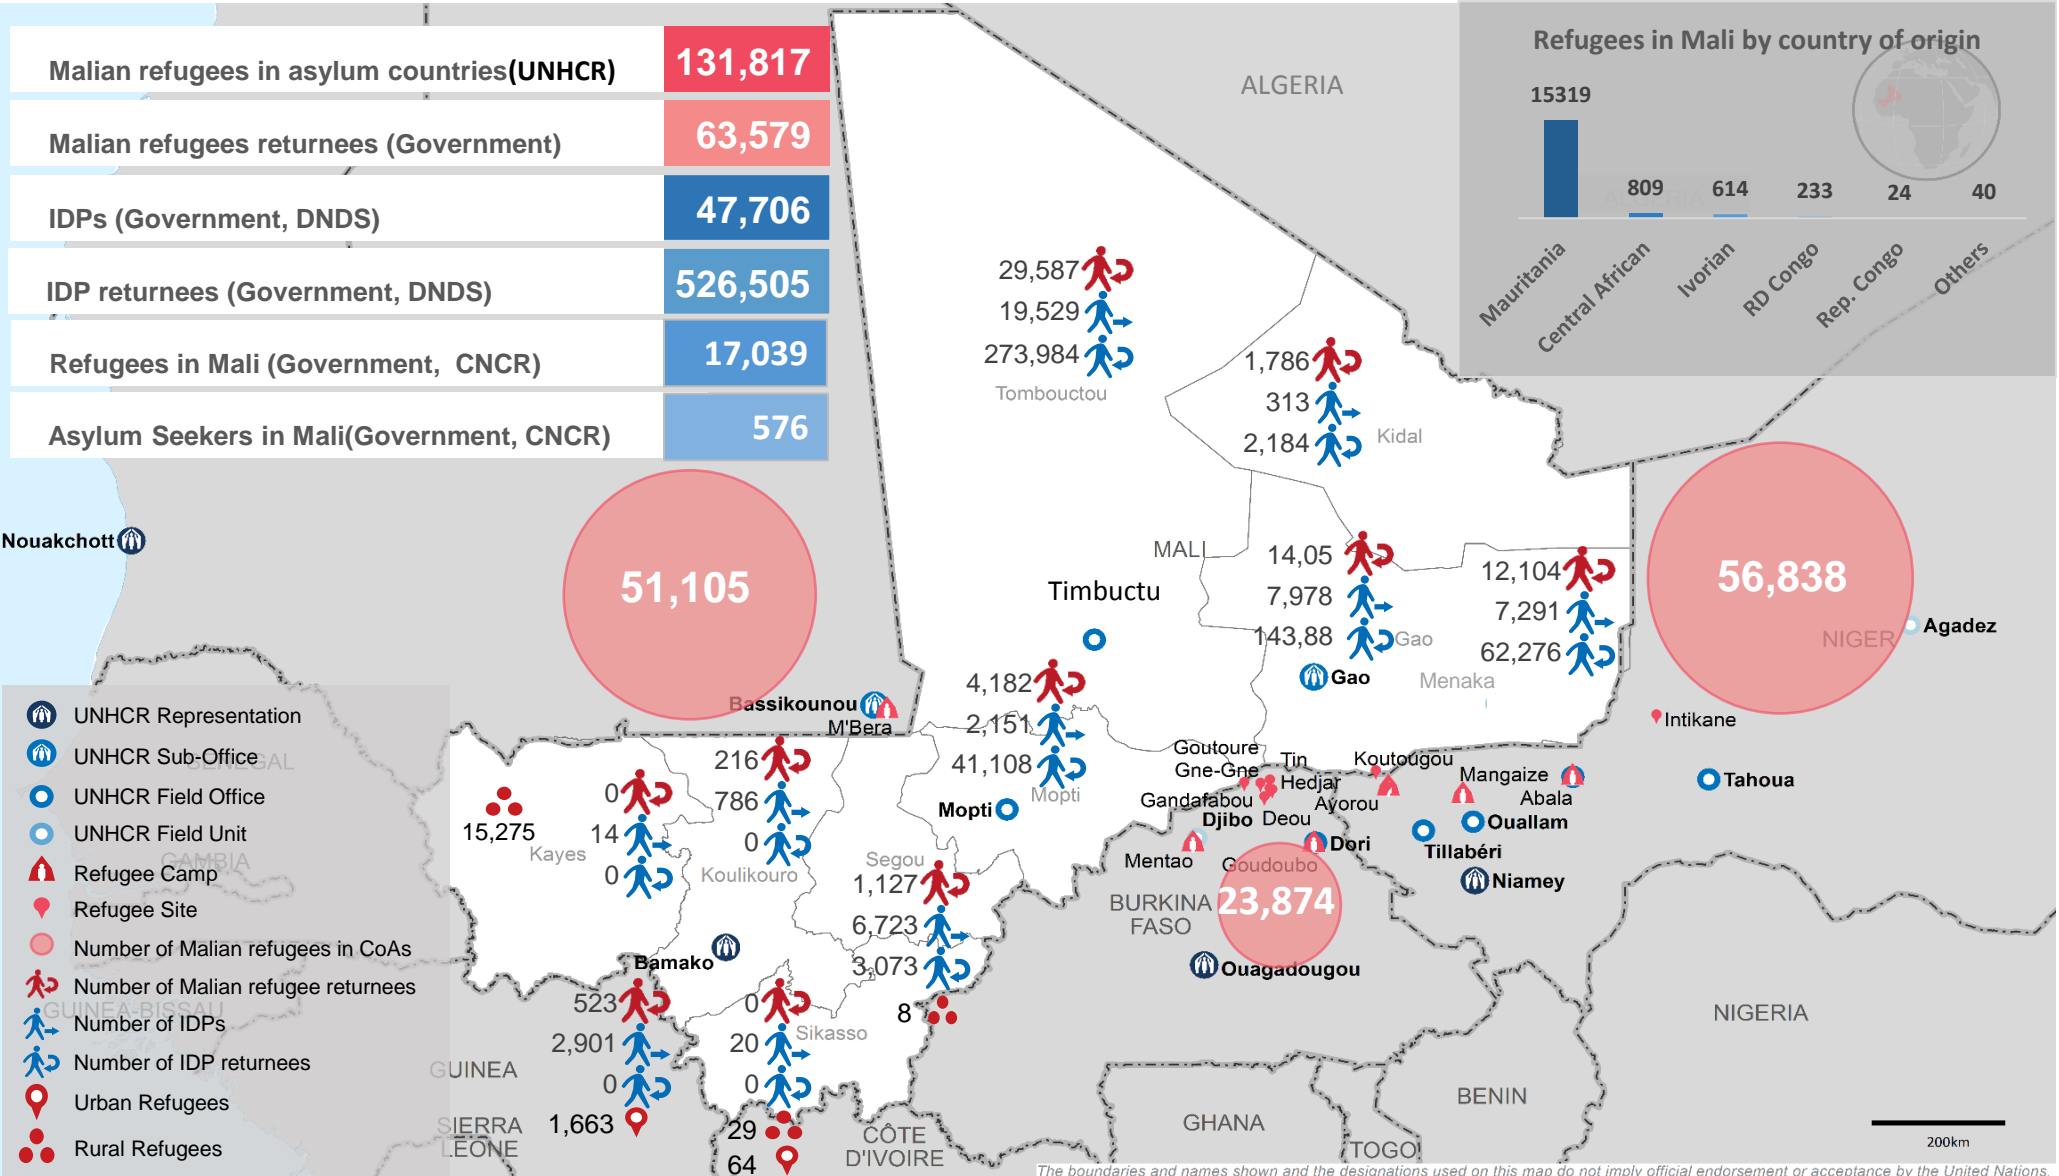

MALI SITUATION

Refugees, Internally Displaced Persons and Returnees

as of 31 January 2018

Sources: Malian Refugee Returnees and IDPS - Government of Mali, DNDS, Refugees in Mali - CNCR, Malian refugees - UNHCR.
For more information: kantet@unhcr.org | doren@unhcr.org