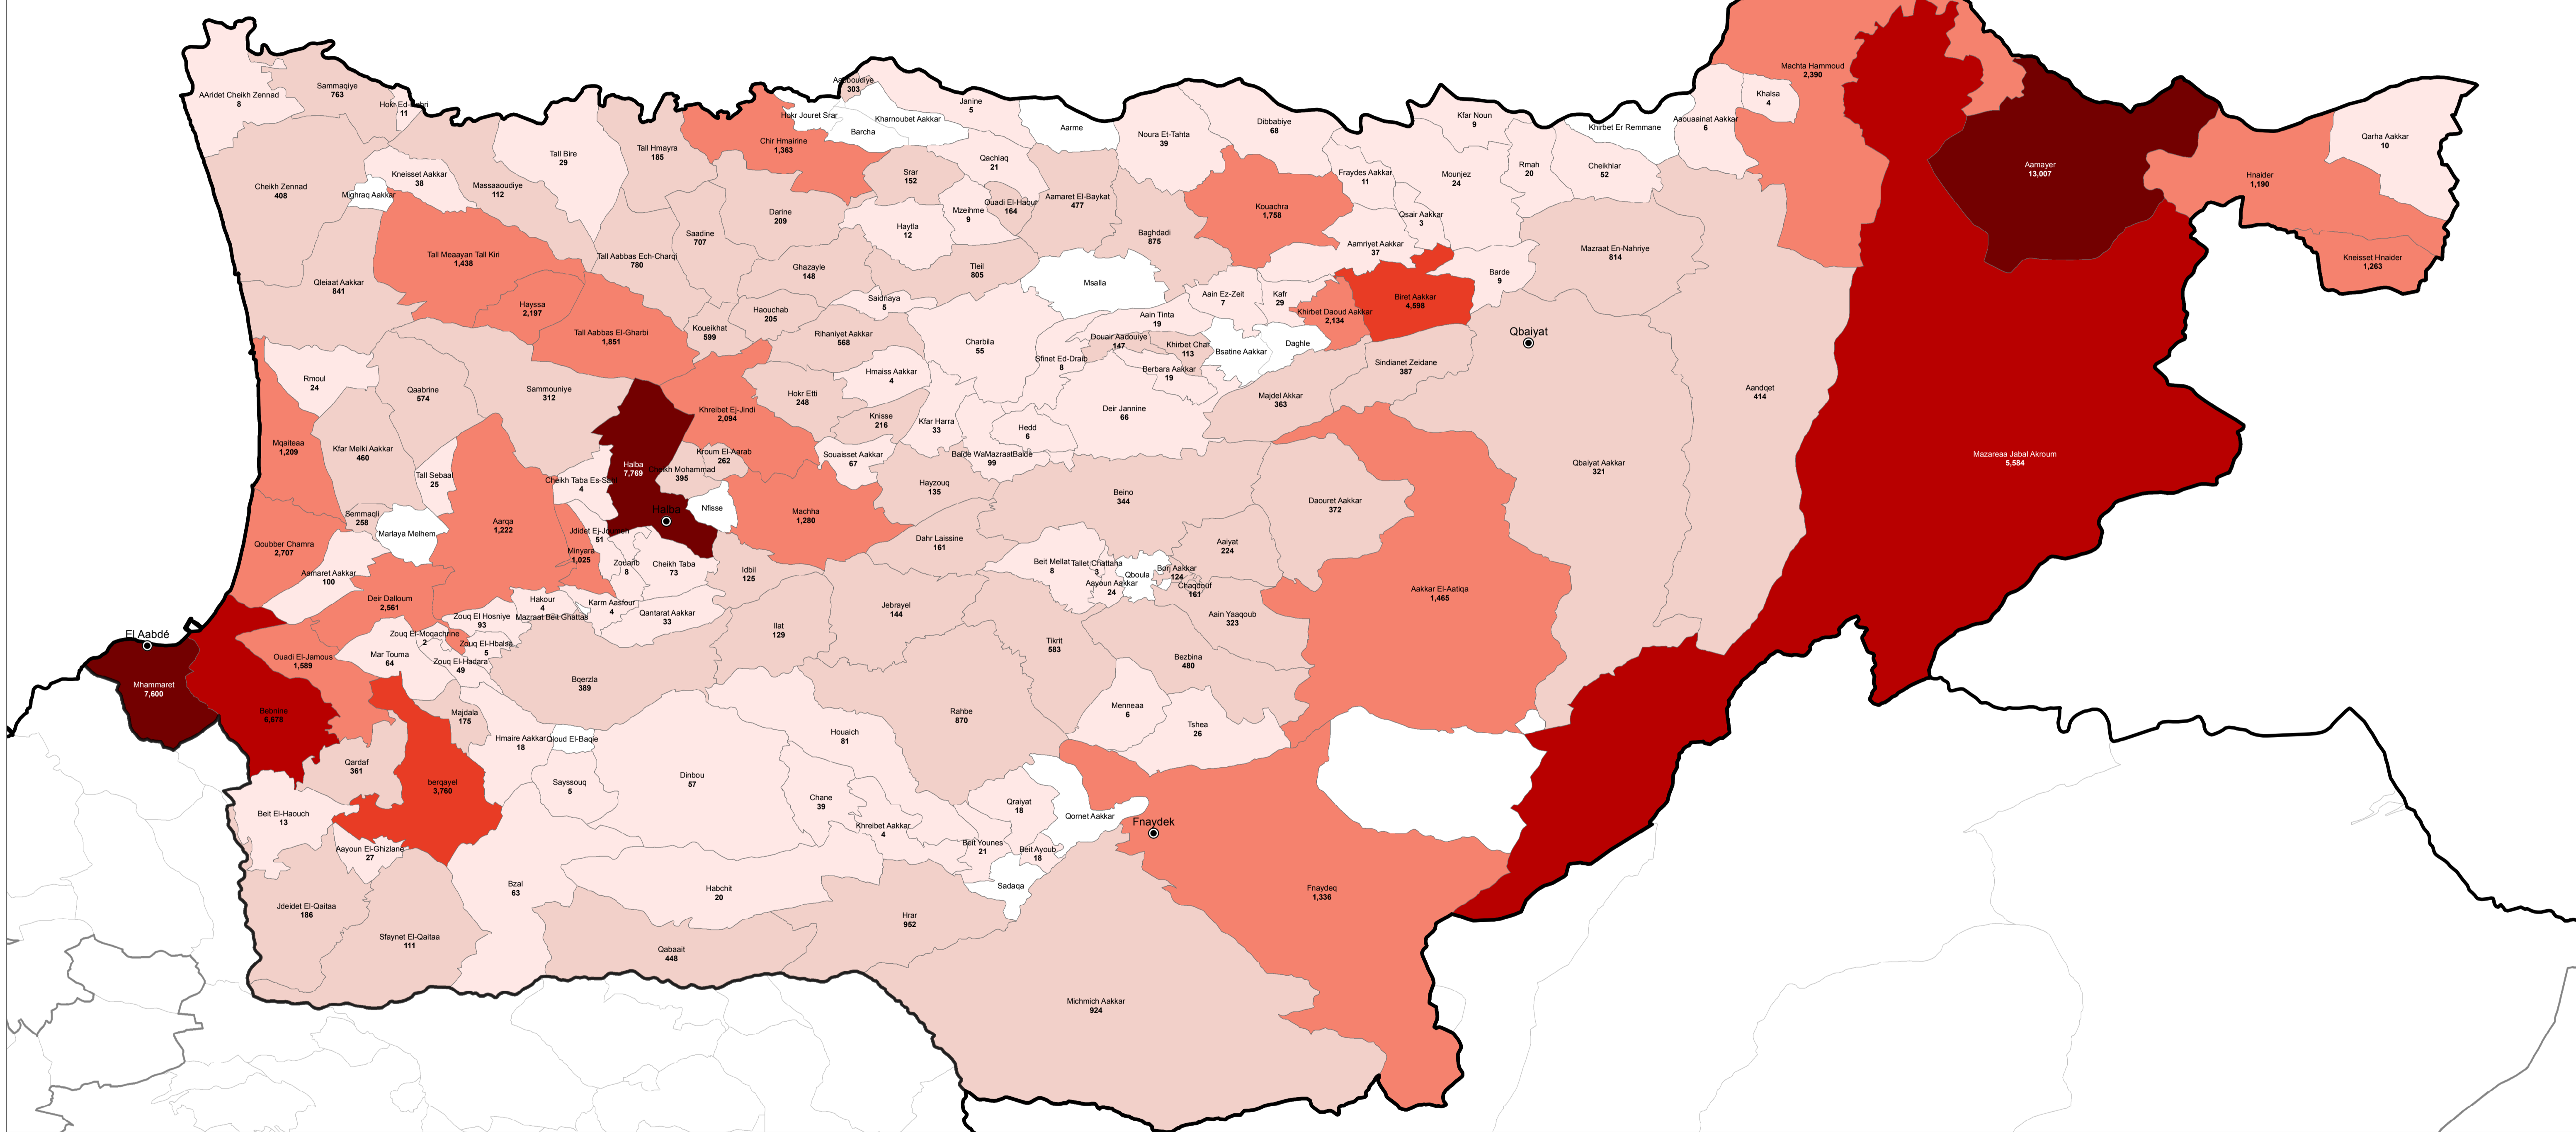

SYRIA REFUGEE RESPONSE

LEBANON, Akkar Governorate

Distribution of the Registered Syrian Refugees at the Cadastral Level

As of 30 April 2018

AKKAR

Total No. of Household Registered

25,908

Total No. of Individuals Registered

106,327

Notes

This map has been produced by the Inter-Agency Information Management Unit of UNHCR based on maps and material provided by the Government of Lebanon for operational purposes. It does not constitute an official United Nations map. The designations employed and the presentation of material on this map do not imply the expression of any opinion whatsoever on the part of the Secretariat of the United Nations concerning the legal status of any country, territory, city or area or of its authorities, or concerning the delimitation of its frontiers or boundaries.

Data Sources:
- Lebanese Border, Caza and Cadastral Boundaries: NPMPLT 2005.
- Geographic Projection WGS 1984

Registered Refugees Figures by UNHCR as of 30 April 2018.
For more information contact Diana El Habr at elhabr@unhcr.org

GIS and Mapping by UNHCR. For Information and updates
contact Jad Ghosn: ghosn@unhcr.org
Maroun Sader: sader@unhcr.org

NPMPLT: National Physical Master Plan for the Lebanese Territory

Legend

Location Diagram