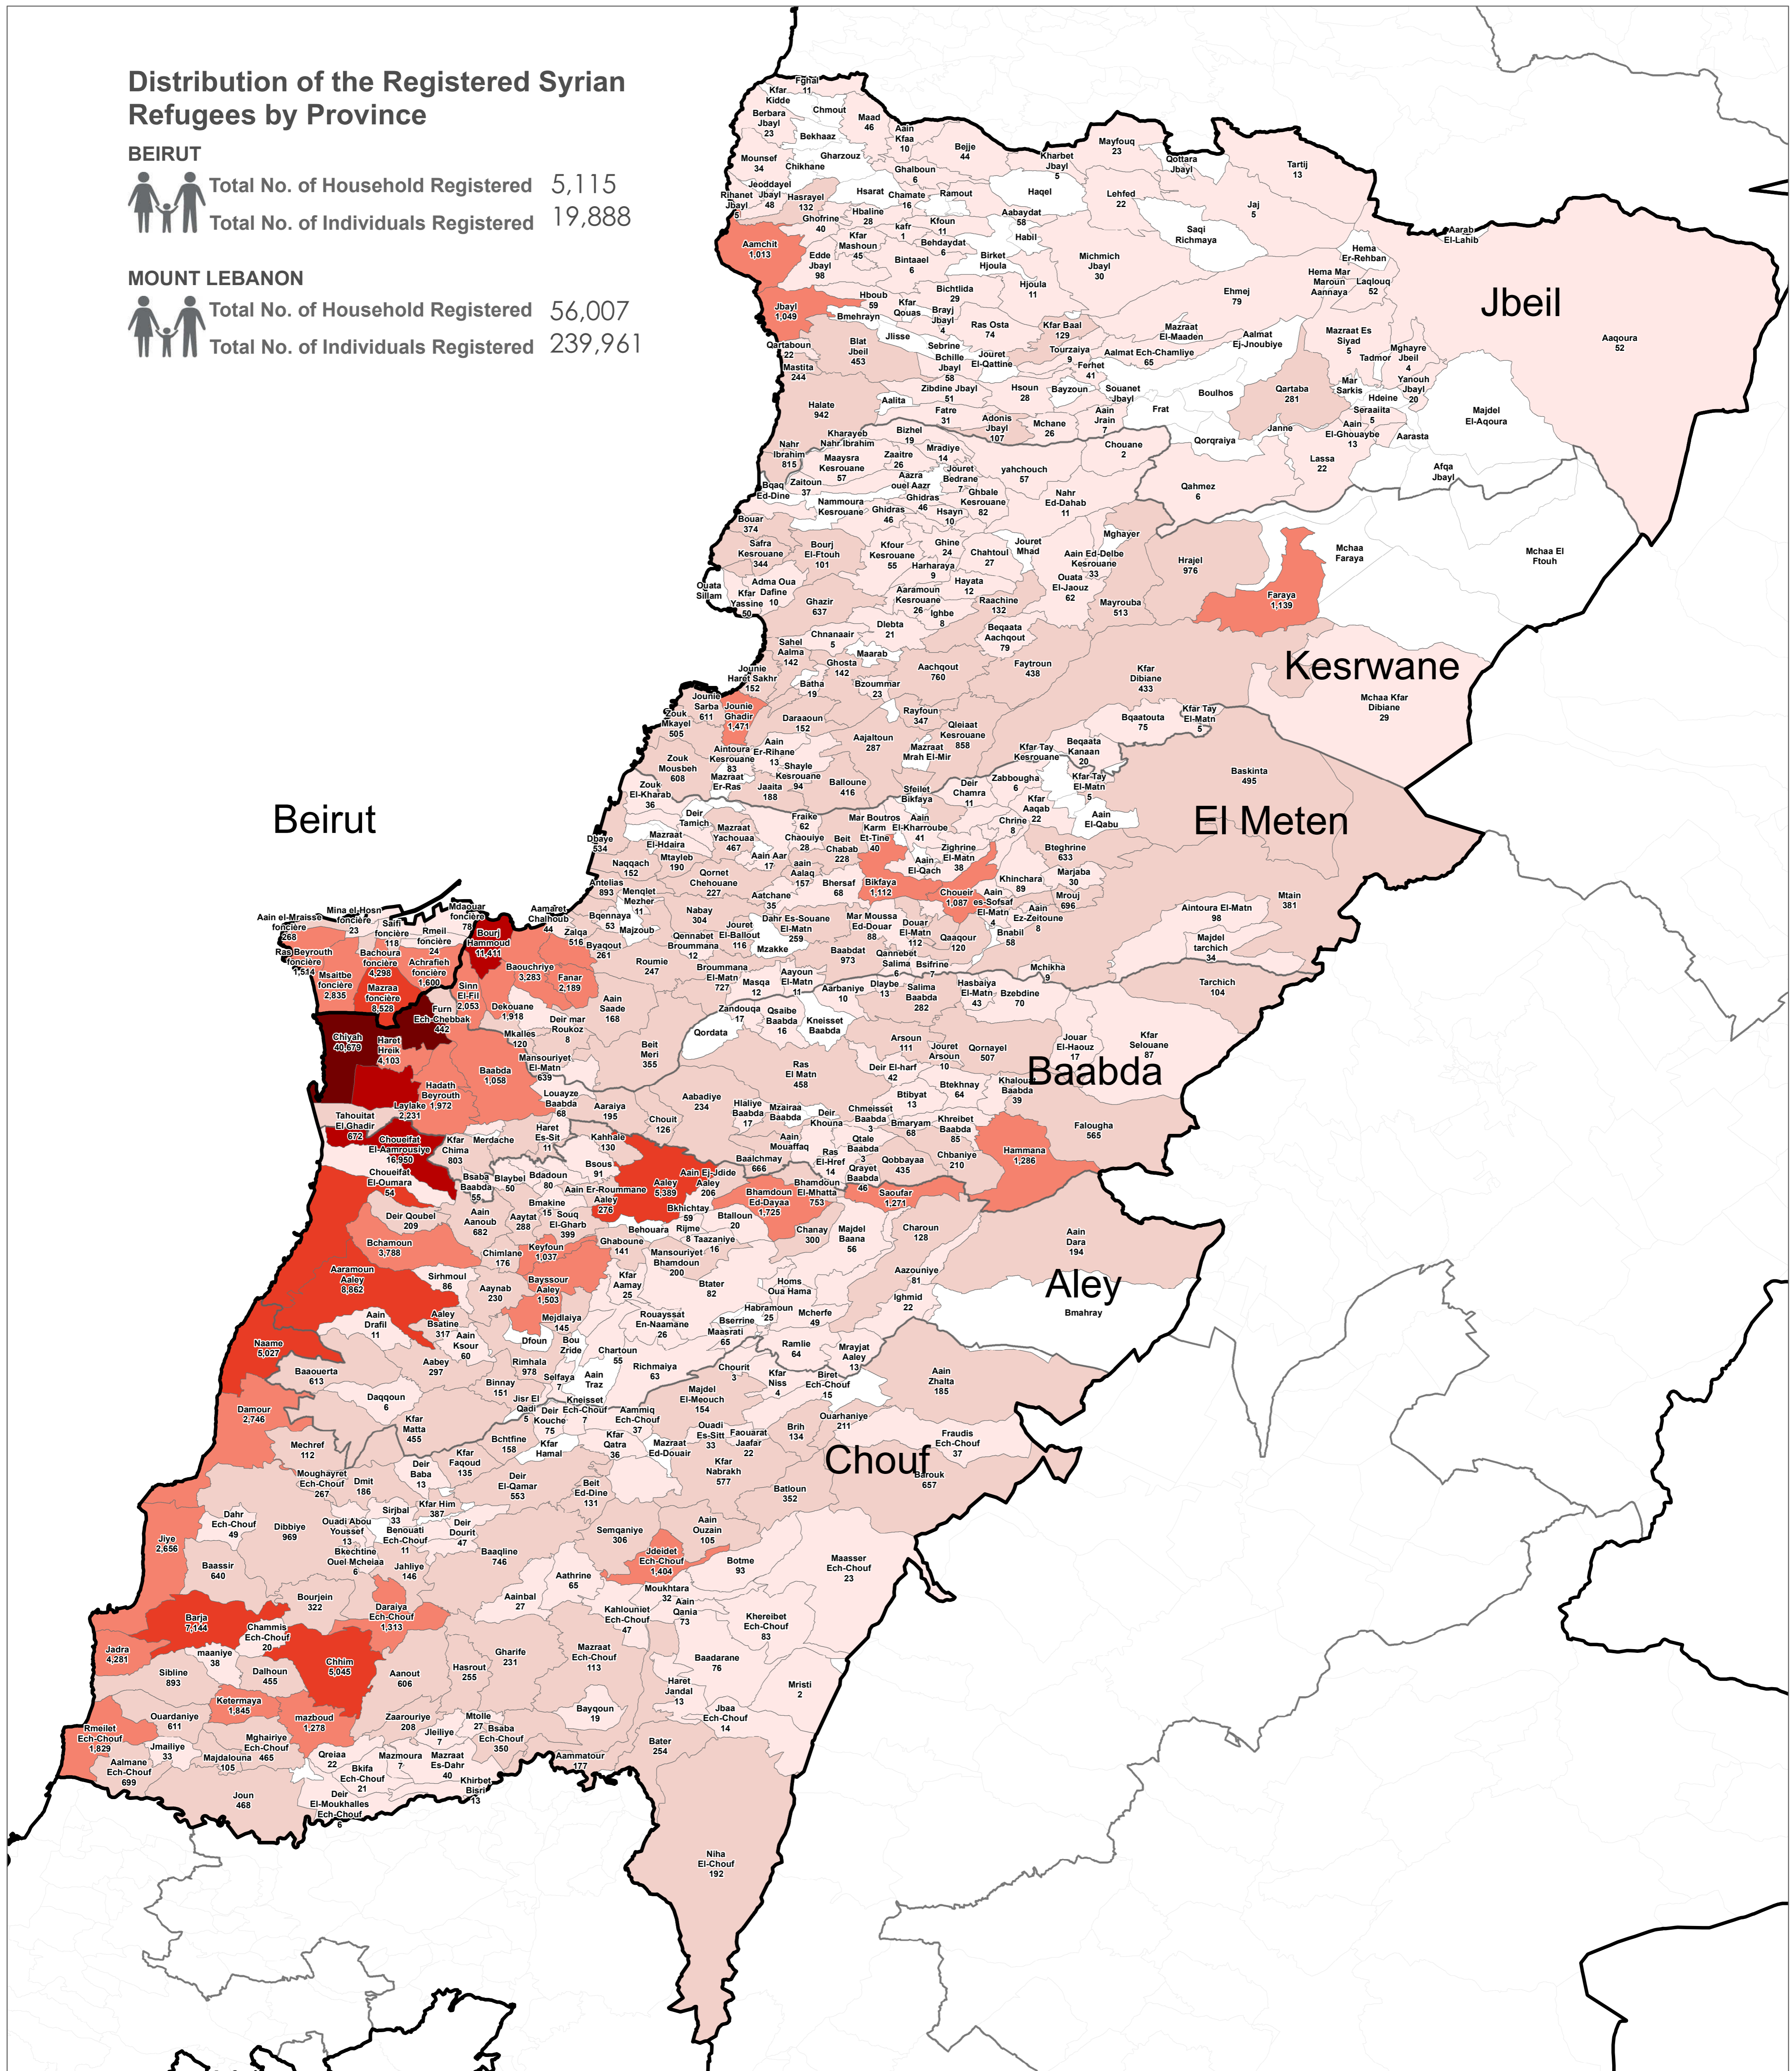

Distribution of the Registered Syrian Refugees by Province

BEIRUT

Total No. of Household Registered 5,115
Total No. of Individuals Registered 19,888

MOUNT LEBANON

Total No. of Household Registered 56,007
Total No. of Individuals Registered 239,961

Notes

Data Sources:
- Lebanese Border, Caza and Cadastral Boundaries: NPMLT 2005.
- Geographic Projection WGS 1984

Registered Refugees Figures by UNHCR as of 30 April 2018.
For more information contact Diana El Habr at elhabr@unhcr.org

GIS and Mapping by UNHCR. For information and updates contact Jad Ghosn: ghosn@unhcr.org
Maroun Sader: sader@unhcr.org

NPMLT: National Physical Master Plan for the Lebanese Territory