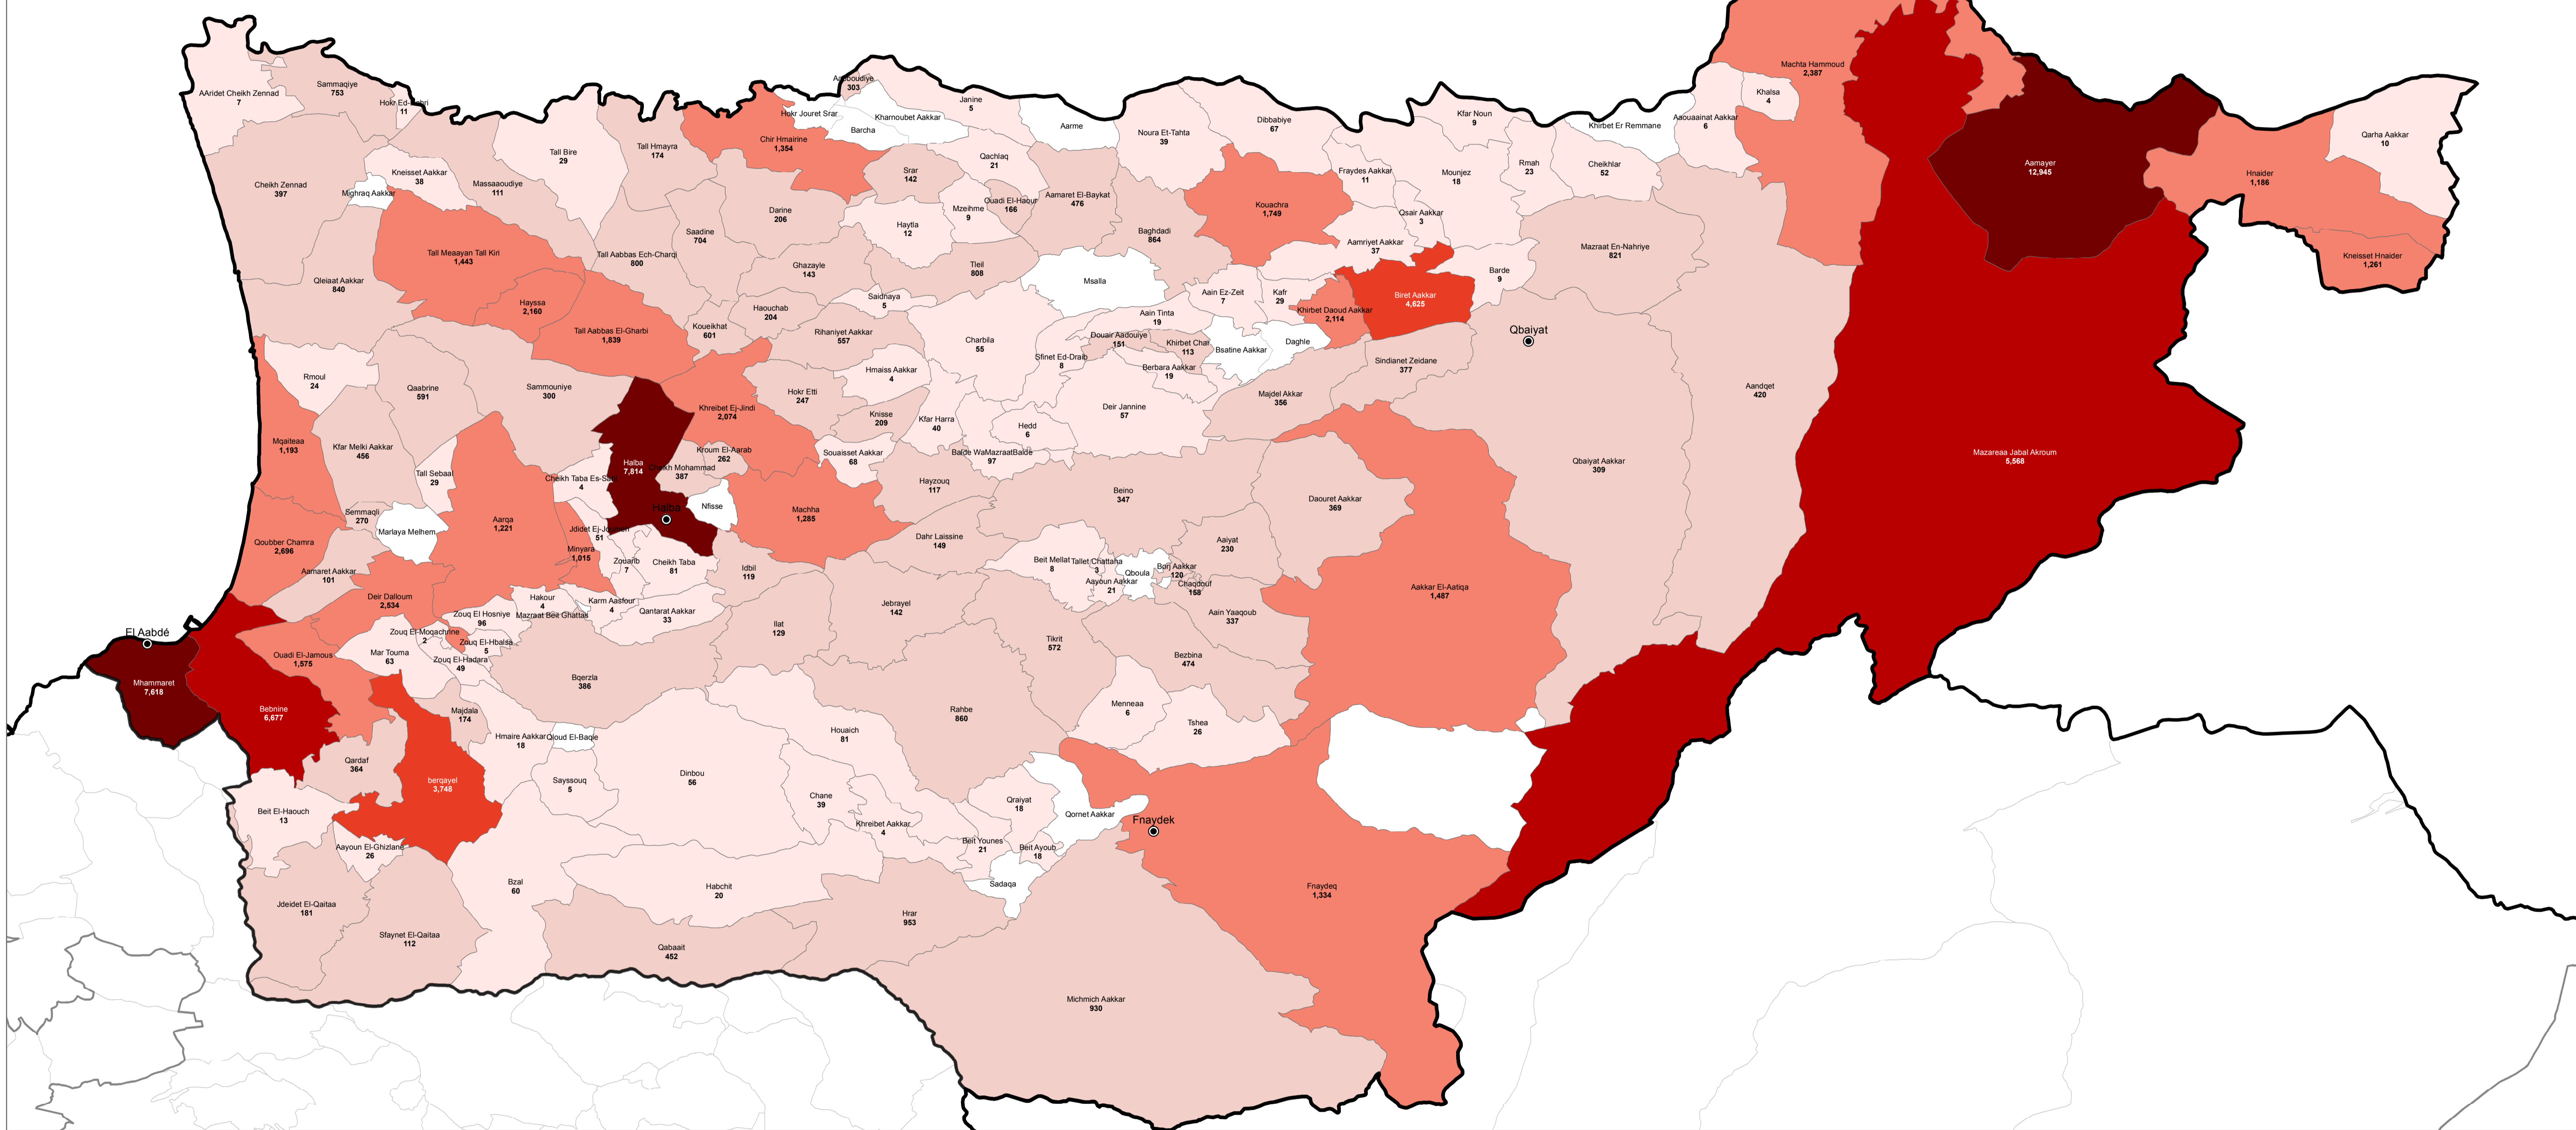

SYRIA REFUGEE RESPONSE

LEBANON, Akkar Governorate

Distribution of the Registered Syrian Refugees at the Cadastral Level

As of 31 March 2018

AKKAR

Total No. of Household Registered

25,978

Total No. of Individuals Registered

106,107

Notes

This map has been produced by the Inter-Agency Information Management Unit of UNHCR based on maps and material provided by the Government of Lebanon for operational purposes. It does not constitute an official United Nations map. The designations employed and the presentation of material on this map do not imply the expression of any opinion whatsoever on the part of the Secretariat of the United Nations concerning the legal status of any country, territory, city or area or of its authorities, or concerning the delimitation of its frontiers or boundaries.

Data Sources:
- Lebanese Border, Caza and Cadastral Boundaries: NPMPLT 2005.
- Geographic Projection WGS 1984

Registered Refugees Figures by UNHCR as of 31 March 2018.
For more information contact Diana El Habr at elhabr@unhcr.org

GIS and Mapping by UNHCR. For Information and updates
contact Jad Ghosn: ghosn@unhcr.org
Maroun Sader: sader@unhcr.org

NPMPLT: National Physical Master Plan for the Lebanese Territory

Legend

Location Diagram