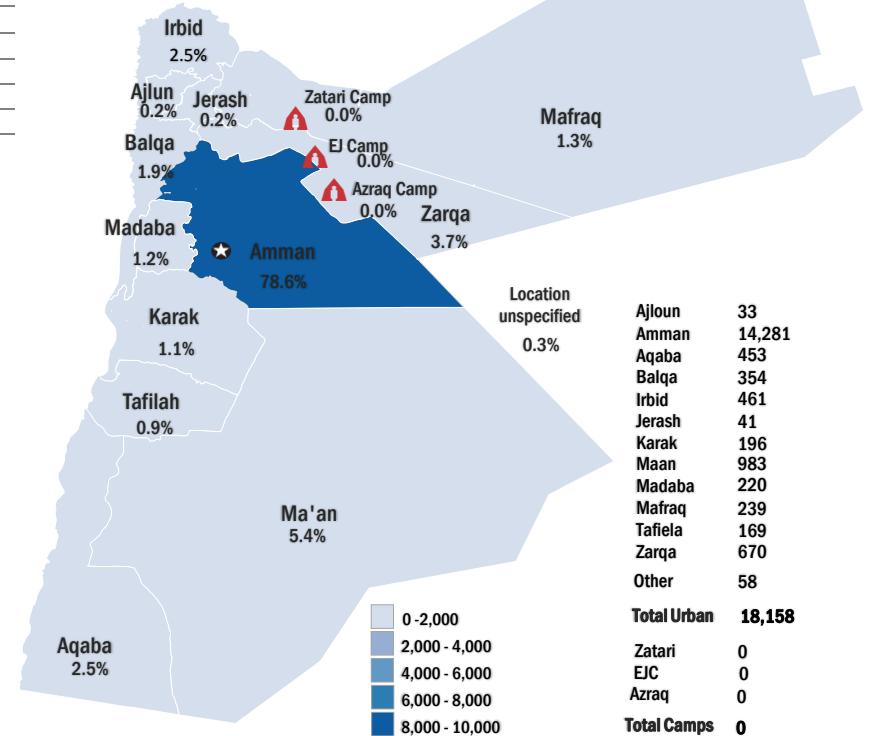

**Total Active Registered Persons Of Concern** **18,158**

**Urban** **18,158**  
**100.0%**

**Camps** **0**  
**0.0%**

**Standard Age and Gender**

Age	0-4	5-11	12-17	18-35	36-59	60+	Total	%
Female	751	912	568	2,176	1,099	178	5,684	31.3%
Male	812	861	622	6,912	2,874	393	12,474	68.7%
<b>Total</b>	<b>1,563</b>	<b>1,773</b>	<b>1,190</b>	<b>9,088</b>	<b>3,973</b>	<b>571</b>	<b>18,158</b>	<b>100%</b>
	8.6%	9.8%	6.6%	50.0%	21.9%	3.1%		

\* An individual can have more than one specific need

**Biometric Statistics (IRIS)**

**Arrivals\*\***

Pre-2011	1,674	9.2%
2011	639	3.5%
2012	1,264	7.0%
2013	2,705	14.9%
2014	2,276	12.5%
2015	3,770	20.8%
2016	1,720	9.5%
2017	2,194	12.1%
2018	879	4.8%

\*The new arrivals excludes newborn babies who will be represented under the registration trend.

**UNHCR Jordan**

**Age-Gender Breakdown**

**UNHCR Registered Persons Of Concern**

\* Coloured map only reflects refugees living outside camps.