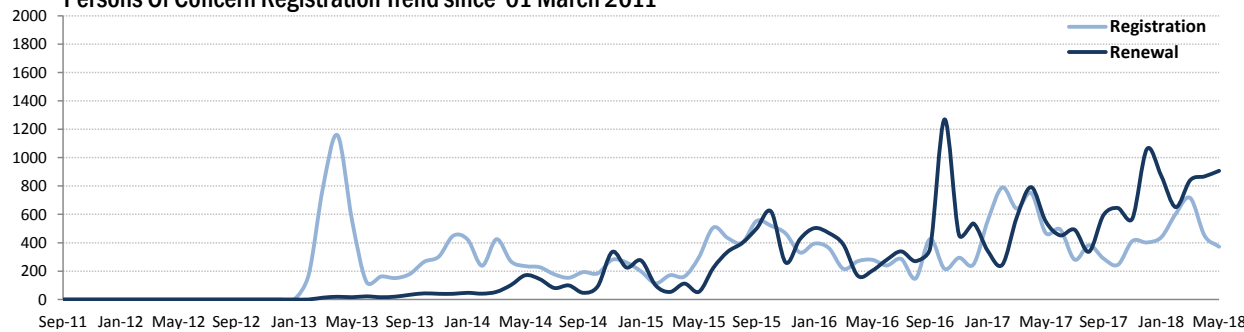

Persons Of Concern Registration Trend since 01 March 2011

* Other nationalities include among others (ARE,LBY,LEB,ETH,RUS...)

**The new arrivals excludes newborn babies who will be represented under the registration trend.

DAG Jordan

Interagency Portal: <http://data.unhcr.org/Syrianrefugees>

UNHCR on the web: <http://www.unhcr.org>

UNHCR on Social network: <http://www.facebook.com/UNHCRJordan> ; <http://twitter.com/ZaatariCamp>