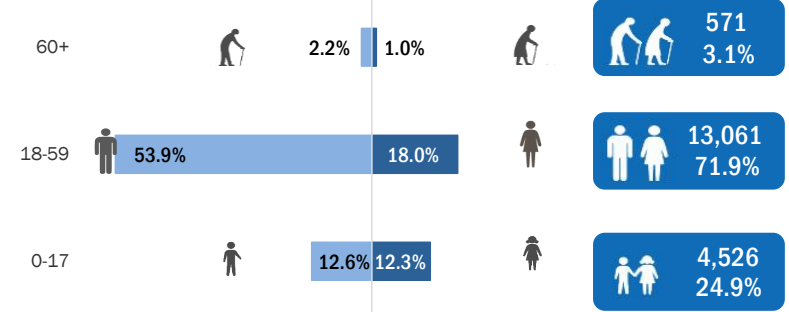

**Specific Needs**

Serious medical condition	1,592	8.8%
Disability	718	4.0%
Specific legal and physical protection needs	667	3.7%
Woman at risk	540	3.0%
Child at risk	314	1.7%
Single parent	247	1.4%
Older person at risk	83	0.5%
Unaccompanied or separated child	67	0.4%
Individuals with Specific Needs	3,263	18.0%
<b>Total</b>	<b>4,228</b>	<b>23.3%</b>

\* An individual can have more than one specific need

**Biometric Statistics (IRIS)**

**Arrivals\*\***

Pre-2011	1,674	9.2%
2011	639	3.5%
2012	1,264	7.0%
2013	2,705	14.9%
2014	2,276	12.5%
2015	3,770	20.8%
2016	1,720	9.5%
2017	2,194	12.1%
2018	879	4.8%

\*The new arrivals excludes newborn babies who will be represented under the registration trend.

**UNHCR Jordan**

**Age-Gender Breakdown**

**UNHCR Registered Persons Of Concern**

\* Coloured map only reflects refugees living outside camps.