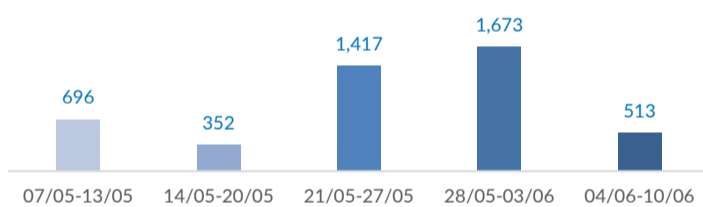

Italy weekly snapshot - 10 Jun 2018

(The charts below are based on figures from the Italian Ministry of Interior and UNHCR estimates. All figures are provisional and subject to change)

Total arrivals (1 Jan - 10 Jun 2018):	14,219
Total arrivals (1 Jan - 10 Jun 2017):	61,201
Total arrivals 1 Jun - 10 Jun 2018	857
Total arrivals 1 Jun - 10 Jun 2017	973
Average daily arrivals in June 2018 so far:	86
Average daily arrivals in May 2018:	126

Dead and missing in 2018 - Central Med (as of 10 Jun)	486
Dead and missing in 2018 - Mediterranean Sea (as of 10 Jun)	784

Dead and missing in 2017 - Central Med (as of 10 Jun)	1,904
Dead and missing in 2017 - Mediterranean Sea (as of 10 Jun)	1,986

Dead and missing in 2017 - Central Med	2,873
Dead and missing in 2017 - Mediterranean Sea	3,139

Estimated # of arrivals during the last seven days	513
---	------------

(Based on arrivals or registration figures collected by UNHCR staff)

Mon, 04 Jun 2018	0
Tue, 05 Jun 2018	0
Wed, 06 Jun 2018	0
Thu, 07 Jun 2018	0
Fri, 08 Jun 2018	0
Sat, 09 Jun 2018	498
Sun, 10 Jun 2018	15

Sea arrivals of last weeks

Arrivals per month

* (as of 10 Jun 2018)