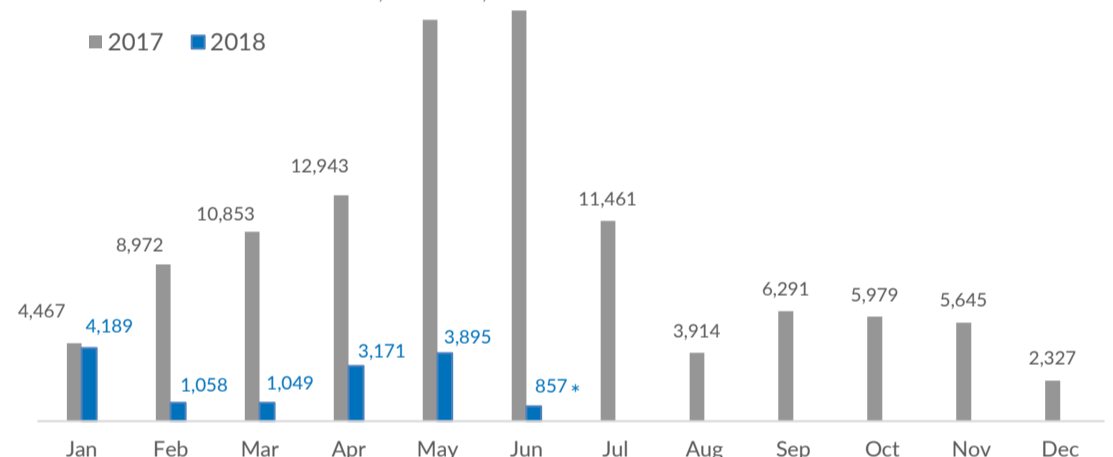

Italy weekly snapshot - 10 Jun 2018

(The charts below are based on figures from the Italian Ministry of Interior and UNHCR estimates. All figures are provisional and subject to change)

Total arrivals (1 Jan - 10 Jun 2018):	14,219
Total arrivals (1 Jan - 10 Jun 2017):	61,201
Total arrivals 1 Jun - 10 Jun 2018	857
Total arrivals 1 Jun - 10 Jun 2017	973
Average daily arrivals in June 2018 so far:	86
Average daily arrivals in May 2018:	126

Dead and missing in 2018 - Central Med (as of 10 Jun)	486
Dead and missing in 2018 - Mediterranean Sea (as of 10 Jun)	784

Dead and missing in 2017 - Central Med (as of 10 Jun)	1,904
Dead and missing in 2017 - Mediterranean Sea (as of 10 Jun)	1,986

Dead and missing in 2017 - Central Med	2,873
Dead and missing in 2017 - Mediterranean Sea	3,139

Estimated # of arrivals during the last seven days	513
---	------------

(Based on arrivals or registration figures collected by UNHCR staff)

Mon, 04 Jun 2018	0
Tue, 05 Jun 2018	0
Wed, 06 Jun 2018	0
Thu, 07 Jun 2018	0
Fri, 08 Jun 2018	0
Sat, 09 Jun 2018	498
Sun, 10 Jun 2018	15

Sea arrivals of last weeks

Arrivals per month

* (as of 10 Jun 2018)