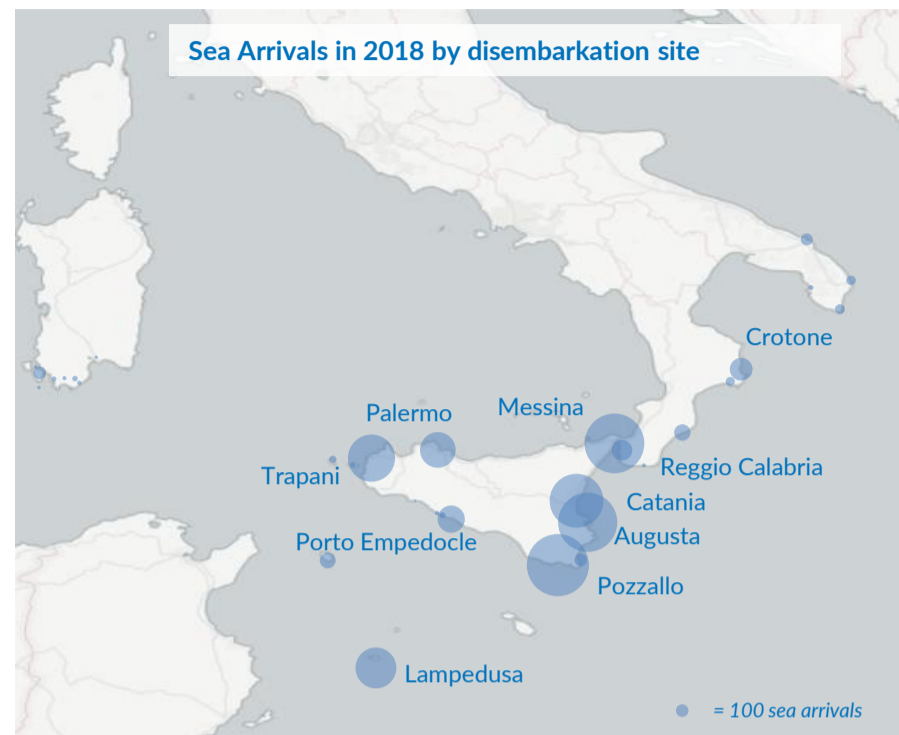

Italy weekly snapshot - 10 Jun 2018

(The charts below are based on figures from the Italian Ministry of Interior and UNHCR estimates. All figures are provisional and subject to change)

Total arrivals (1 Jan - 10 Jun 2018):	14,219
Total arrivals (1 Jan - 10 Jun 2017):	61,201
Total arrivals 1 Jun - 10 Jun 2018	857
Total arrivals 1 Jun - 10 Jun 2017	973
Average daily arrivals in June 2018 so far:	86
Average daily arrivals in May 2018:	126

Dead and missing in 2018 - Central Med (as of 10 Jun)	486
Dead and missing in 2018 - Mediterranean Sea (as of 10 Jun)	784

Dead and missing in 2017 - Central Med (as of 10 Jun)	1,904
Dead and missing in 2017 - Mediterranean Sea (as of 10 Jun)	1,986

Dead and missing in 2017 - Central Med	2,873
Dead and missing in 2017 - Mediterranean Sea	3,139

Estimated # of arrivals during the last seven days	513

(Based on arrivals or registration figures collected by UNHCR staff)

Mon, 04 Jun 2018	0
Tue, 05 Jun 2018	0
Wed, 06 Jun 2018	0
Thu, 07 Jun 2018	0
Fri, 08 Jun 2018	0
Sat, 09 Jun 2018	498
Sun, 10 Jun 2018	15