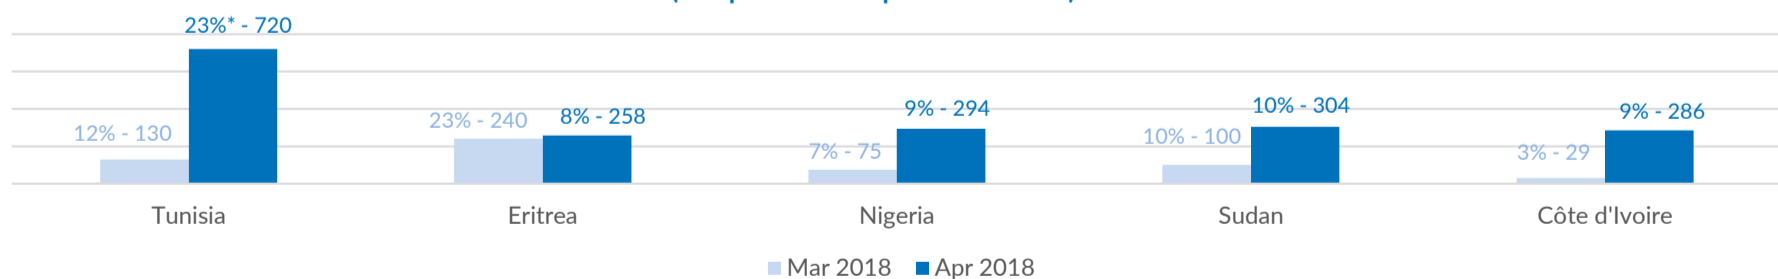

Mon, 04 Jun 2018	0
Tue, 05 Jun 2018	0
Wed, 06 Jun 2018	0
Thu, 07 Jun 2018	0
Fri, 08 Jun 2018	0
Sat, 09 Jun 2018	498
Sun, 10 Jun 2018	15

Sea arrivals of last weeks

Arrivals per month

* (as of 10 Jun 2018)

Asylum applications

(Applications are not necessarily lodged by new arrivals)

Sea arrivals by gender and age - Jan - Apr 2018

Most common sea arrival nationalities in Italy (comparison with previous month)

* % of the monthly total

Estimated daily sea arrivals in 2018