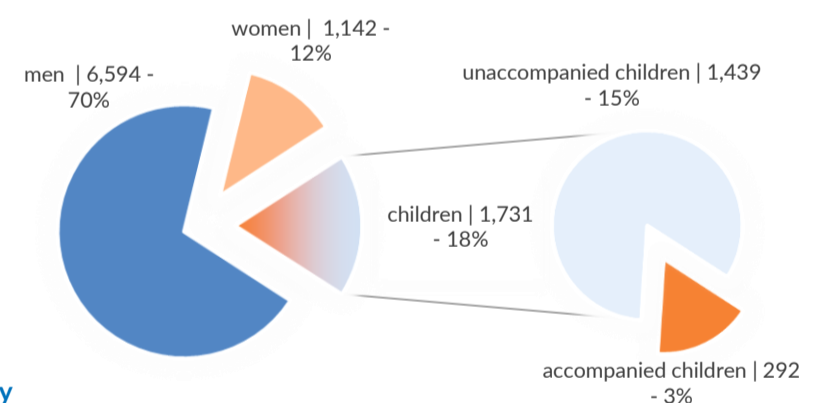

Italy weekly snapshot - 10 Jun 2018

(The charts below are based on figures from the Italian Ministry of Interior and UNHCR estimates. All figures are provisional and subject to change)

Total arrivals (1 Jan - 10 Jun 2018):	14,219
Total arrivals (1 Jan - 10 Jun 2017):	61,201
Total arrivals 1 Jun - 10 Jun 2018	857
Total arrivals 1 Jun - 10 Jun 2017	973
Average daily arrivals in June 2018 so far:	86
Average daily arrivals in May 2018:	126

Dead and missing in 2017 - Central Med	2,873
Dead and missing in 2017 - Mediterranean Sea	3,139

Estimated # of arrivals during the last seven days	513
---	------------

(Based on arrivals or registration figures collected by UNHCR staff)

Mon, 04 Jun 2018	0
Tue, 05 Jun 2018	0
Wed, 06 Jun 2018	0
Thu, 07 Jun 2018	0
Fri, 08 Jun 2018	0
Sat, 09 Jun 2018	498
Sun, 10 Jun 2018	15

Sea arrivals of last weeks

Arrivals per month

* (as of 10 Jun 2018)

Asylum applications

(Applications are not necessarily lodged by new arrivals)

Sea arrivals by gender and age - Jan - Apr 2018

Most common sea arrival nationalities in Italy (comparison with previous month)