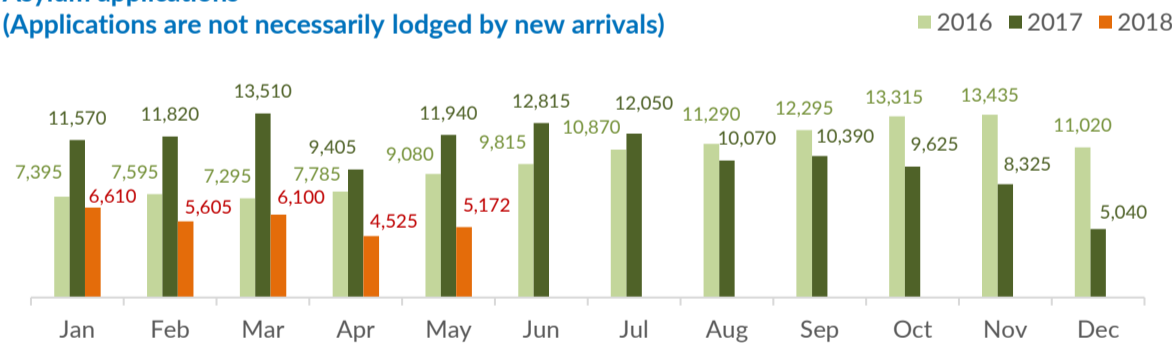

Italy weekly snapshot - 10 Jun 2018

(The charts below are based on figures from the Italian Ministry of Interior and UNHCR estimates. All figures are provisional and subject to change)

Total arrivals (1 Jan - 10 Jun 2018):	14,219
Total arrivals (1 Jan - 10 Jun 2017):	61,201
Total arrivals 1 Jun - 10 Jun 2018	857
Total arrivals 1 Jun - 10 Jun 2017	973
Average daily arrivals in June 2018 so far:	86
Average daily arrivals in May 2018:	126

Mon, 04 Jun 2018	0
Tue, 05 Jun 2018	0
Wed, 06 Jun 2018	0
Thu, 07 Jun 2018	0
Fri, 08 Jun 2018	0
Sat, 09 Jun 2018	498
Sun, 10 Jun 2018	15

Sea arrivals of last weeks

Arrivals per month

* (as of 10 Jun 2018)

Asylum applications

(Applications are not necessarily lodged by new arrivals)

Sea arrivals by gender and age - Jan - Apr 2018

Most common sea arrival nationalities in Italy (comparison with previous month)