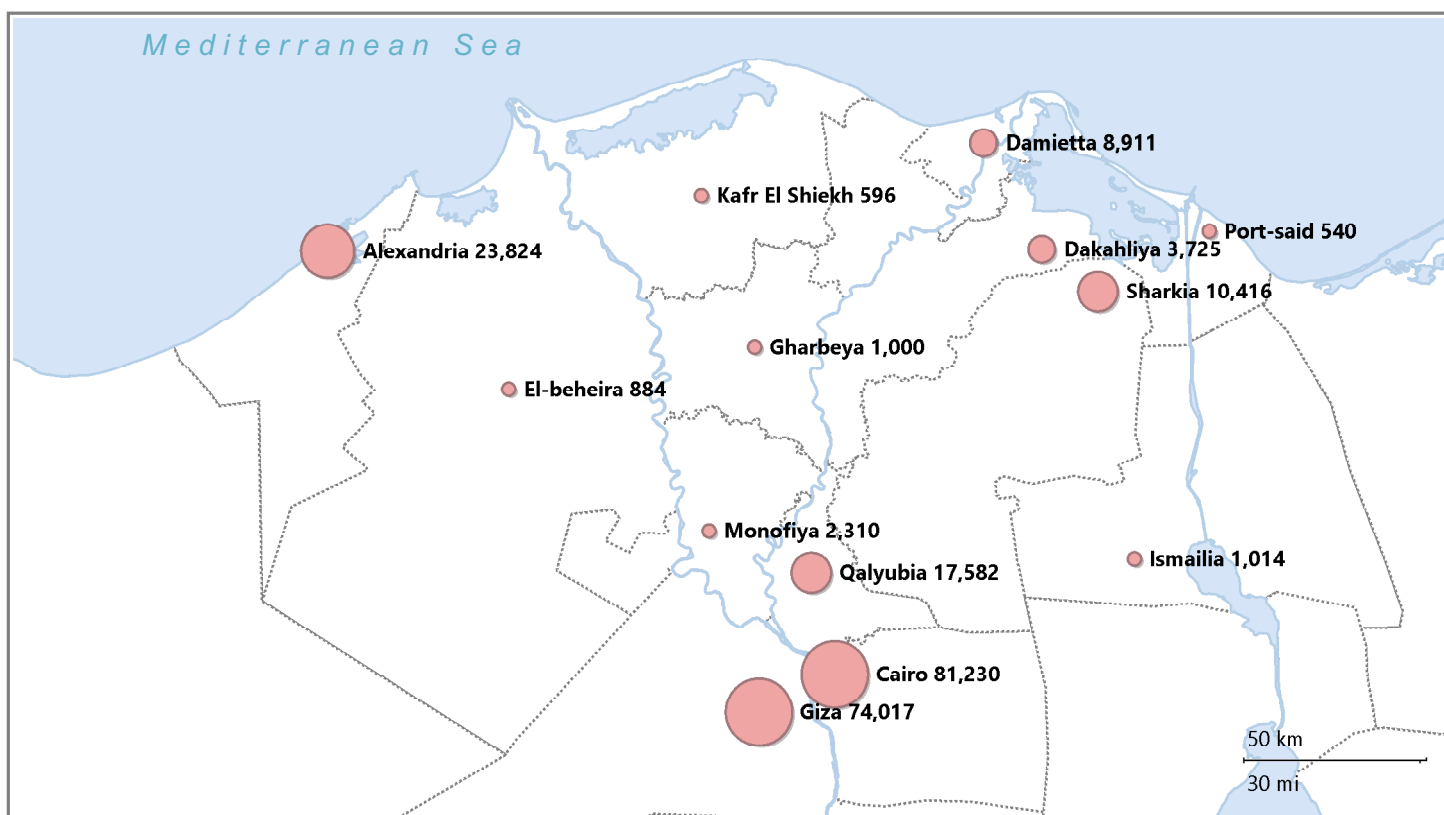

# UNHCR Egypt Monthly Statistical Report

as of 30 June 2018

**Total Population 230,340**

**Asylum Seekers\* 183,857 80%**

**Refugees 46,483 20%**

**Syrians 129,737 56%**    **Other Nationalities 100,603 44%**

## BREAKDOWN BY COUNTRY OF ORIGIN

TOTAL ASYLUM SEEKERS REFUGEES

## REGISTERED IN JUNE 2018

\* All Syrians who approached UNHCR Egypt after 2011 are registered as asylum seekers and do not undergo refugee status determination but are considered as Refugees. The boundaries, names shown and the designations used on this map do not imply official endorsement or acceptance by the United Nations.