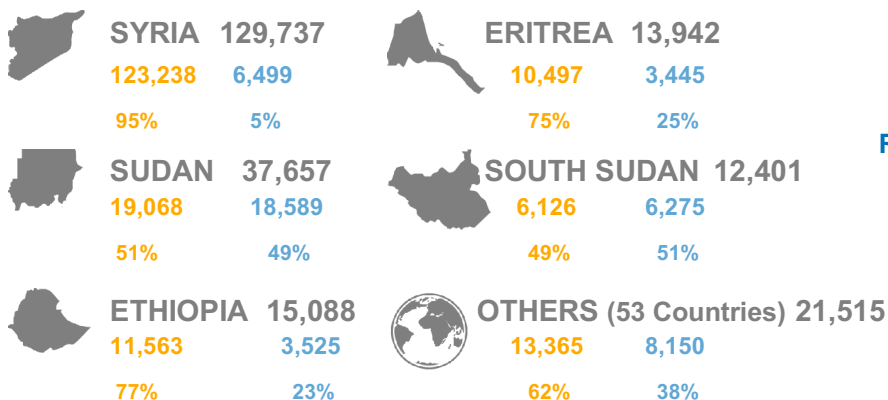

# UNHCR Egypt Monthly Statistical Report

as of 30 June 2018

**Total Population 230,340**

**Asylum Seekers\* 183,857 80%**

**Refugees 46,483 20%**

**Syrians 129,737 56%**    **Other Nationalities 100,603 44%**

## BREAKDOWN BY COUNTRY OF ORIGIN

TOTAL ASYLUM SEEKERS REFUGEES