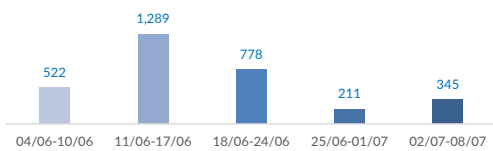

Sea arrivals of last weeks