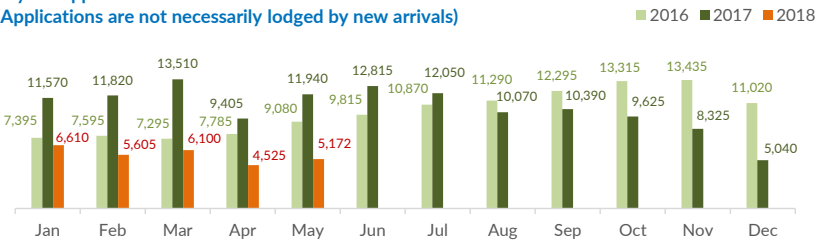

Asylum applications

(Applications are not necessarily lodged by new arrivals)