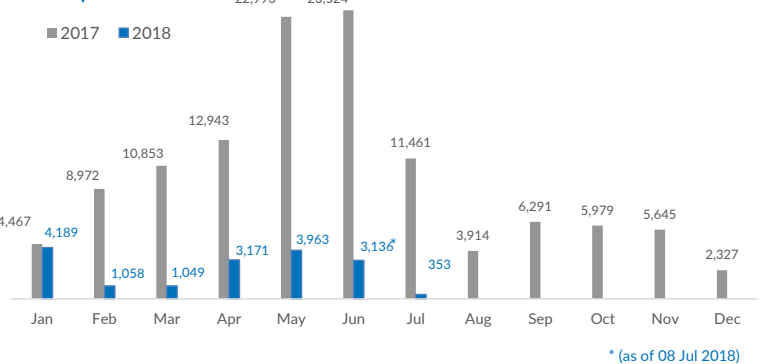

Arrivals per month