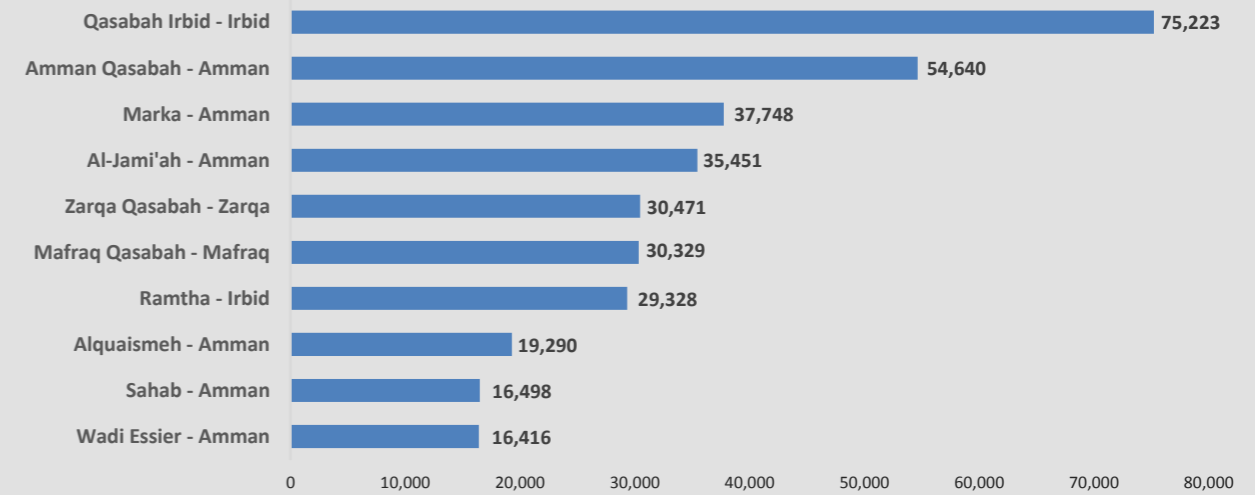

Syrian Refugees in Jordan - Sub District Level

Syrian Refugees in Jordan (Urban Only) by end of June 2018

Total Number of Syrian Refugees in Jordan by end of June 2018 is 666,915 Individuals

- Refugee Camp
- Armistice Demarcation Line
- Boundary of former Palestine Mandate
- International Boundary

Syrian Refugees by Sub-District (Top Ten)

200km

The boundaries and names shown and the designations used on this map do not imply official endorsement or acceptance by the United Nations.