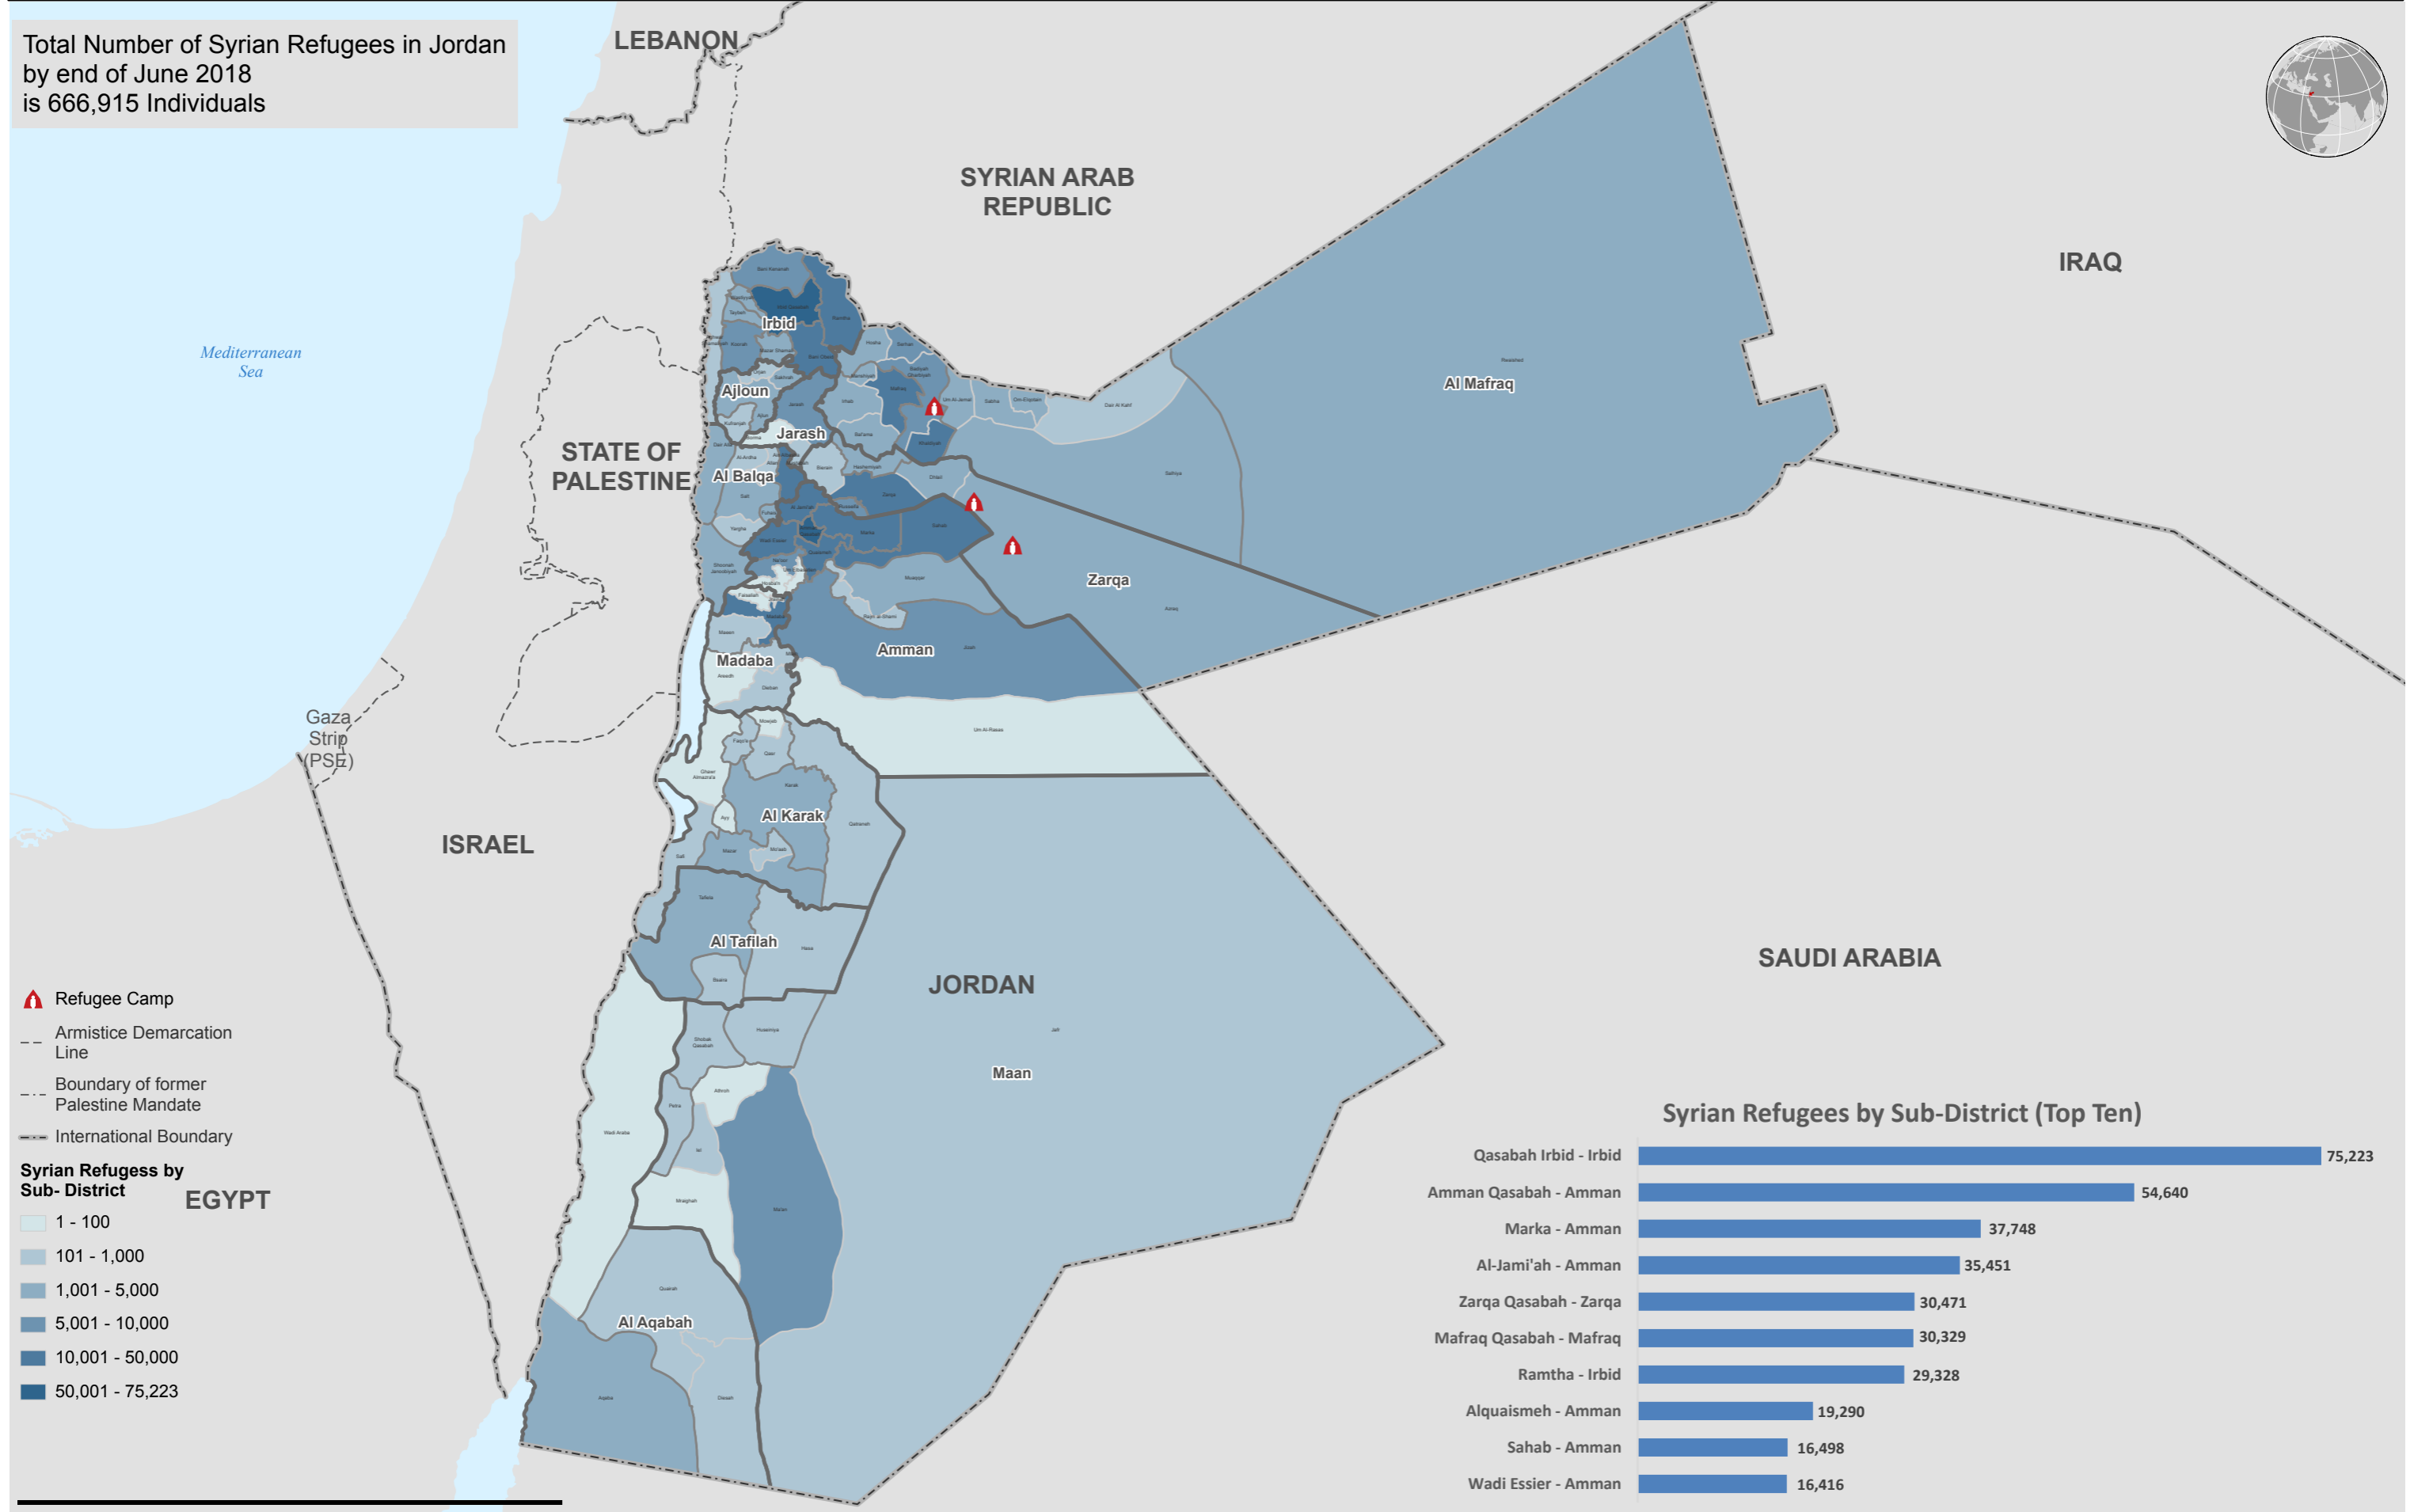

Syrian Refugees in Jordan - Sub District Level

Syrian Refugees in Jordan (Urban Only) by end of June 2018

Total Number of Syrian Refugees in Jordan by end of June 2018 is 666,915 Individuals

- Refugee Camp
- Armistice Demarcation Line
- Boundary of former Palestine Mandate
- International Boundary

Syrian Refugees by Sub-District (Top Ten)

200km

The boundaries and names shown and the designations used on this map do not imply official endorsement or acceptance by the United Nations.