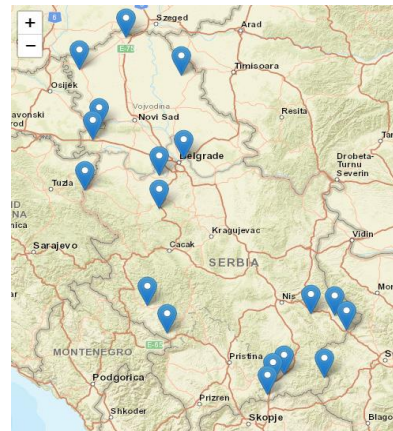

UNHCR Operational Portal

Site Profiles Online Map

Biweekly Information Products

UNHCR Serbia Update page for the period 23 Jul-05 Aug 2018. It includes a 'SERBIA UPDATE' section with bullet points on arrivals, site profiles, and program activities. A bar chart shows arrivals by month from July to August.

Serbia Statistical Snapshot
July 2018
[Download](#)

Joint Site Assessment for July 2018. It includes a 'CENTRE PROFILING' section with a map of Serbia showing site locations and a 'TRAFFIC LIGHT OVERVIEW'.