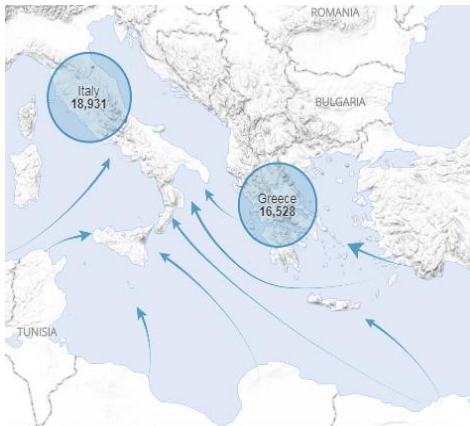

UNHCR Operational Portal

Site Profiles Online Map

Biweekly Information Products

UNHCR Serbia Update page for the period 23 Jul-05 Aug 2018. It includes a 'SERBIA UPDATE' section with bullet points on arrivals, site profiles, and program activities. A bar chart shows arrivals by month from July to August.