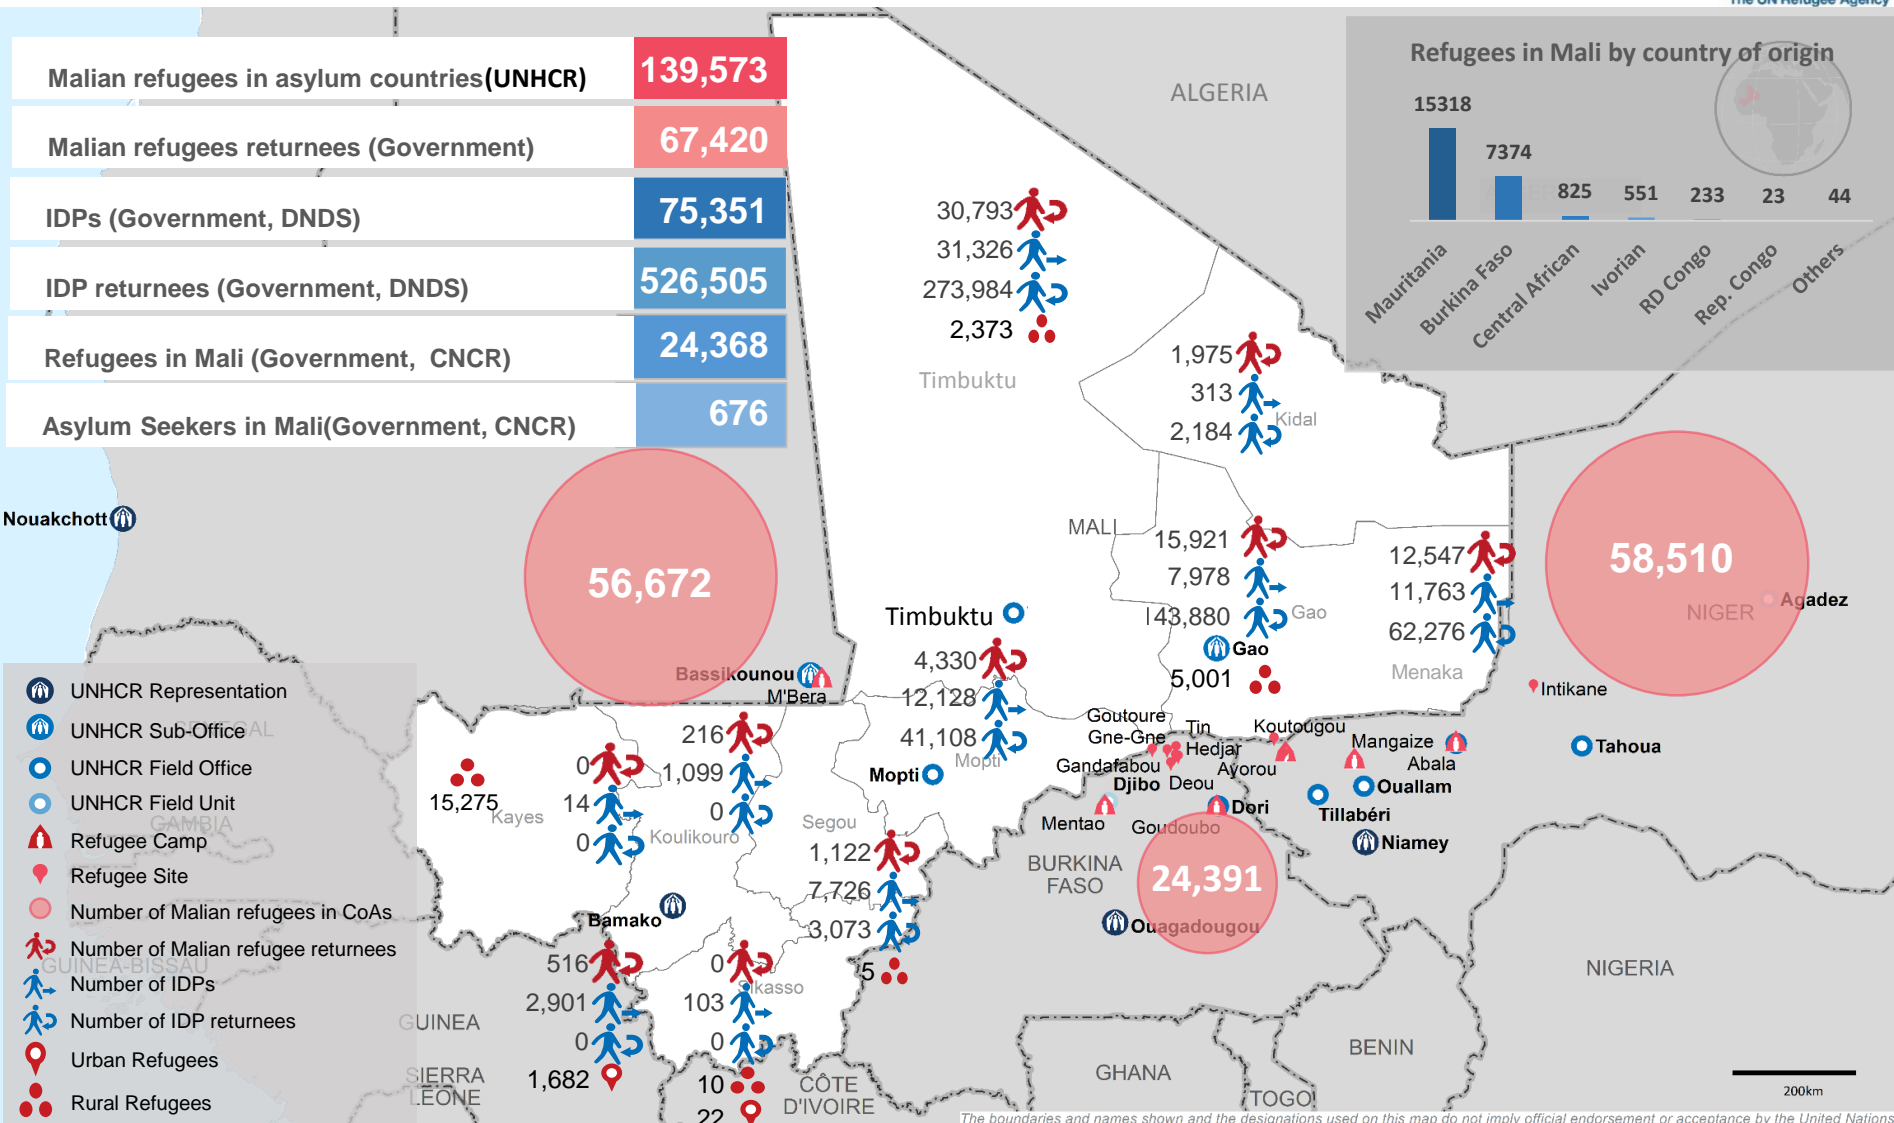

# MALI SITUATION

## Refugees, Internally Displaced Persons and Returnees

as of 31 July 2018

Sources: Malian Refugee Returnees and IDPS - Government of Mali, DNDS, Refugees in Mali - CNCR, Malianrefugees - UNHCR.  
 For more information: floress@unhcr.org | kantet@unhcr.org

Boundary for Menaka Region is unavailable.