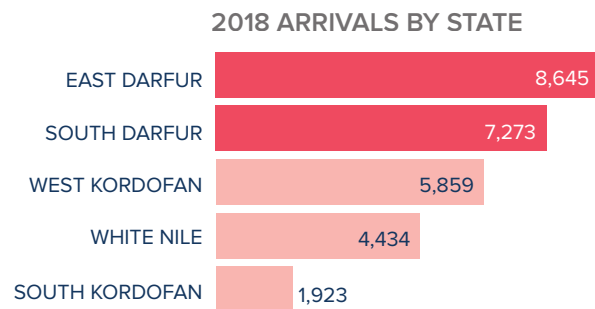

*Additional sources estimate a total of 1.3 million South Sudanese refugees in Sudan; however, data require verification.

**Population distribution statistics are based on biometrically registered individuals only