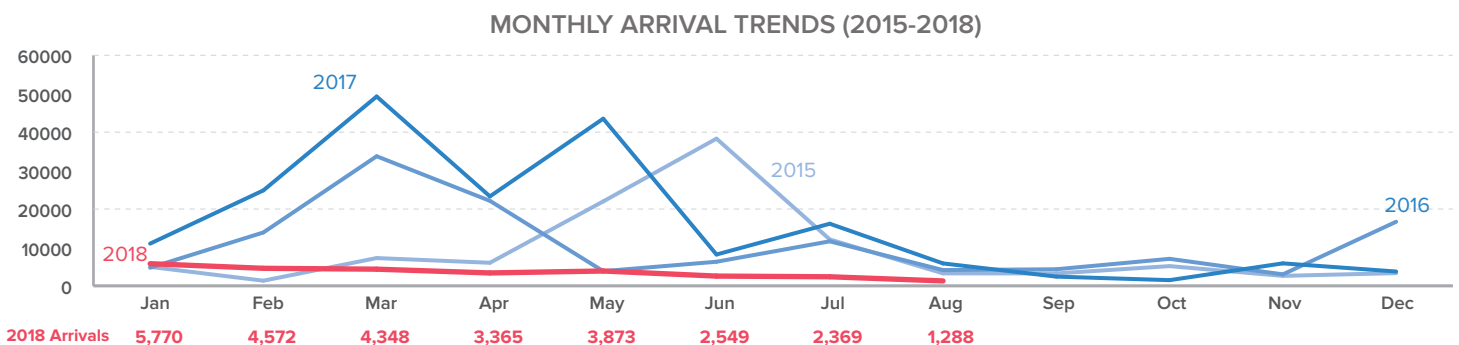

*Additional sources estimate a total of 1.3 million South Sudanese refugees in Sudan; however, data require verification.

**Population distribution statistics are based on biometrically registered individuals only