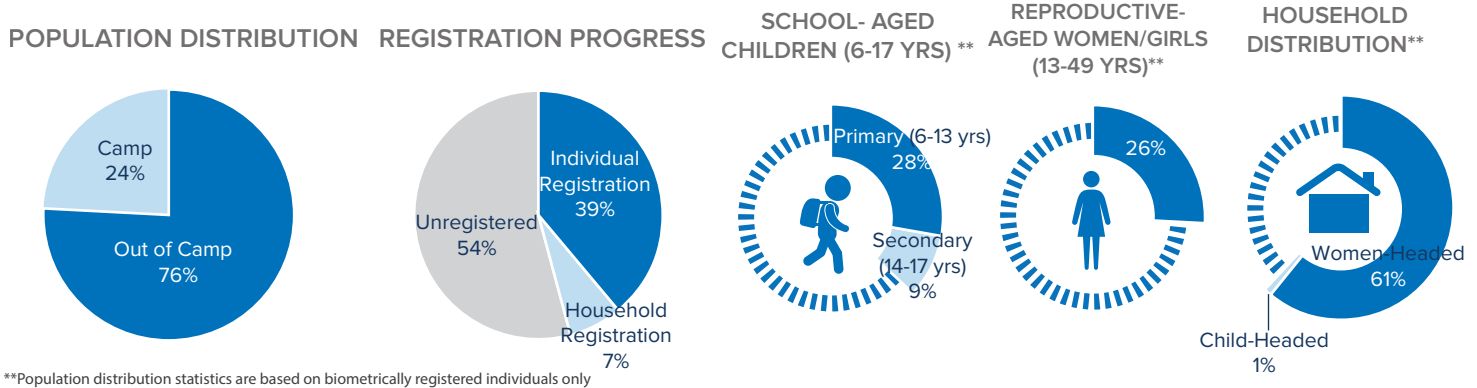

*Additional sources estimate a total of 1.3 million South Sudanese refugees in Sudan; however, data require verification.

**Population distribution statistics are based on biometrically registered individuals only