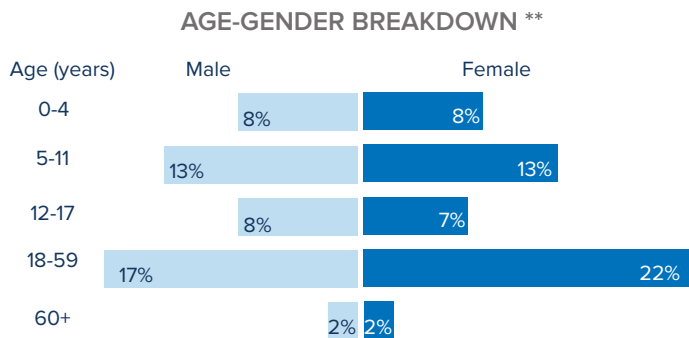

*Additional sources estimate a total of 1.3 million South Sudanese refugees in Sudan; however, data require verification.

**Population distribution statistics are based on biometrically registered individuals only