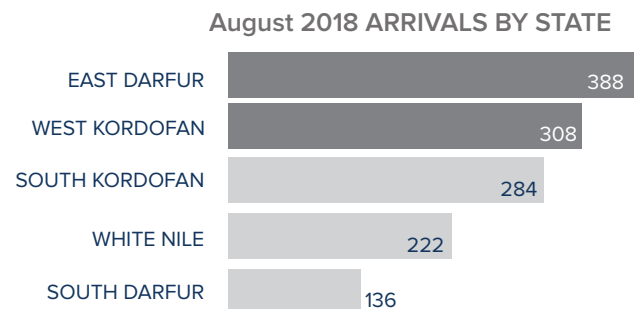

*Additional sources estimate a total of 1.3 million South Sudanese refugees in Sudan; however, data require verification.

**Population distribution statistics are based on biometrically registered individuals only