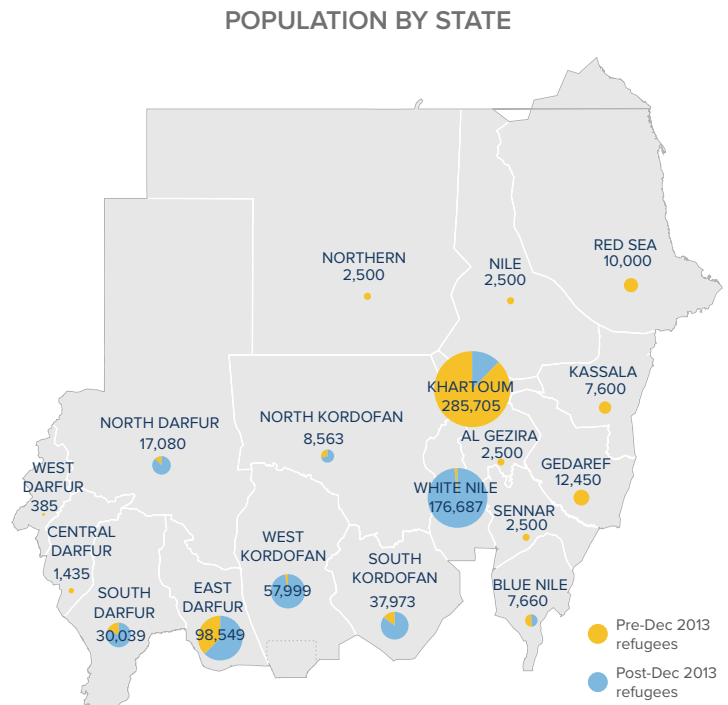

*Additional sources estimate a total of 1.3 million South Sudanese refugees in Sudan; however, data require verification.

**Population distribution statistics are based on biometrically registered individuals only

The boundaries and names shown and the designations used on this map do not imply official endorsement or acceptance by the United Nations.