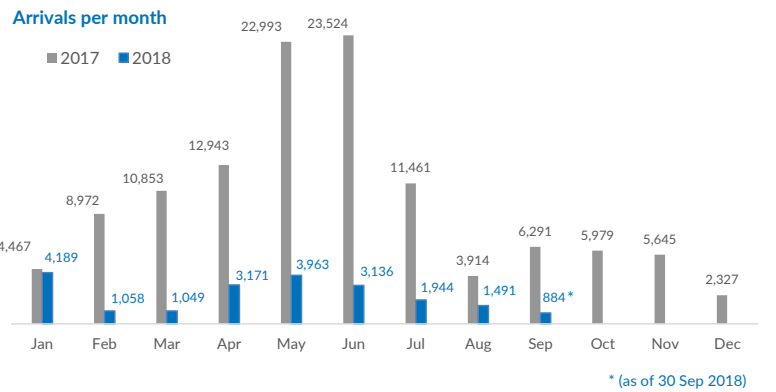

Italy weekly snapshot - 30 Sep 2018

(The charts below are based on figures from the Italian Ministry of Interior and UNHCR estimates. All figures are provisional and subject to change)

Total arrivals (1 Jan - 30 Sep 2018):	20,885
Total arrivals (1 Jan - 30 Sep 2017):	105,418
Total arrivals 1 Sep - 30 Sep 2018	884
Total arrivals 1 Sep - 30 Sep 2017	6,291
Average daily arrivals in September 2018 so far:	29
Average daily arrivals in August 2018:	48

Dead and missing in 2018 - Central Med (as of 30 Sep)	1,245
Dead and missing in 2018 - Mediterranean Sea (as of 30 Sep)	1,720
Dead and missing in 2017 - Central Med (as of 30 Sep)	2,514
Dead and missing in 2017 - Mediterranean Sea (as of 30 Sep)	2,685
Dead and missing in 2017 - Central Med	2,873
Dead and missing in 2017 - Mediterranean Sea	3,139

Estimated # of arrivals during the last seven days	0
(Based on arrivals or registration figures collected by UNHCR staff)	
Mon, 24 Sep 2018	0
Tue, 25 Sep 2018	0
Wed, 26 Sep 2018	0
Thu, 27 Sep 2018	0
Fri, 28 Sep 2018	0
Sat, 29 Sep 2018	0
Sun, 30 Sep 2018	0