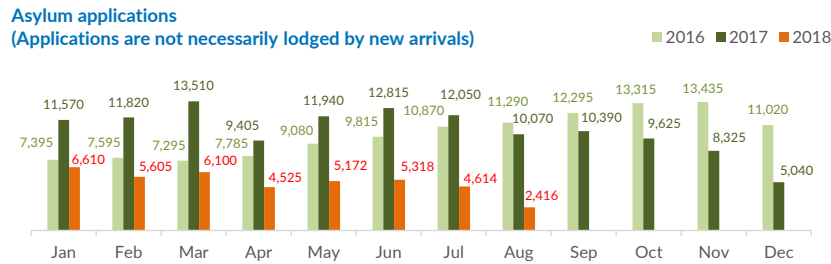

Italy weekly snapshot - 30 Sep 2018

(The charts below are based on figures from the Italian Ministry of Interior and UNHCR estimates. All figures are provisional and subject to change)

Total arrivals (1 Jan - 30 Sep 2018):	20,885
Total arrivals (1 Jan - 30 Sep 2017):	105,418
Total arrivals 1 Sep - 30 Sep 2018	884
Total arrivals 1 Sep - 30 Sep 2017	6,291
Average daily arrivals in September 2018 so far:	29
Average daily arrivals in August 2018:	48

Dead and missing in 2018 - Central Med (as of 30 Sep)	1,245
Dead and missing in 2018 - Mediterranean Sea (as of 30 Sep)	1,720
Dead and missing in 2017 - Central Med (as of 30 Sep)	2,514
Dead and missing in 2017 - Mediterranean Sea (as of 30 Sep)	2,685
Dead and missing in 2017 - Central Med	2,873
Dead and missing in 2017 - Mediterranean Sea	3,139

Estimated # of arrivals during the last seven days	0
(Based on arrivals or registration figures collected by UNHCR staff)	
Mon, 24 Sep 2018	0
Tue, 25 Sep 2018	0
Wed, 26 Sep 2018	0
Thu, 27 Sep 2018	0
Fri, 28 Sep 2018	0
Sat, 29 Sep 2018	0
Sun, 30 Sep 2018	0