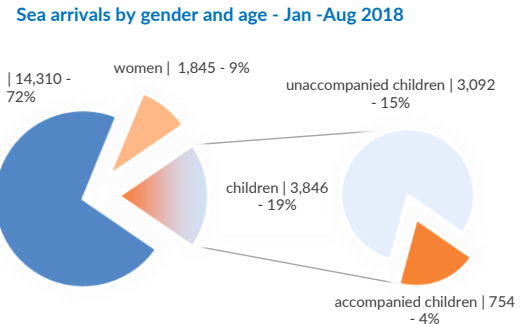

Italy weekly snapshot - 30 Sep 2018

(The charts below are based on figures from the Italian Ministry of Interior and UNHCR estimates. All figures are provisional and subject to change)

Total arrivals (1 Jan - 30 Sep 2018):	20,885
Total arrivals (1 Jan - 30 Sep 2017):	105,418
Total arrivals 1 Sep - 30 Sep 2018	884
Total arrivals 1 Sep - 30 Sep 2017	6,291
Average daily arrivals in September 2018 so far:	29
Average daily arrivals in August 2018:	48

Dead and missing in 2018 - Central Med (as of 30 Sep)	1,245
Dead and missing in 2018 - Mediterranean Sea (as of 30 Sep)	1,720
Dead and missing in 2017 - Central Med (as of 30 Sep)	2,514
Dead and missing in 2017 - Mediterranean Sea (as of 30 Sep)	2,685
Dead and missing in 2017 - Central Med	2,873
Dead and missing in 2017 - Mediterranean Sea	3,139

Estimated # of arrivals during the last seven days	0
(Based on arrivals or registration figures collected by UNHCR staff)	
Mon, 24 Sep 2018	0
Tue, 25 Sep 2018	0
Wed, 26 Sep 2018	0
Thu, 27 Sep 2018	0
Fri, 28 Sep 2018	0
Sat, 29 Sep 2018	0
Sun, 30 Sep 2018	0