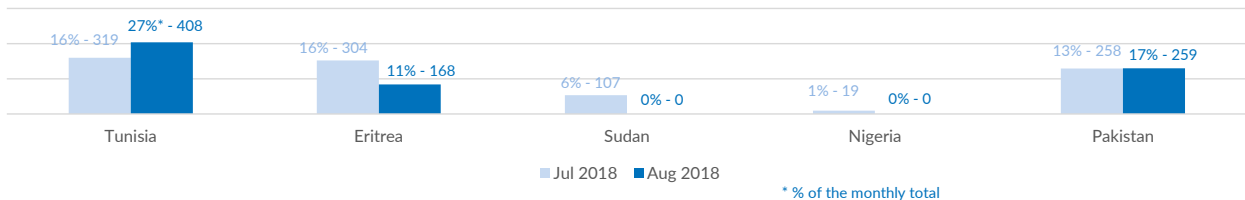

Most common sea arrival nationalities in Italy (comparison with previous month)