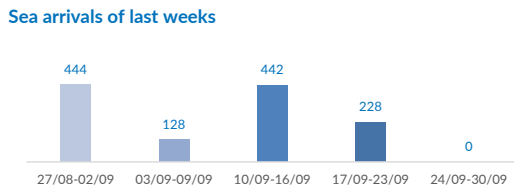

Italy weekly snapshot - 30 Sep 2018

(The charts below are based on figures from the Italian Ministry of Interior and UNHCR estimates. All figures are provisional and subject to change)

Total arrivals (1 Jan - 30 Sep 2018):	20,885
Total arrivals (1 Jan - 30 Sep 2017):	105,418
Total arrivals 1 Sep - 30 Sep 2018	884
Total arrivals 1 Sep - 30 Sep 2017	6,291
Average daily arrivals in September 2018 so far:	29
Average daily arrivals in August 2018:	48

Dead and missing in 2018 - Central Med (as of 30 Sep)	1,245
Dead and missing in 2018 - Mediterranean Sea (as of 30 Sep)	1,720
Dead and missing in 2017 - Central Med (as of 30 Sep)	2,514
Dead and missing in 2017 - Mediterranean Sea (as of 30 Sep)	2,685
Dead and missing in 2017 - Central Med	2,873
Dead and missing in 2017 - Mediterranean Sea	3,139

Estimated # of arrivals during the last seven days	0
(Based on arrivals or registration figures collected by UNHCR staff)	
Mon, 24 Sep 2018	0
Tue, 25 Sep 2018	0
Wed, 26 Sep 2018	0
Thu, 27 Sep 2018	0
Fri, 28 Sep 2018	0
Sat, 29 Sep 2018	0
Sun, 30 Sep 2018	0