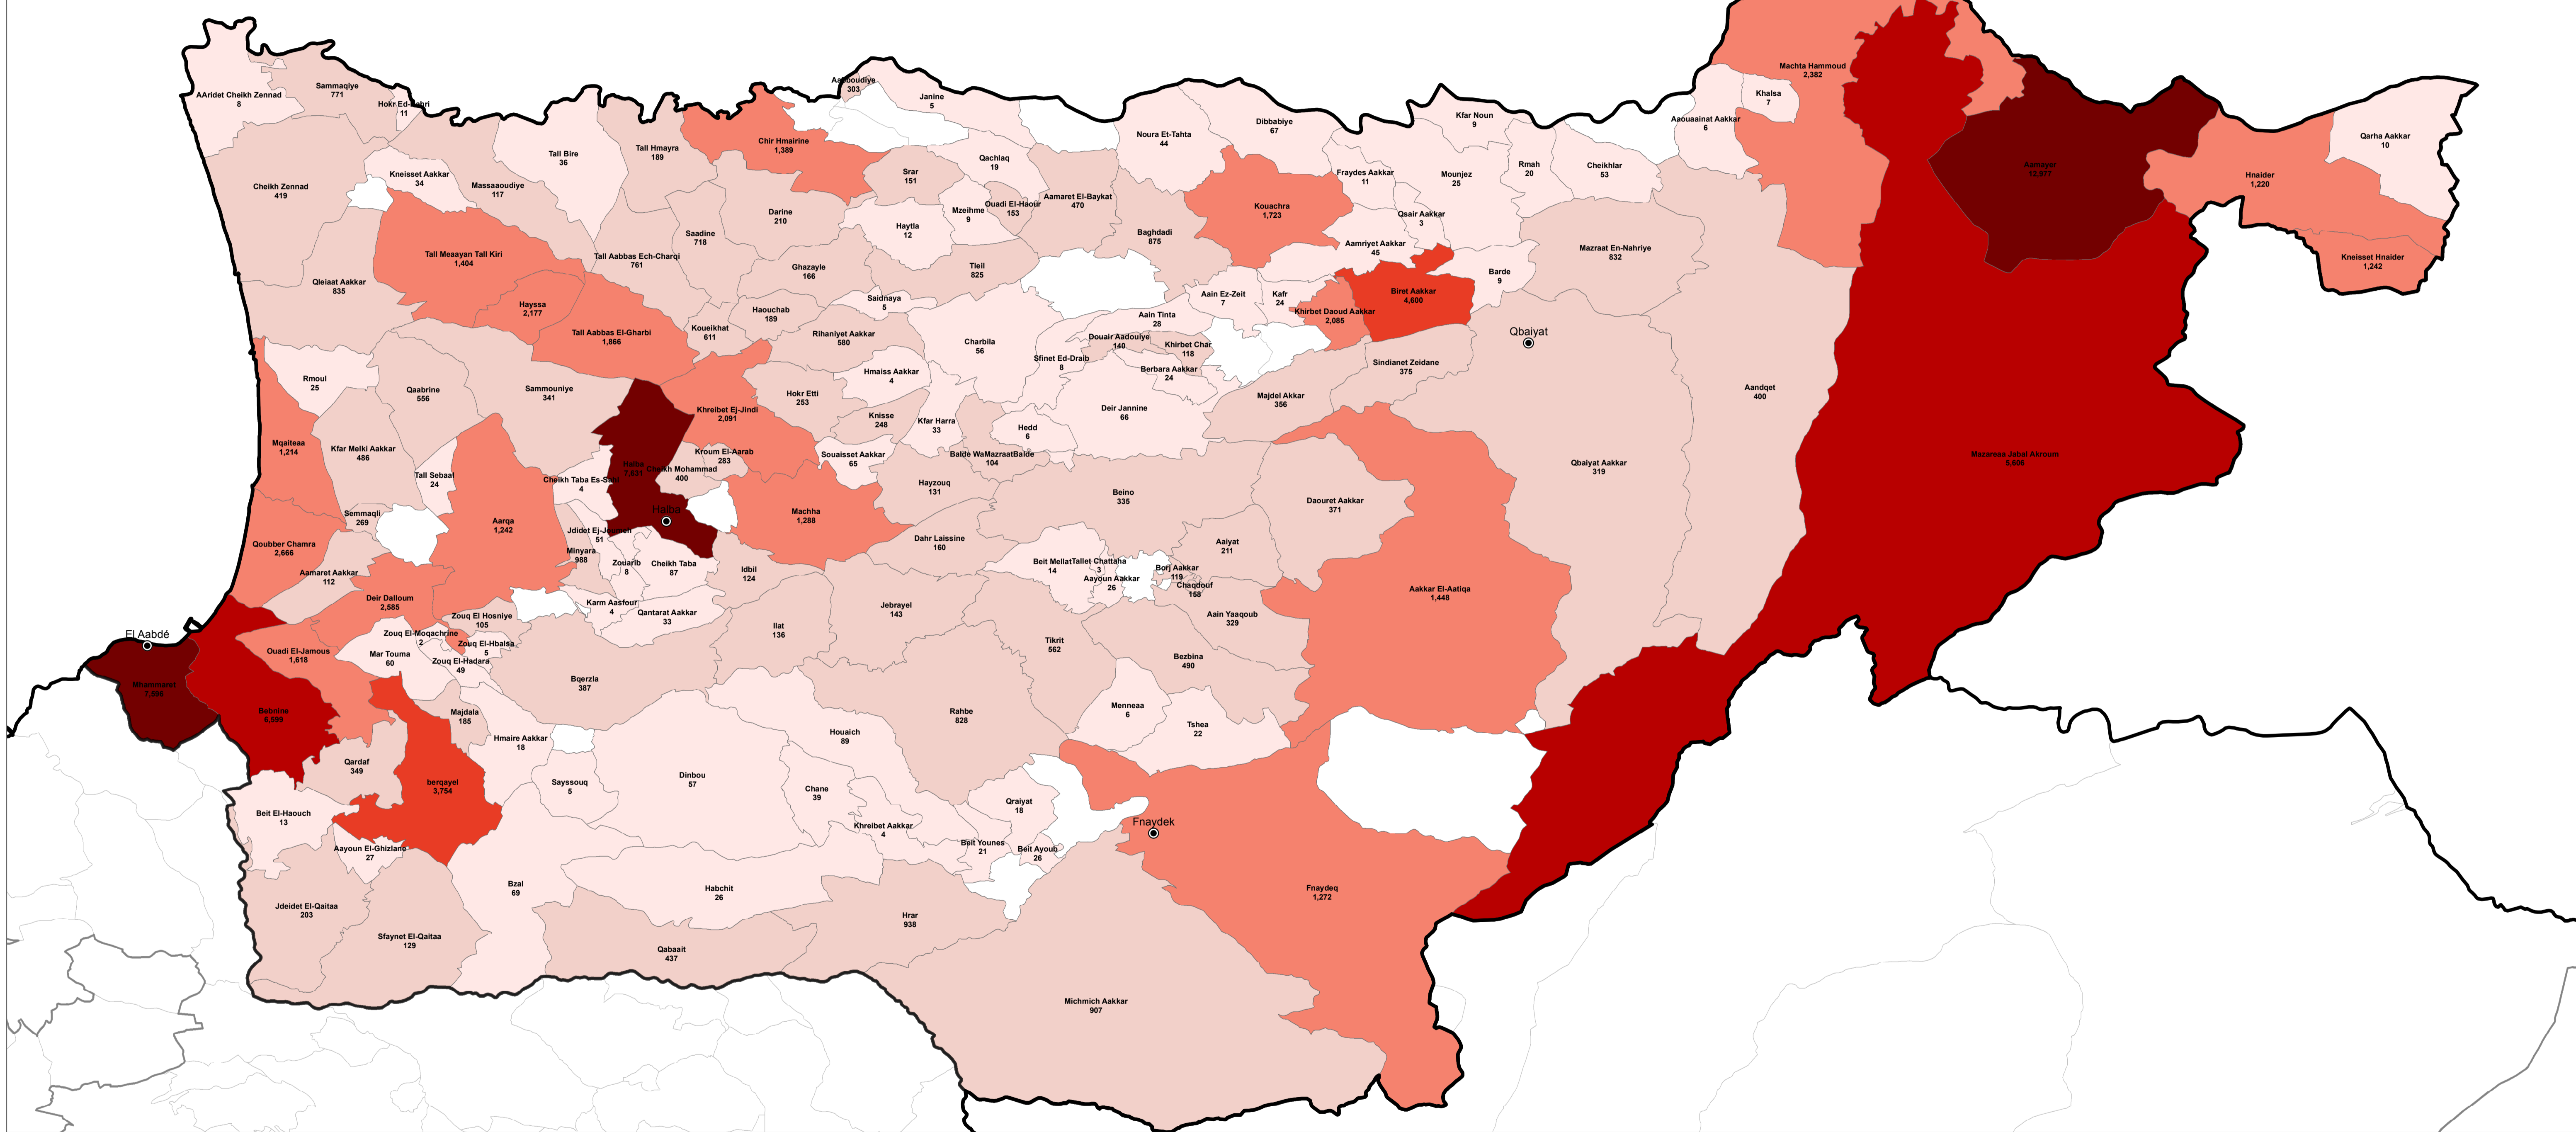

AKKAR

Total No. of Household Registered 25,562
Total No. of Individuals Registered 105,727

Notes

This map has been produced by the Inter-Agency Information Management Unit of UNHCR based on maps and material provided by the Government of Lebanon for operational purposes. It does not constitute an official United Nations map. The designations employed and the presentation of material on this map do not imply the expression of any opinion whatsoever on the part of the Secretariat of the United Nations concerning the legal status of any country, territory, city or area or of its authorities, or concerning the delimitation of its frontiers or boundaries.

Data Sources:
- Lebanese Border, Caza and Cadastral Boundaries: NPMP/LT 2005.
- Geographic Projection WGS 1984

Registered Refugees Figures by UNHCR as of 31 July 2018.
For more information contact Diana El Habr at elhabr@unhcr.org

GIS and Mapping by UNHCR. For Information and updates contact Jad Ghosn: ghosn@unhcr.org
Maroun Sader: sader@unhcr.org

NPMP/LT: National Physical Master Plan for the Lebanese Territory