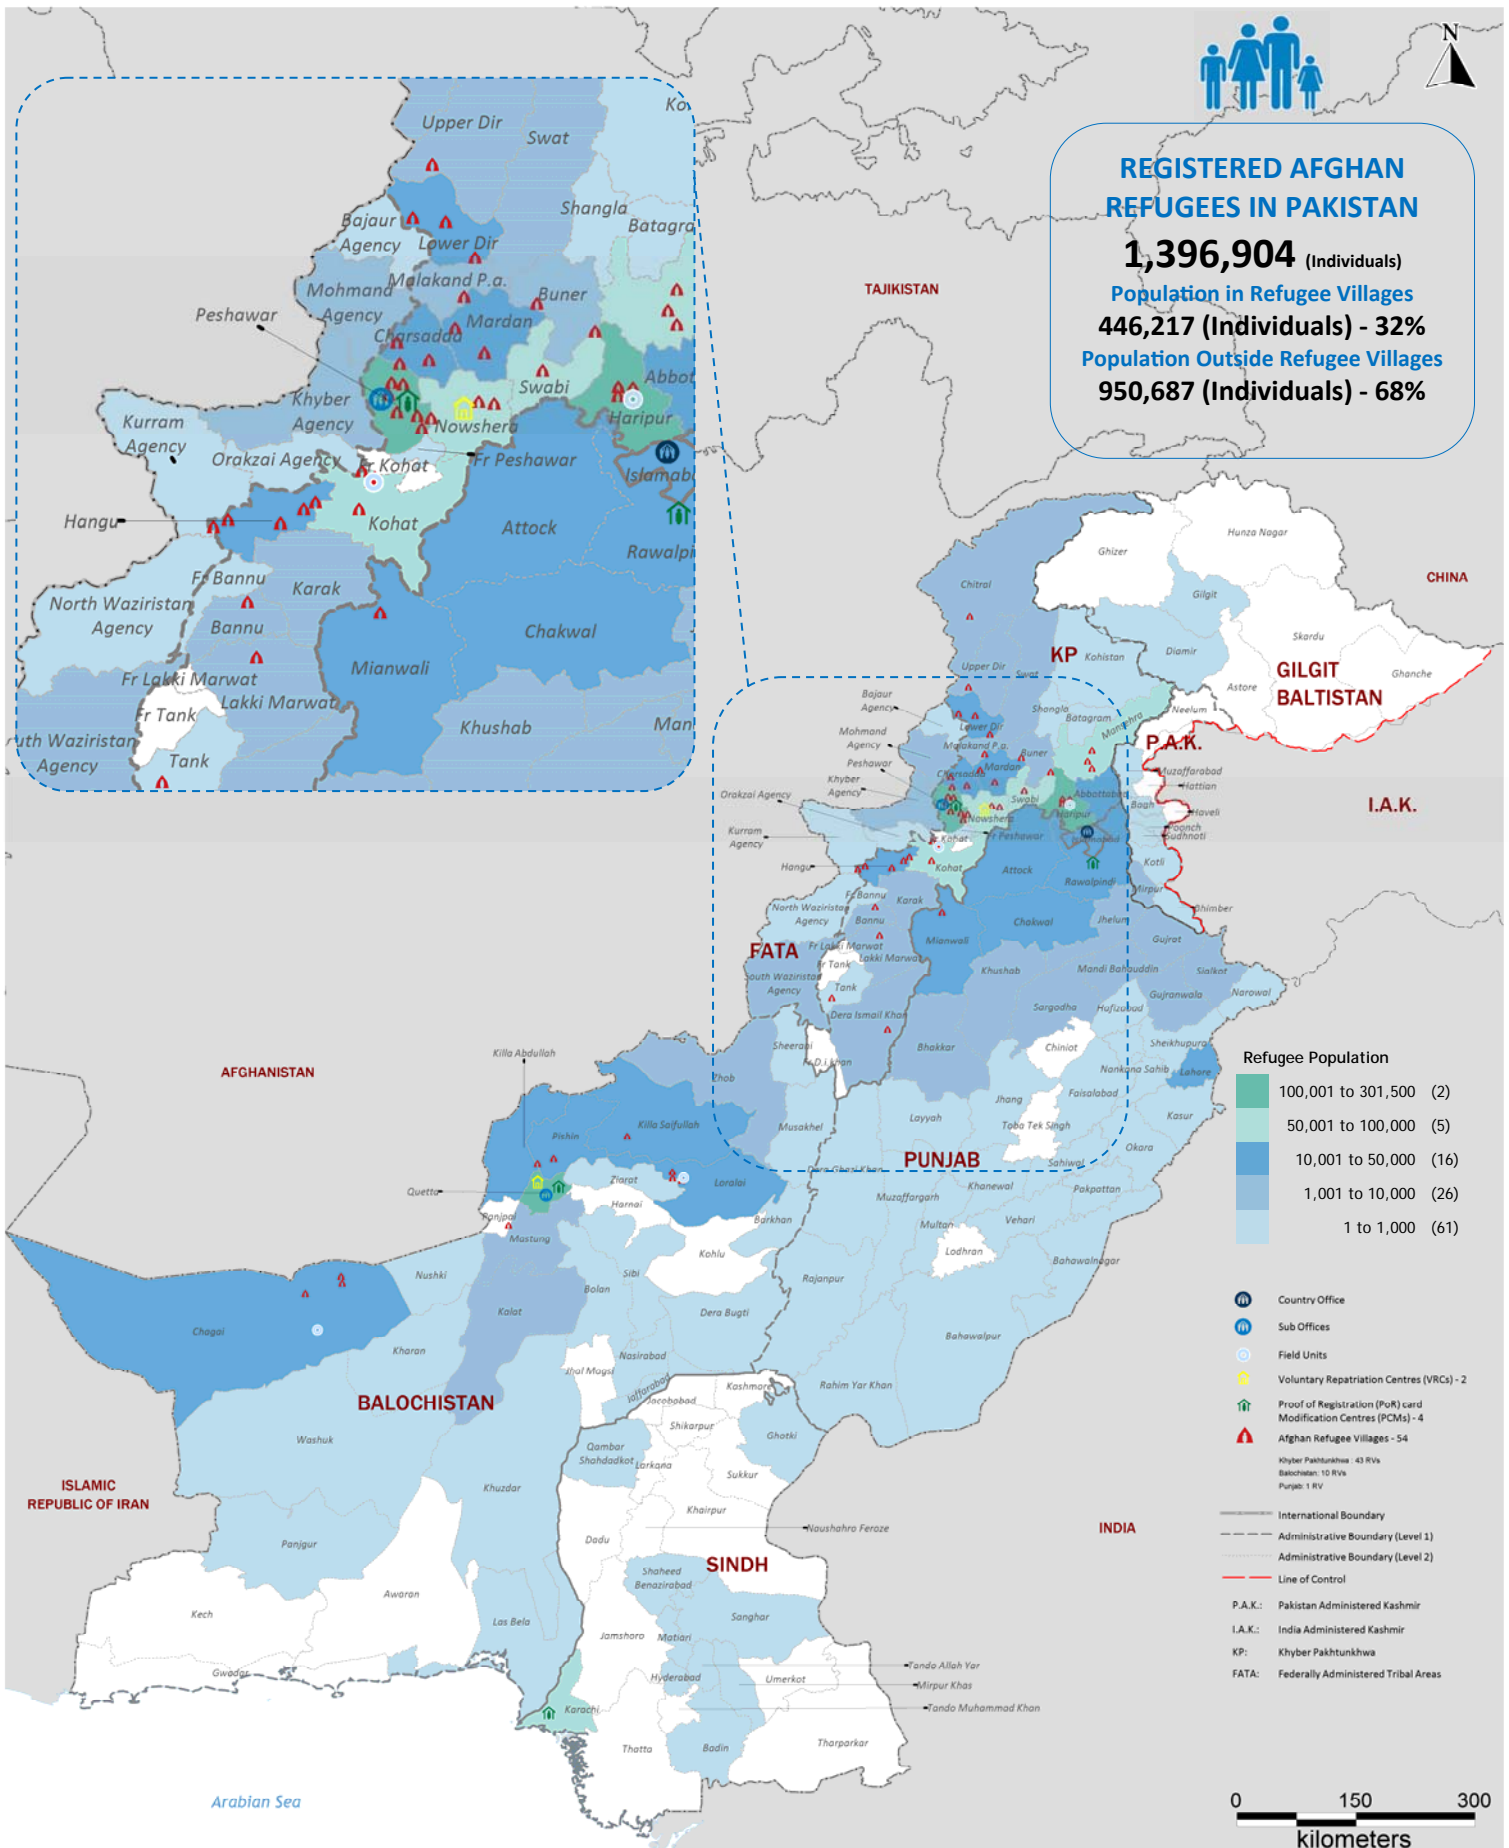

Pakistan: Overview of Afghan Refugee Population and UNHCR Operational Presence | As 30th of Sept, 2018

The boundaries and names shown and the designations used on this map do not imply official endorsement or acceptance

More information available on UNHCR: data portal, <https://data2.unhcr.org/en/country/pak> | website: <http://www.unhcrpk.org>

Sources: Afghan National Registration (ANR) Database, UNHCR Country Office Islamabad