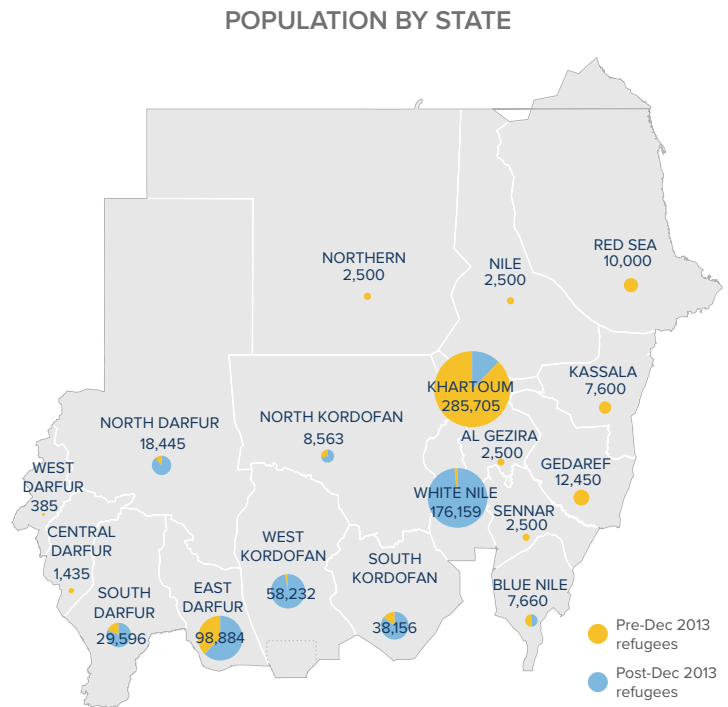

Total number of refugees*	763,270
Pre-Dec 2013 refugees	352,212
Post-Dec 2013 refugees	411,058
Total arrivals in 2018	29,699
Total arrivals in Sep 2018	1,565

*Additional sources estimate a total of 1.3 million South Sudanese refugees in Sudan; however, data require verification.

**Population distribution statistics are based on biometrically registered individuals only

The boundaries and names shown and the designations used on this map do not imply official endorsement or acceptance by the United Nations.