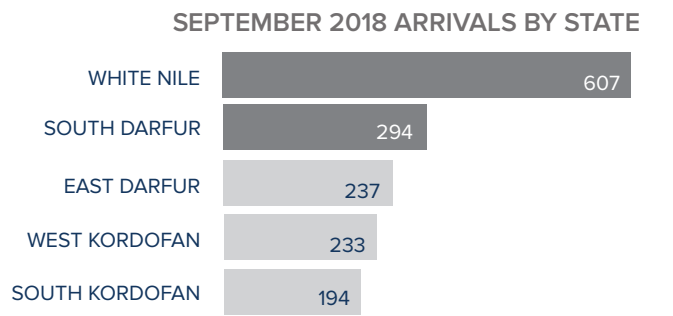

The boundaries and names shown and the designations used on this map do not imply official endorsement or acceptance by the United Nations.