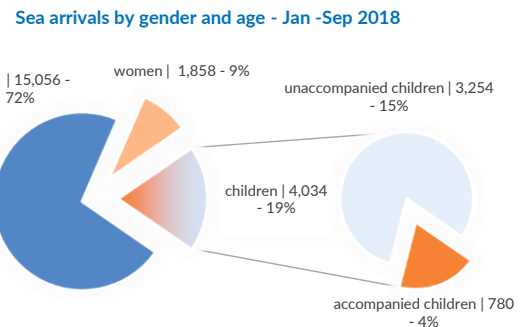

Italy weekly snapshot - 21 Oct 2018

(The charts below are based on figures from the Italian Ministry of Interior and UNHCR estimates. All figures are provisional and subject to change)

Total arrivals (1 Jan - 21 Oct 2018):	21,785
Total arrivals (1 Jan - 21 Oct 2017):	110,916
Total arrivals 1 Oct - 21 Oct 2018	837
Total arrivals 1 Oct - 21 Oct 2017	5,498
Average daily arrivals in October 2018 so far:	40
Average daily arrivals in September 2018:	32

Dead and missing in 2018 - Central Med (as of 21 Oct)	1,252
Dead and missing in 2018 - Mediterranean Sea (as of 21 Oct)	1,834
Dead and missing in 2017 - Central Med (as of 21 Oct)	2,659
Dead and missing in 2017 - Mediterranean Sea (as of 21 Oct)	2,830
Dead and missing in 2017 - Central Med	2,873
Dead and missing in 2017 - Mediterranean Sea	3,139

Estimated # of arrivals during the last seven days	194
(Based on arrivals or registration figures collected by UNHCR staff)	
Mon, 15 Oct 2018	29
Tue, 16 Oct 2018	12
Wed, 17 Oct 2018	0
Thu, 18 Oct 2018	71
Fri, 19 Oct 2018	54
Sat, 20 Oct 2018	28
Sun, 21 Oct 2018	0