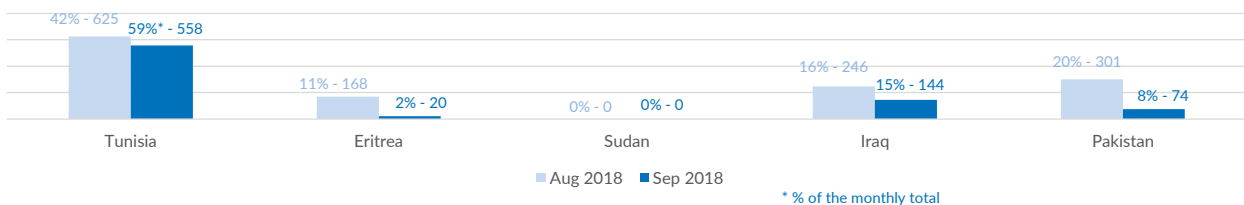

Most common sea arrival nationalities in Italy (comparison with previous month)