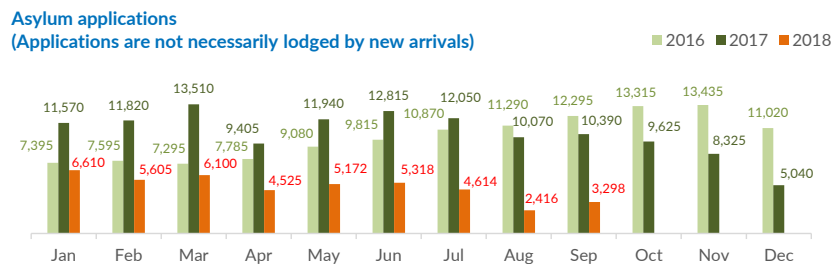

Italy weekly snapshot - 21 Oct 2018

(The charts below are based on figures from the Italian Ministry of Interior and UNHCR estimates. All figures are provisional and subject to change)

Total arrivals (1 Jan - 21 Oct 2018):	21,785
Total arrivals (1 Jan - 21 Oct 2017):	110,916
Total arrivals 1 Oct - 21 Oct 2018	837
Total arrivals 1 Oct - 21 Oct 2017	5,498
Average daily arrivals in October 2018 so far:	40
Average daily arrivals in September 2018:	32

Dead and missing in 2018 - Central Med (as of 21 Oct)	1,252
Dead and missing in 2018 - Mediterranean Sea (as of 21 Oct)	1,834
Dead and missing in 2017 - Central Med (as of 21 Oct)	2,659
Dead and missing in 2017 - Mediterranean Sea (as of 21 Oct)	2,830
Dead and missing in 2017 - Central Med	2,873
Dead and missing in 2017 - Mediterranean Sea	3,139

Estimated # of arrivals during the last seven days	194
(Based on arrivals or registration figures collected by UNHCR staff)	
Mon, 15 Oct 2018	29
Tue, 16 Oct 2018	12
Wed, 17 Oct 2018	0
Thu, 18 Oct 2018	71
Fri, 19 Oct 2018	54
Sat, 20 Oct 2018	28
Sun, 21 Oct 2018	0