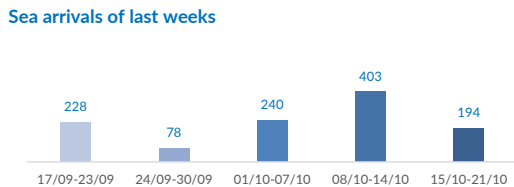

Italy weekly snapshot - 21 Oct 2018

(The charts below are based on figures from the Italian Ministry of Interior and UNHCR estimates. All figures are provisional and subject to change)

Total arrivals (1 Jan - 21 Oct 2018):	21,785
Total arrivals (1 Jan - 21 Oct 2017):	110,916
Total arrivals 1 Oct - 21 Oct 2018	837
Total arrivals 1 Oct - 21 Oct 2017	5,498
Average daily arrivals in October 2018 so far:	40
Average daily arrivals in September 2018:	32

Dead and missing in 2018 - Central Med (as of 21 Oct)	1,252
Dead and missing in 2018 - Mediterranean Sea (as of 21 Oct)	1,834
Dead and missing in 2017 - Central Med (as of 21 Oct)	2,659
Dead and missing in 2017 - Mediterranean Sea (as of 21 Oct)	2,830
Dead and missing in 2017 - Central Med	2,873
Dead and missing in 2017 - Mediterranean Sea	3,139

Estimated # of arrivals during the last seven days	194
(Based on arrivals or registration figures collected by UNHCR staff)	
Mon, 15 Oct 2018	29
Tue, 16 Oct 2018	12
Wed, 17 Oct 2018	0
Thu, 18 Oct 2018	71
Fri, 19 Oct 2018	54
Sat, 20 Oct 2018	28
Sun, 21 Oct 2018	0