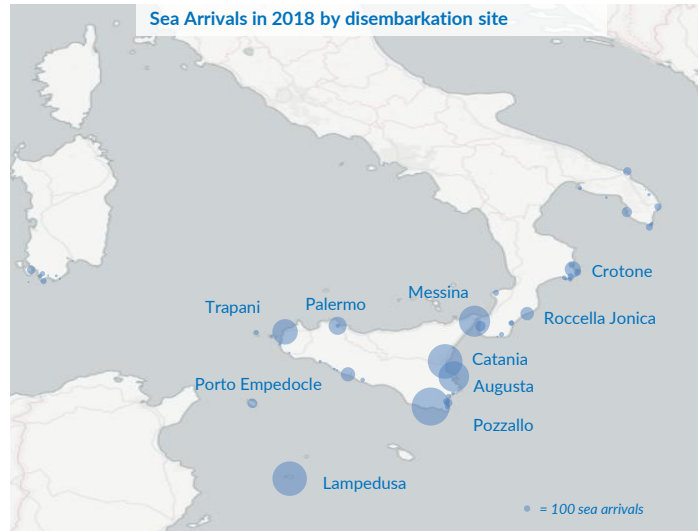

## Italy weekly snapshot - 21 Oct 2018

(The charts below are based on figures from the Italian Ministry of Interior and UNHCR estimates. All figures are provisional and subject to change)

<b>Total arrivals (1 Jan - 21 Oct 2018):</b>	<b>21,785</b>
Total arrivals (1 Jan - 21 Oct 2017):	110,916
<b>Total arrivals 1 Oct - 21 Oct 2018</b>	<b>837</b>
Total arrivals 1 Oct - 21 Oct 2017	5,498
<b>Average daily arrivals in October 2018 so far:</b>	<b>40</b>
Average daily arrivals in September 2018:	32

<b>Estimated # of arrivals during the last seven days</b>	<b>194</b>
(Based on arrivals or registration figures collected by UNHCR staff)	
Mon, 15 Oct 2018	29
Tue, 16 Oct 2018	12
Wed, 17 Oct 2018	0
Thu, 18 Oct 2018	71
Fri, 19 Oct 2018	54
Sat, 20 Oct 2018	28
Sun, 21 Oct 2018	0

### Most common sea arrival nationalities in Italy (comparison with previous month)

### Estimated daily sea arrivals in 2018