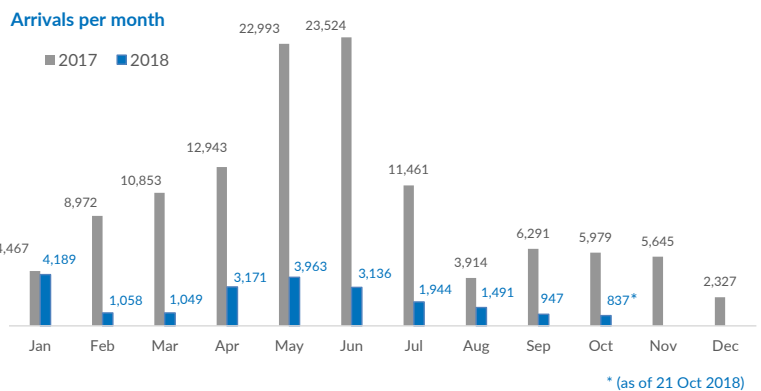

## Italy weekly snapshot - 21 Oct 2018

(The charts below are based on figures from the Italian Ministry of Interior and UNHCR estimates. All figures are provisional and subject to change)

<b>Total arrivals (1 Jan - 21 Oct 2018):</b>	<b>21,785</b>
Total arrivals (1 Jan - 21 Oct 2017):	110,916
<b>Total arrivals 1 Oct - 21 Oct 2018</b>	<b>837</b>
Total arrivals 1 Oct - 21 Oct 2017	5,498
<b>Average daily arrivals in October 2018 so far:</b>	<b>40</b>
Average daily arrivals in September 2018:	32

<b>Dead and missing in 2018 - Central Med (as of 21 Oct)</b>	<b>1,252</b>
Dead and missing in 2018 - Mediterranean Sea (as of 21 Oct)	1,834
<b>Dead and missing in 2017 - Central Med (as of 21 Oct)</b>	<b>2,659</b>
Dead and missing in 2017 - Mediterranean Sea (as of 21 Oct)	2,830
<b>Dead and missing in 2017 - Central Med</b>	<b>2,873</b>
Dead and missing in 2017 - Mediterranean Sea	3,139

<b>Estimated # of arrivals during the last seven days</b>	<b>194</b>
(Based on arrivals or registration figures collected by UNHCR staff)	
Mon, 15 Oct 2018	29
Tue, 16 Oct 2018	12
Wed, 17 Oct 2018	0
Thu, 18 Oct 2018	71
Fri, 19 Oct 2018	54
Sat, 20 Oct 2018	28
Sun, 21 Oct 2018	0