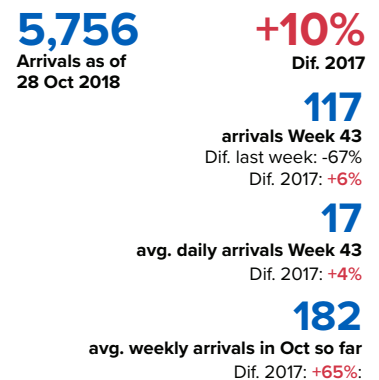

SPAIN Weekly snapshot - Week 43 (22 - 28 Oct 2018)

The charts below are based on figures from the Ministry of Interior and UNHCR estimates. All figures are provisional and subject to change

Sea and land arrivals in week 43 ¹

The boundaries and names shown and the designations used on this map do not imply official endorsement or acceptance by the United Nations

Total Sea and Land ¹

Sea ¹

Land (Ceuta & Melilla) ¹

Sea and land arrivals during the last five weeks ²

Arrivals per month ²

Most common nationalities, Jan-Sep 2018 ²

Demographic breakdown, Jan-Aug 2018 ²