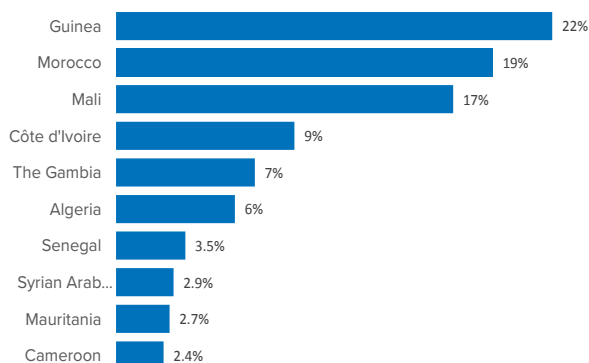

SPAIN Weekly snapshot - Week 43 (22 - 28 Oct 2018)

The charts below are based on figures from the Ministry of Interior and UNHCR estimates. All figures are provisional and subject to change

Sea and land arrivals in week 43 ¹

The boundaries and names shown and the designations used on this map do not imply official endorsement or acceptance by the United Nations

Total Sea and Land ¹

Sea ¹

Land (Ceuta & Melilla) ¹

Sea and land arrivals during the last five weeks ²

Arrivals per month ²

Most common nationalities, Jan-Sep 2018 ²

Demographic breakdown, Jan-Aug 2018 ²