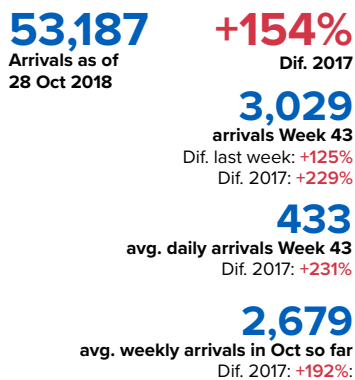

SPAIN Weekly snapshot - Week 43 (22 - 28 Oct 2018)

The charts below are based on figures from the Ministry of Interior and UNHCR estimates. All figures are provisional and subject to change

Sea and land arrivals in week 43 ¹

The boundaries and names shown and the designations used on this map do not imply official endorsement or acceptance by the United Nations

Total Sea and Land ¹

Sea ¹

Land (Ceuta & Melilla) ¹

Sea and land arrivals during the last five weeks ²