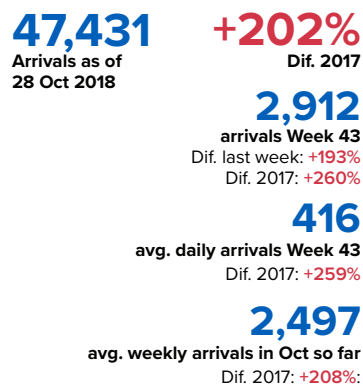

SPAIN Weekly snapshot - Week 43 (22 - 28 Oct 2018)

The charts below are based on figures from the Ministry of Interior and UNHCR estimates. All figures are provisional and subject to change

Sea and land arrivals in week 43 ¹

The boundaries and names shown and the designations used on this map do not imply official endorsement or acceptance by the United Nations

Total Sea and Land ¹

Sea ¹

Land (Ceuta & Melilla) ¹

Sea and land arrivals during the last five weeks ²