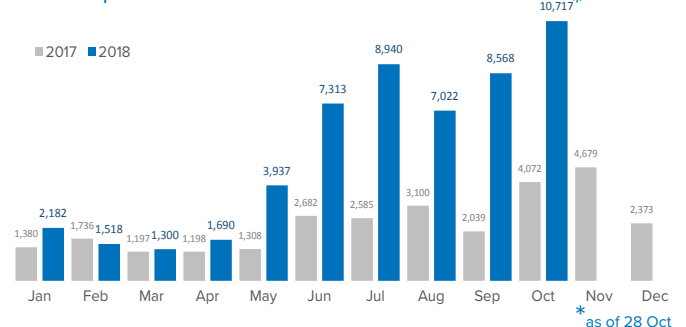

SPAIN Weekly snapshot - Week 43 (22 - 28 Oct 2018)

The charts below are based on figures from the Ministry of Interior and UNHCR estimates. All figures are provisional and subject to change

Sea and land arrivals in week 43 ¹

The boundaries and names shown and the designations used on this map do not imply official endorsement or acceptance by the United Nations

Total Sea and Land ¹

Sea ¹

Land (Ceuta & Melilla) ¹

Sea and land arrivals during the last five weeks ²

Arrivals per month ²

Most common nationalities, Jan-Sep 2018 ²

Demographic breakdown, Jan-Aug 2018 ²