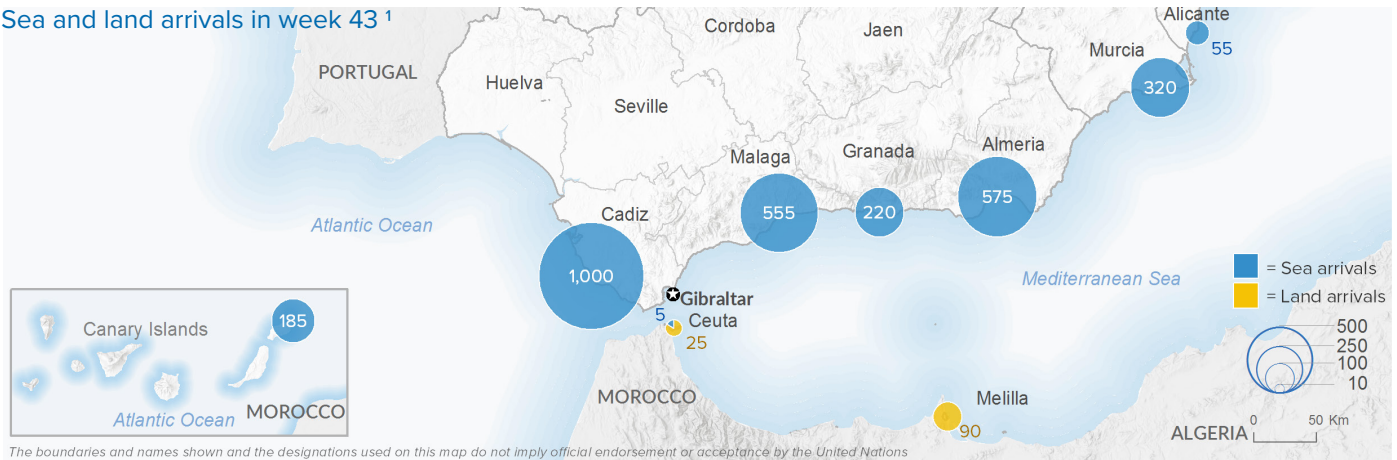

SPAIN Weekly snapshot - Week 43 (22 - 28 Oct 2018)

The charts below are based on figures from the Ministry of Interior and UNHCR estimates. All figures are provisional and subject to change

Sea and land arrivals in week 43 ¹

The boundaries and names shown and the designations used on this map do not imply official endorsement or acceptance by the United Nations

Total Sea and Land ¹

Sea ¹

Land (Ceuta & Melilla) ¹

Sea and land arrivals during the last five weeks ²