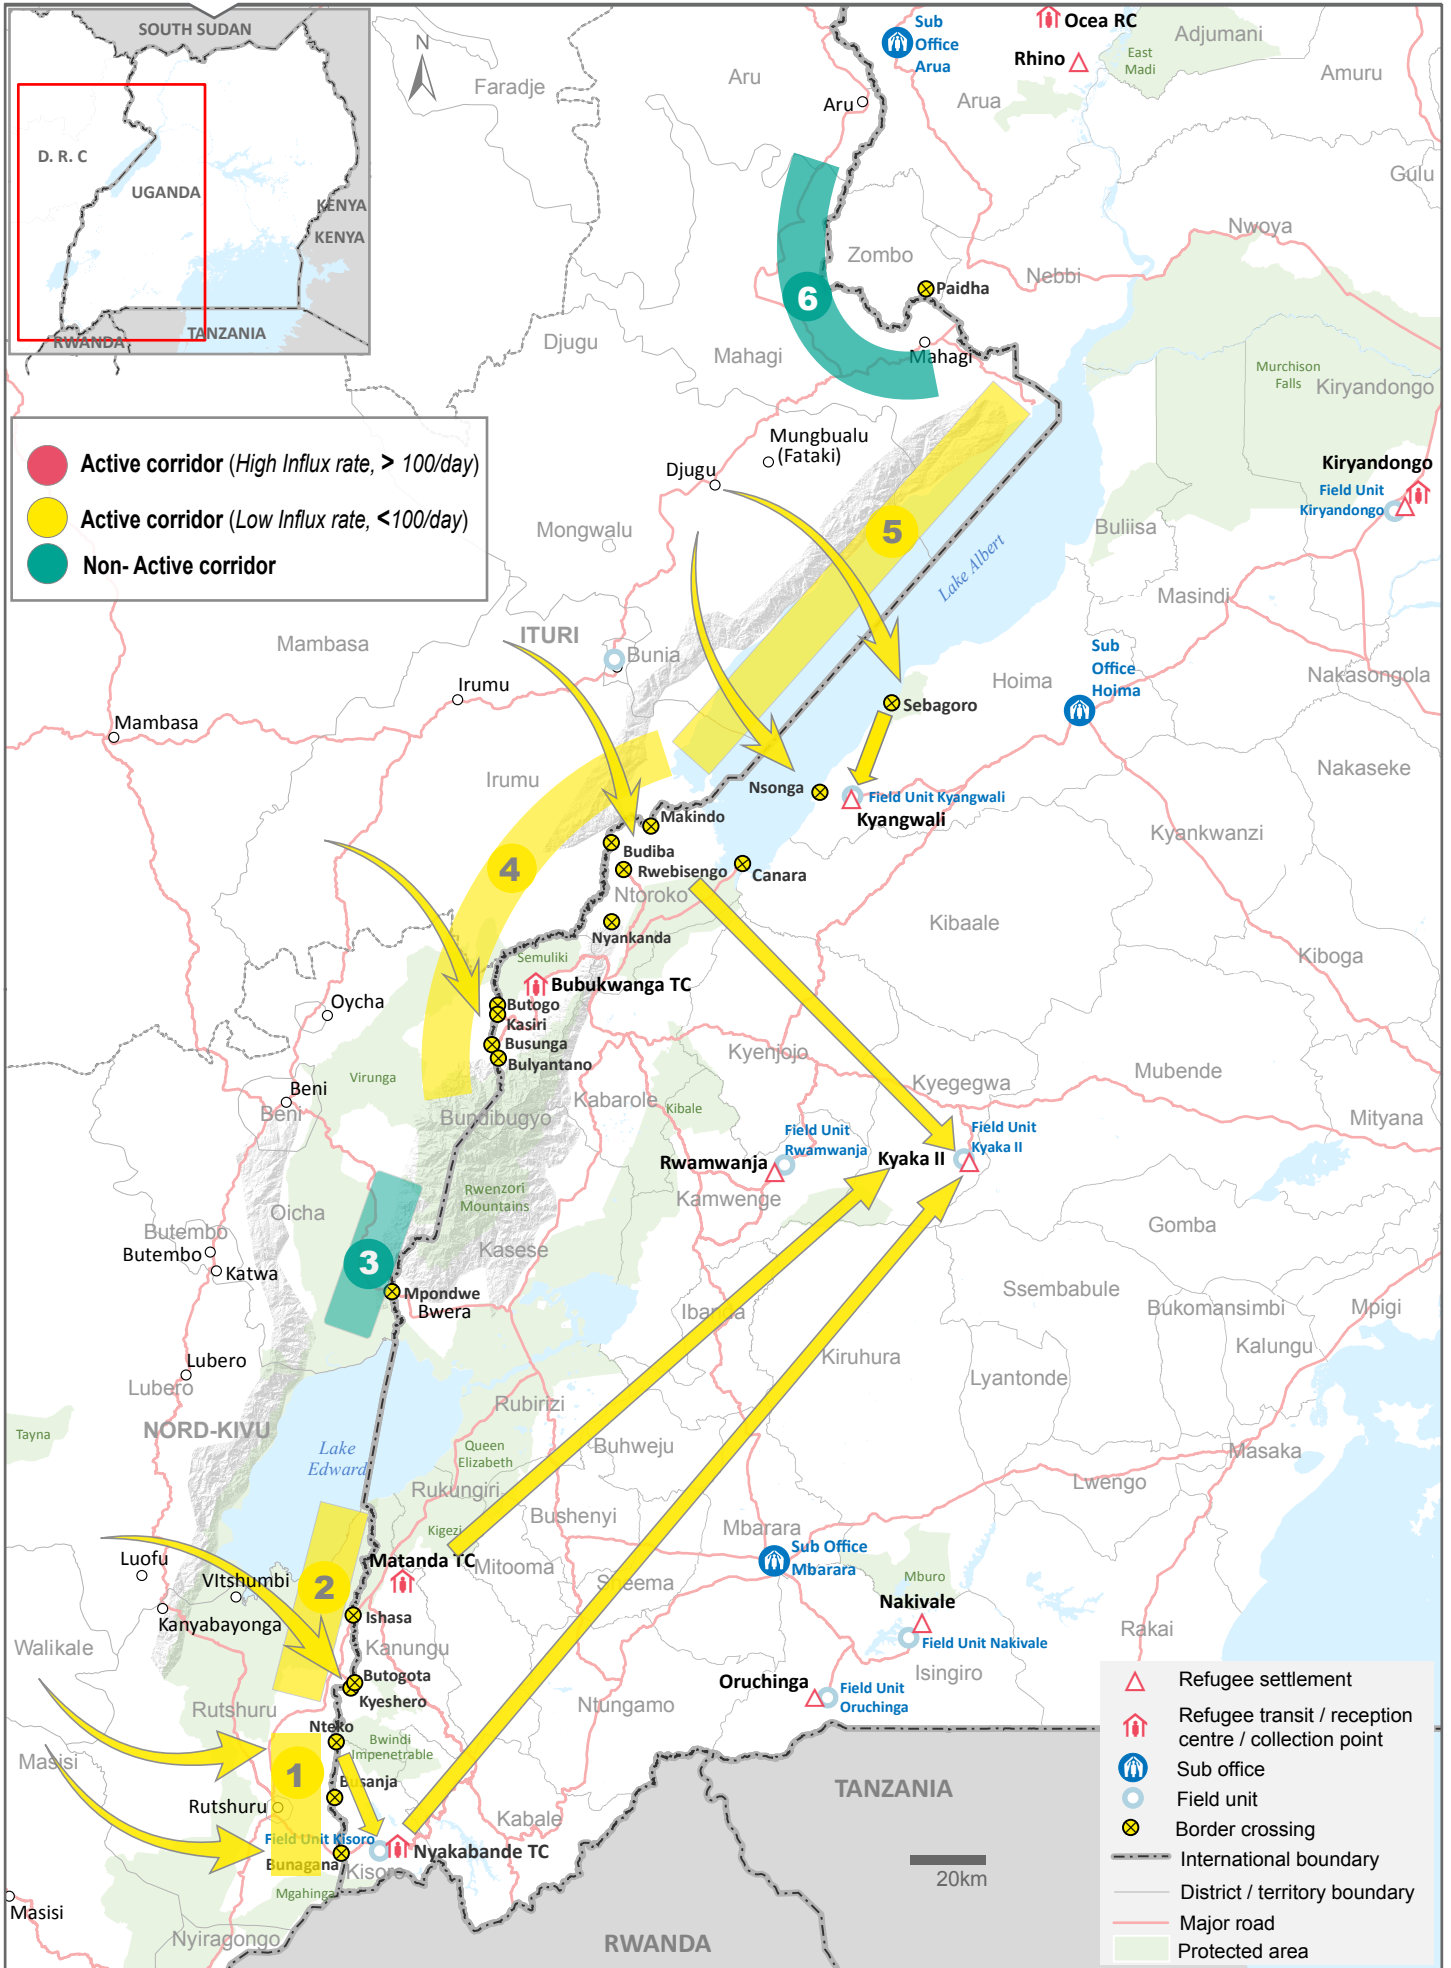

DRC Refugee Influx to Uganda

as of 01 October 2018

The boundaries and names shown and the designations used on this map do not imply official endorsement or acceptance by the United Nations.

Data Sources: Daily arrivals data (September 2018) - Joint Border monitoring with UNHCR, OPM & NGO partners