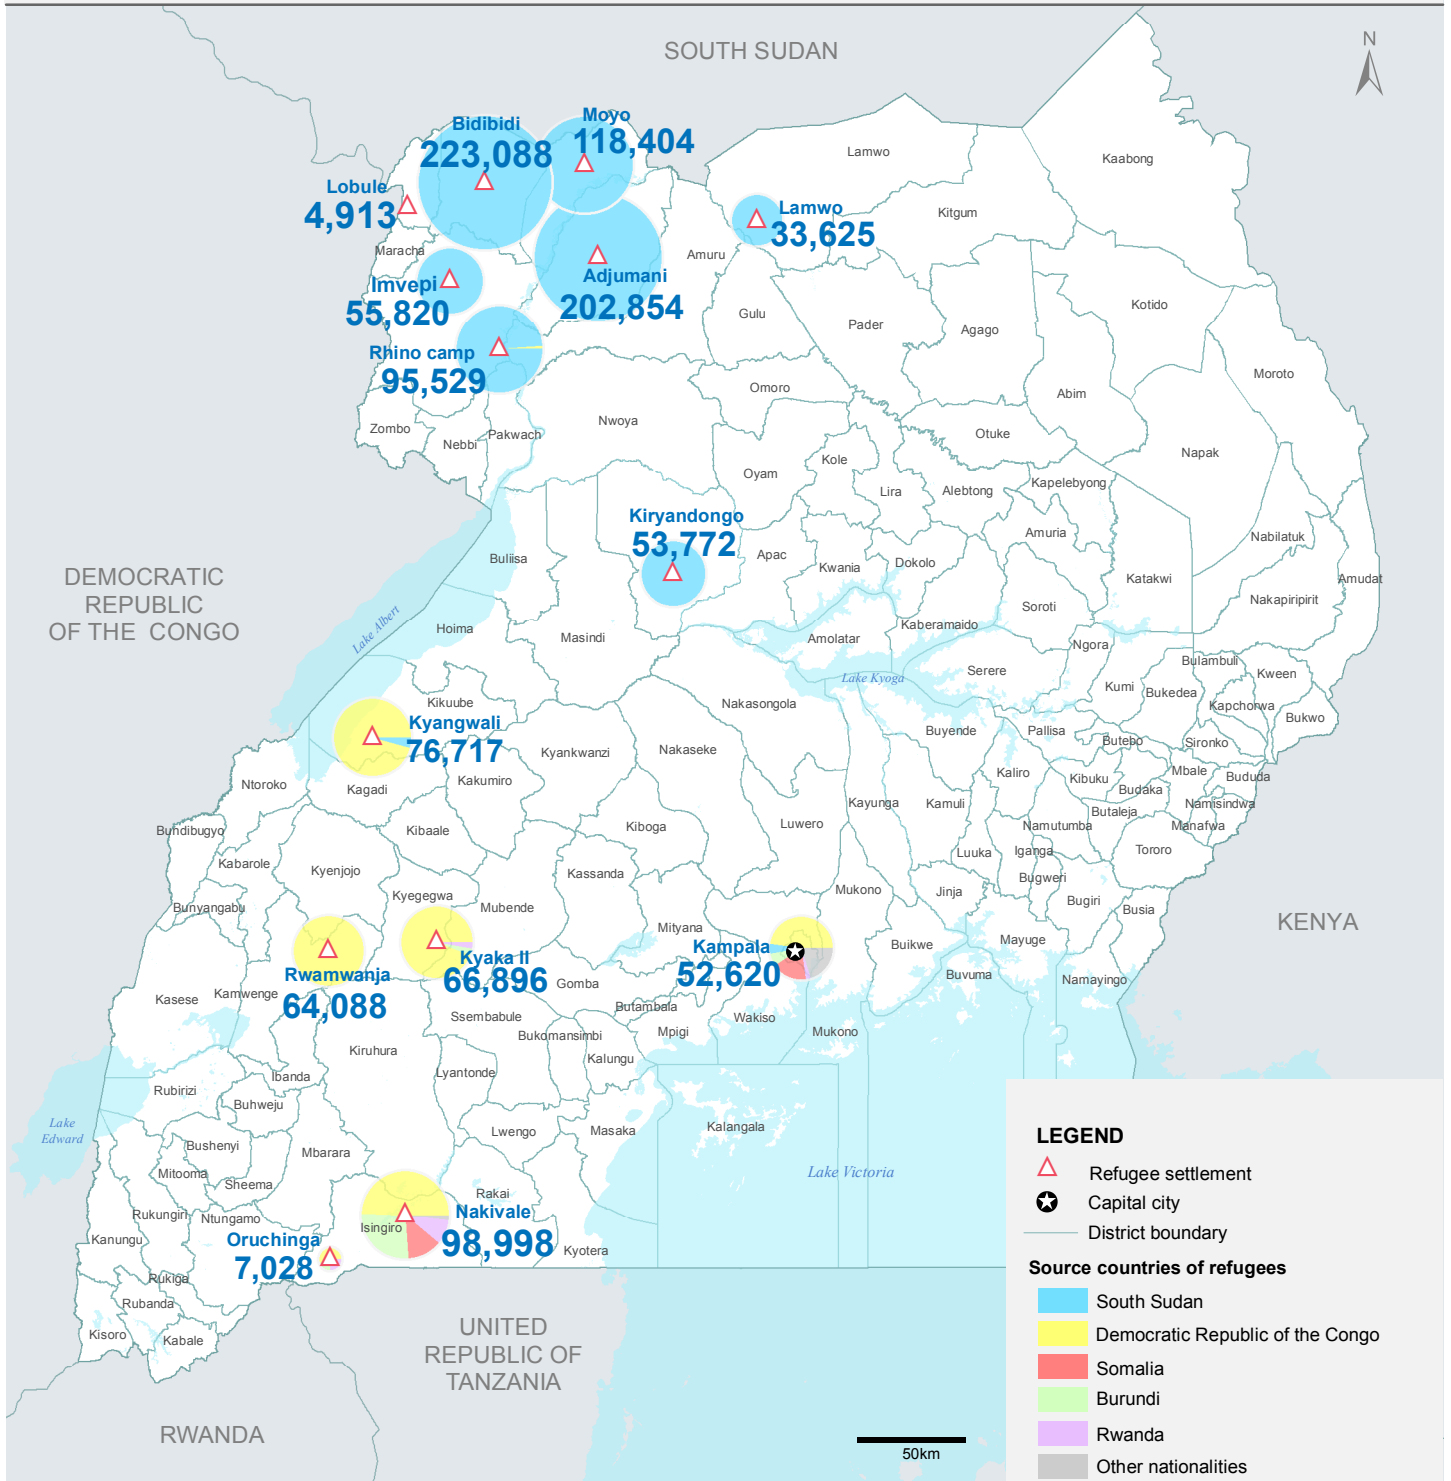

Total refugees and asylum-seekers

1,154,352

COUNTRIES OF ORIGIN

REFUGEES PER SETTLEMENT

The boundaries and names shown and the designations used on this map do not imply official endorsement or acceptance by the United Nations.

Statistics: Provided by OPM (proGres)