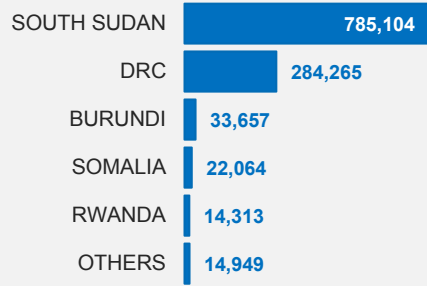

Total refugees and asylum-seekers

1,154,352

COUNTRIES OF ORIGIN

REFUGEES PER SETTLEMENT

The boundaries and names shown and the designations used on this map do not imply official endorsement or acceptance by the United Nations.