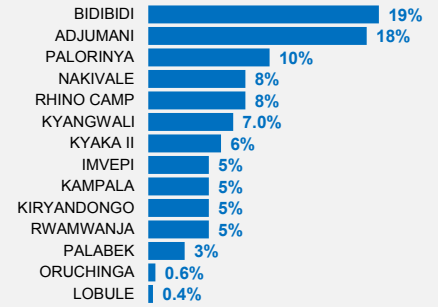

Total refugees and asylum-seekers

1,154,352

COUNTRIES OF ORIGIN

REFUGEES PER SETTLEMENT

The boundaries and names shown and the designations used on this map do not imply official endorsement or acceptance by the United Nations.