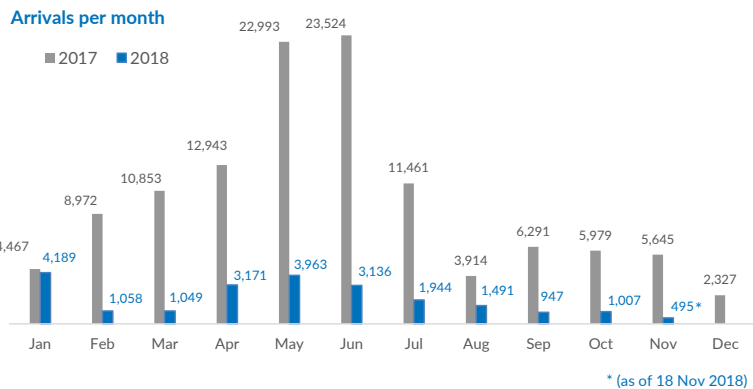

Italy weekly snapshot - 18 Nov 2018

(The charts below are based on figures from the Italian Ministry of Interior and UNHCR estimates. All figures are provisional and subject to change)

Total arrivals (1 Jan - 18 Nov 2018):	22,450
Total arrivals (1 Jan - 18 Nov 2017):	114,550
Total arrivals 1 Nov - 18 Nov 2018	495
Total arrivals 1 Nov - 18 Nov 2017	3,153
Average daily arrivals in November 2018 so far:	28
Average daily arrivals in October 2018:	32

Dead and missing in 2018 - Central Med (as of 18 Nov)	1,252
Dead and missing in 2018 - Mediterranean Sea (as of 18 Nov)	2,055
Dead and missing in 2017 - Central Med (as of 18 Nov)	2,814
Dead and missing in 2017 - Mediterranean Sea (as of 18 Nov)	3,013
Dead and missing in 2017 - Central Med	2,873
Dead and missing in 2017 - Mediterranean Sea	3,139

Estimated # of arrivals during the last seven days	15
(Based on arrivals or registration figures collected by UNHCR staff)	
Mon, 12 Nov 2018	0
Tue, 13 Nov 2018	0
Wed, 14 Nov 2018	0
Thu, 15 Nov 2018	0
Fri, 16 Nov 2018	15
Sat, 17 Nov 2018	0
Sun, 18 Nov 2018	0