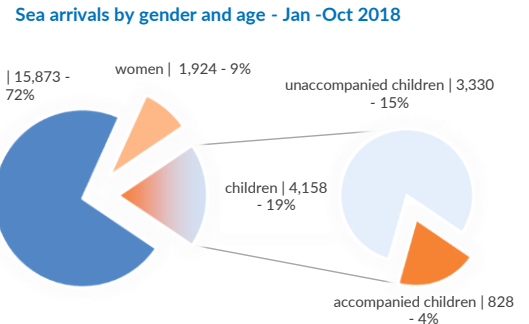

Italy weekly snapshot - 18 Nov 2018

(The charts below are based on figures from the Italian Ministry of Interior and UNHCR estimates. All figures are provisional and subject to change)

Total arrivals (1 Jan - 18 Nov 2018):	22,450
Total arrivals (1 Jan - 18 Nov 2017):	114,550
Total arrivals 1 Nov - 18 Nov 2018	495
Total arrivals 1 Nov - 18 Nov 2017	3,153
Average daily arrivals in November 2018 so far:	28
Average daily arrivals in October 2018:	32

Dead and missing in 2018 - Central Med (as of 18 Nov)	1,252
Dead and missing in 2018 - Mediterranean Sea (as of 18 Nov)	2,055
Dead and missing in 2017 - Central Med (as of 18 Nov)	2,814
Dead and missing in 2017 - Mediterranean Sea (as of 18 Nov)	3,013
Dead and missing in 2017 - Central Med	2,873
Dead and missing in 2017 - Mediterranean Sea	3,139

Estimated # of arrivals during the last seven days	15
(Based on arrivals or registration figures collected by UNHCR staff)	
Mon, 12 Nov 2018	0
Tue, 13 Nov 2018	0
Wed, 14 Nov 2018	0
Thu, 15 Nov 2018	0
Fri, 16 Nov 2018	15
Sat, 17 Nov 2018	0
Sun, 18 Nov 2018	0