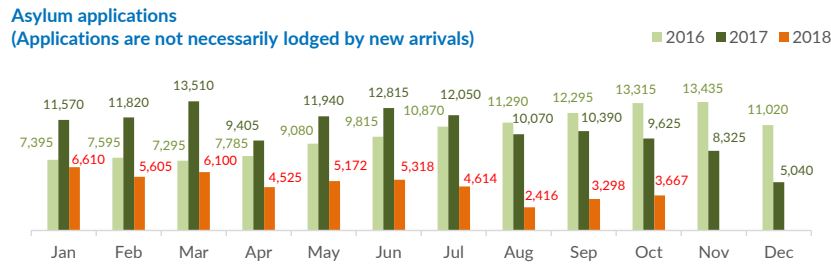

Italy weekly snapshot - 18 Nov 2018

(The charts below are based on figures from the Italian Ministry of Interior and UNHCR estimates. All figures are provisional and subject to change)

Total arrivals (1 Jan - 18 Nov 2018):	22,450
Total arrivals (1 Jan - 18 Nov 2017):	114,550
Total arrivals 1 Nov - 18 Nov 2018	495
Total arrivals 1 Nov - 18 Nov 2017	3,153
Average daily arrivals in November 2018 so far:	28
Average daily arrivals in October 2018:	32

Dead and missing in 2018 - Central Med (as of 18 Nov)	1,252
Dead and missing in 2018 - Mediterranean Sea (as of 18 Nov)	2,055
Dead and missing in 2017 - Central Med (as of 18 Nov)	2,814
Dead and missing in 2017 - Mediterranean Sea (as of 18 Nov)	3,013
Dead and missing in 2017 - Central Med	2,873
Dead and missing in 2017 - Mediterranean Sea	3,139

Estimated # of arrivals during the last seven days	15
(Based on arrivals or registration figures collected by UNHCR staff)	
Mon, 12 Nov 2018	0
Tue, 13 Nov 2018	0
Wed, 14 Nov 2018	0
Thu, 15 Nov 2018	0
Fri, 16 Nov 2018	15
Sat, 17 Nov 2018	0
Sun, 18 Nov 2018	0