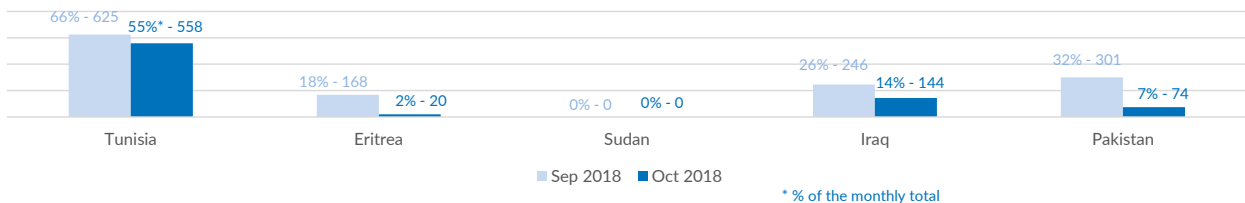

Most common sea arrival nationalities in Italy (comparison with previous month)