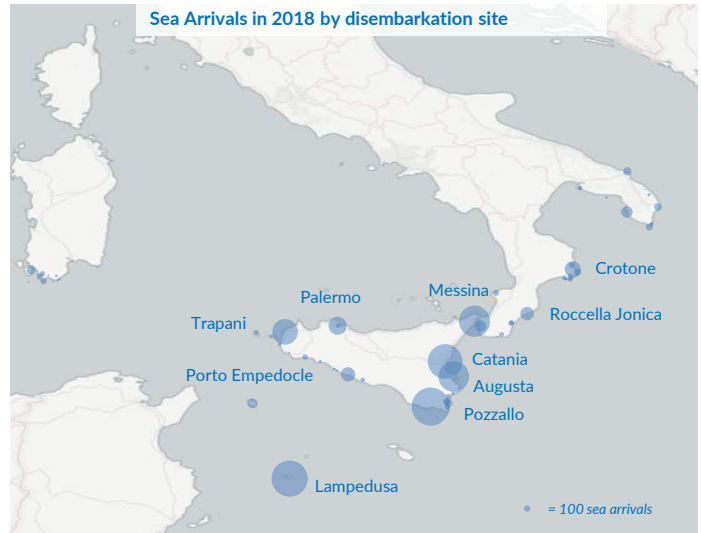

Italy weekly snapshot - 18 Nov 2018

(The charts below are based on figures from the Italian Ministry of Interior and UNHCR estimates. All figures are provisional and subject to change)

Total arrivals (1 Jan - 18 Nov 2018):	22,450
Total arrivals (1 Jan - 18 Nov 2017):	114,550
Total arrivals 1 Nov - 18 Nov 2018	495
Total arrivals 1 Nov - 18 Nov 2017	3,153
Average daily arrivals in November 2018 so far:	28
Average daily arrivals in October 2018:	32

Dead and missing in 2018 - Central Med (as of 18 Nov)	1,252
Dead and missing in 2018 - Mediterranean Sea (as of 18 Nov)	2,055
Dead and missing in 2017 - Central Med (as of 18 Nov)	2,814
Dead and missing in 2017 - Mediterranean Sea (as of 18 Nov)	3,013
Dead and missing in 2017 - Central Med	2,873
Dead and missing in 2017 - Mediterranean Sea	3,139

Most common sea arrival nationalities in Italy (comparison with previous month)

Estimated daily sea arrivals in 2018