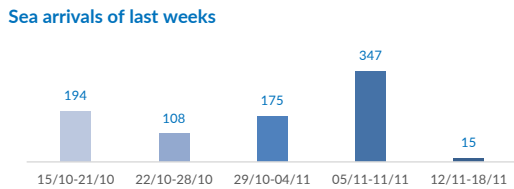

Italy weekly snapshot - 18 Nov 2018

(The charts below are based on figures from the Italian Ministry of Interior and UNHCR estimates. All figures are provisional and subject to change)

Total arrivals (1 Jan - 18 Nov 2018):	22,450
Total arrivals (1 Jan - 18 Nov 2017):	114,550
Total arrivals 1 Nov - 18 Nov 2018	495
Total arrivals 1 Nov - 18 Nov 2017	3,153
Average daily arrivals in November 2018 so far:	28
Average daily arrivals in October 2018:	32

Dead and missing in 2018 - Central Med (as of 18 Nov)	1,252
Dead and missing in 2018 - Mediterranean Sea (as of 18 Nov)	2,055
Dead and missing in 2017 - Central Med (as of 18 Nov)	2,814
Dead and missing in 2017 - Mediterranean Sea (as of 18 Nov)	3,013
Dead and missing in 2017 - Central Med	2,873
Dead and missing in 2017 - Mediterranean Sea	3,139

Estimated # of arrivals during the last seven days	15
(Based on arrivals or registration figures collected by UNHCR staff)	
Mon, 12 Nov 2018	0
Tue, 13 Nov 2018	0
Wed, 14 Nov 2018	0
Thu, 15 Nov 2018	0
Fri, 16 Nov 2018	15
Sat, 17 Nov 2018	0
Sun, 18 Nov 2018	0