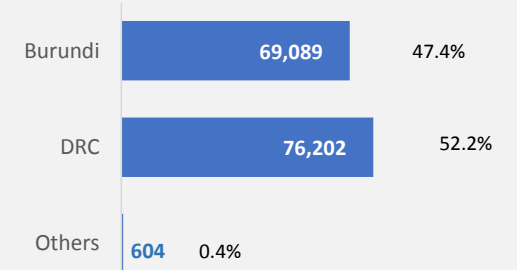

**Population Figures**

**Active Total** 150,448

**Refugees** 145,895

**Asylum Seekers (Pending)** 4,553

**CoO Breakdown**

**Age Breakdown**

**Monthly Registration Trends**

- UNHCR Country Office
- UNHCR Sub-Office
- UNHCR Field Office
- Refugee Camp
- Reception / Transit Centre
- Refugee Urban Location
- International boundary
- Province boundary