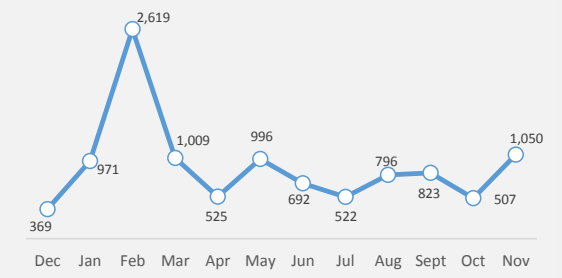

**Population Figures**

**Active Total** 150,448

**Refugees** 145,895

**Asylum Seekers (Pending)** 4,553

**CoO Breakdown**

**Age Breakdown**

**Monthly Registration Trends**

- UNHCR Country Office
- UNHCR Sub-Office
- UNHCR Field Office
- Refugee Camp
- Reception / Transit Centre
- Refugee Urban Location
- International boundary
- Province boundary