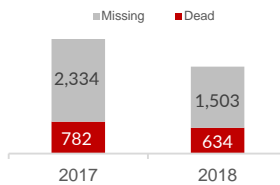

Dead and missing (as of 30 November - 2017 and 2018)