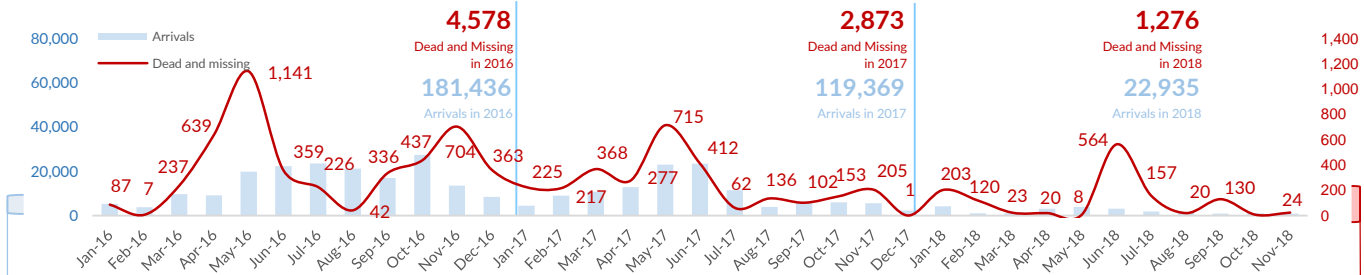

Central Mediterranean Route