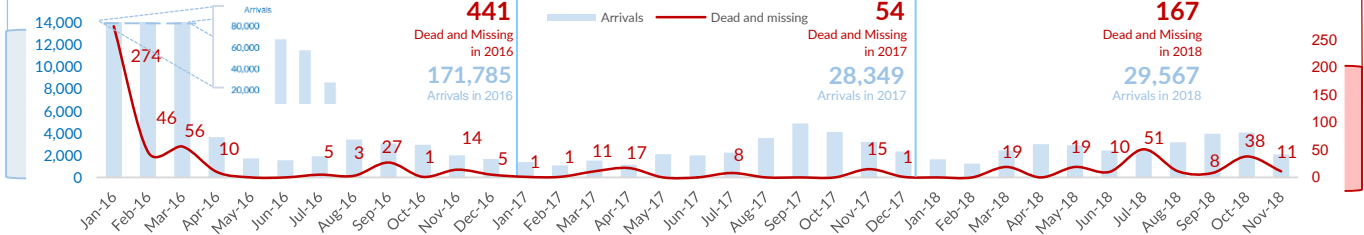

Eastern Mediterranean Route

more data on: data.unhcr.org/mediterranean

Figures included in the dead and missing file are compiled from a variety of sources, including report from survivors and family members collected by UNHCR staff governments, Coast Guard or Navy vessels. News, Media and Civil Society are also an important source of information. Because of the varying quality and reliability of data, every effort has been made to ensure that all statistical information is verified and figures on dead and missing at sea represent conservative estimates of a number that could possibly be higher than reported.