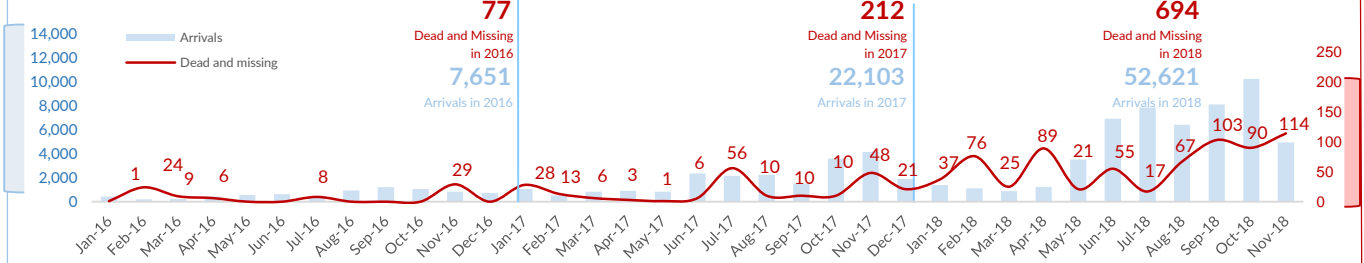

Western Mediterranean Route