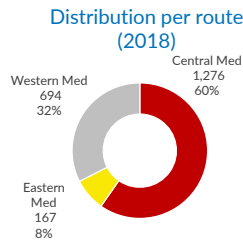

EUROPE Dead and missing at sea

Number of Dead and Missing by Route (Jan -Nov, 2017 and 2018)

Key Figures

2,137 Dead and Missing in 2018
(as of 30 November 2018)

3,116 Dead and Missing in 2017
(as of 30 November 2017)

Dead and missing (as of 30 November - 2017 and 2018)

Dead and missing / 1000 arrivals (as of 30 November - 2017 and 2018)

Central Mediterranean Route

Western Mediterranean Route

Eastern Mediterranean Route

more data on: data.unhcr.org/mediterranean

Figures included in the dead and missing file are compiled from a variety of sources, including report from survivors and family members collected by UNHCR staff governments, Coast Guard or Navy vessels. News, Media and Civil Society are also an important source of information. Because of the varying quality and reliability of data, every effort has been made to ensure that all statistical information is verified and figures on dead and missing at sea represent conservative estimates of a number that could possibly be higher than reported.