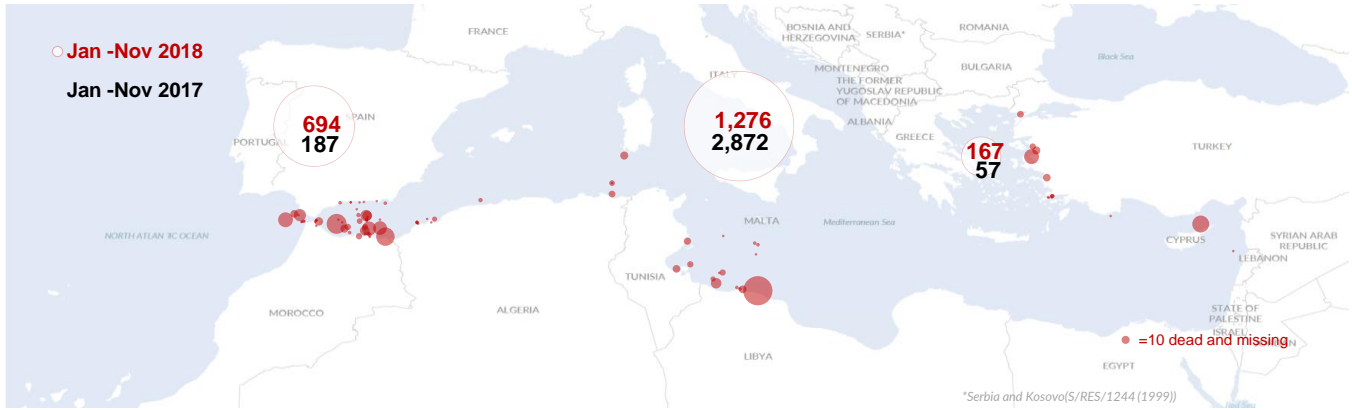

# EUROPE Dead and missing at sea

Number of Dead and Missing by Route (Jan -Nov, 2017 and 2018)

## Central Mediterranean Route

## Western Mediterranean Route

## Eastern Mediterranean Route

more data on: [data.unhcr.org/mediterranean](http://data.unhcr.org/mediterranean)

Figures included in the dead and missing file are compiled from a variety of sources, including report from survivors and family members collected by UNHCR staff governments, Coast Guard or Navy vessels. News, Media and Civil Society are also an important source of information. Because of the varying quality and reliability of data, every effort has been made to ensure that all statistical information is verified and figures on dead and missing at sea represent conservative estimates of a number that could possibly be higher than reported.