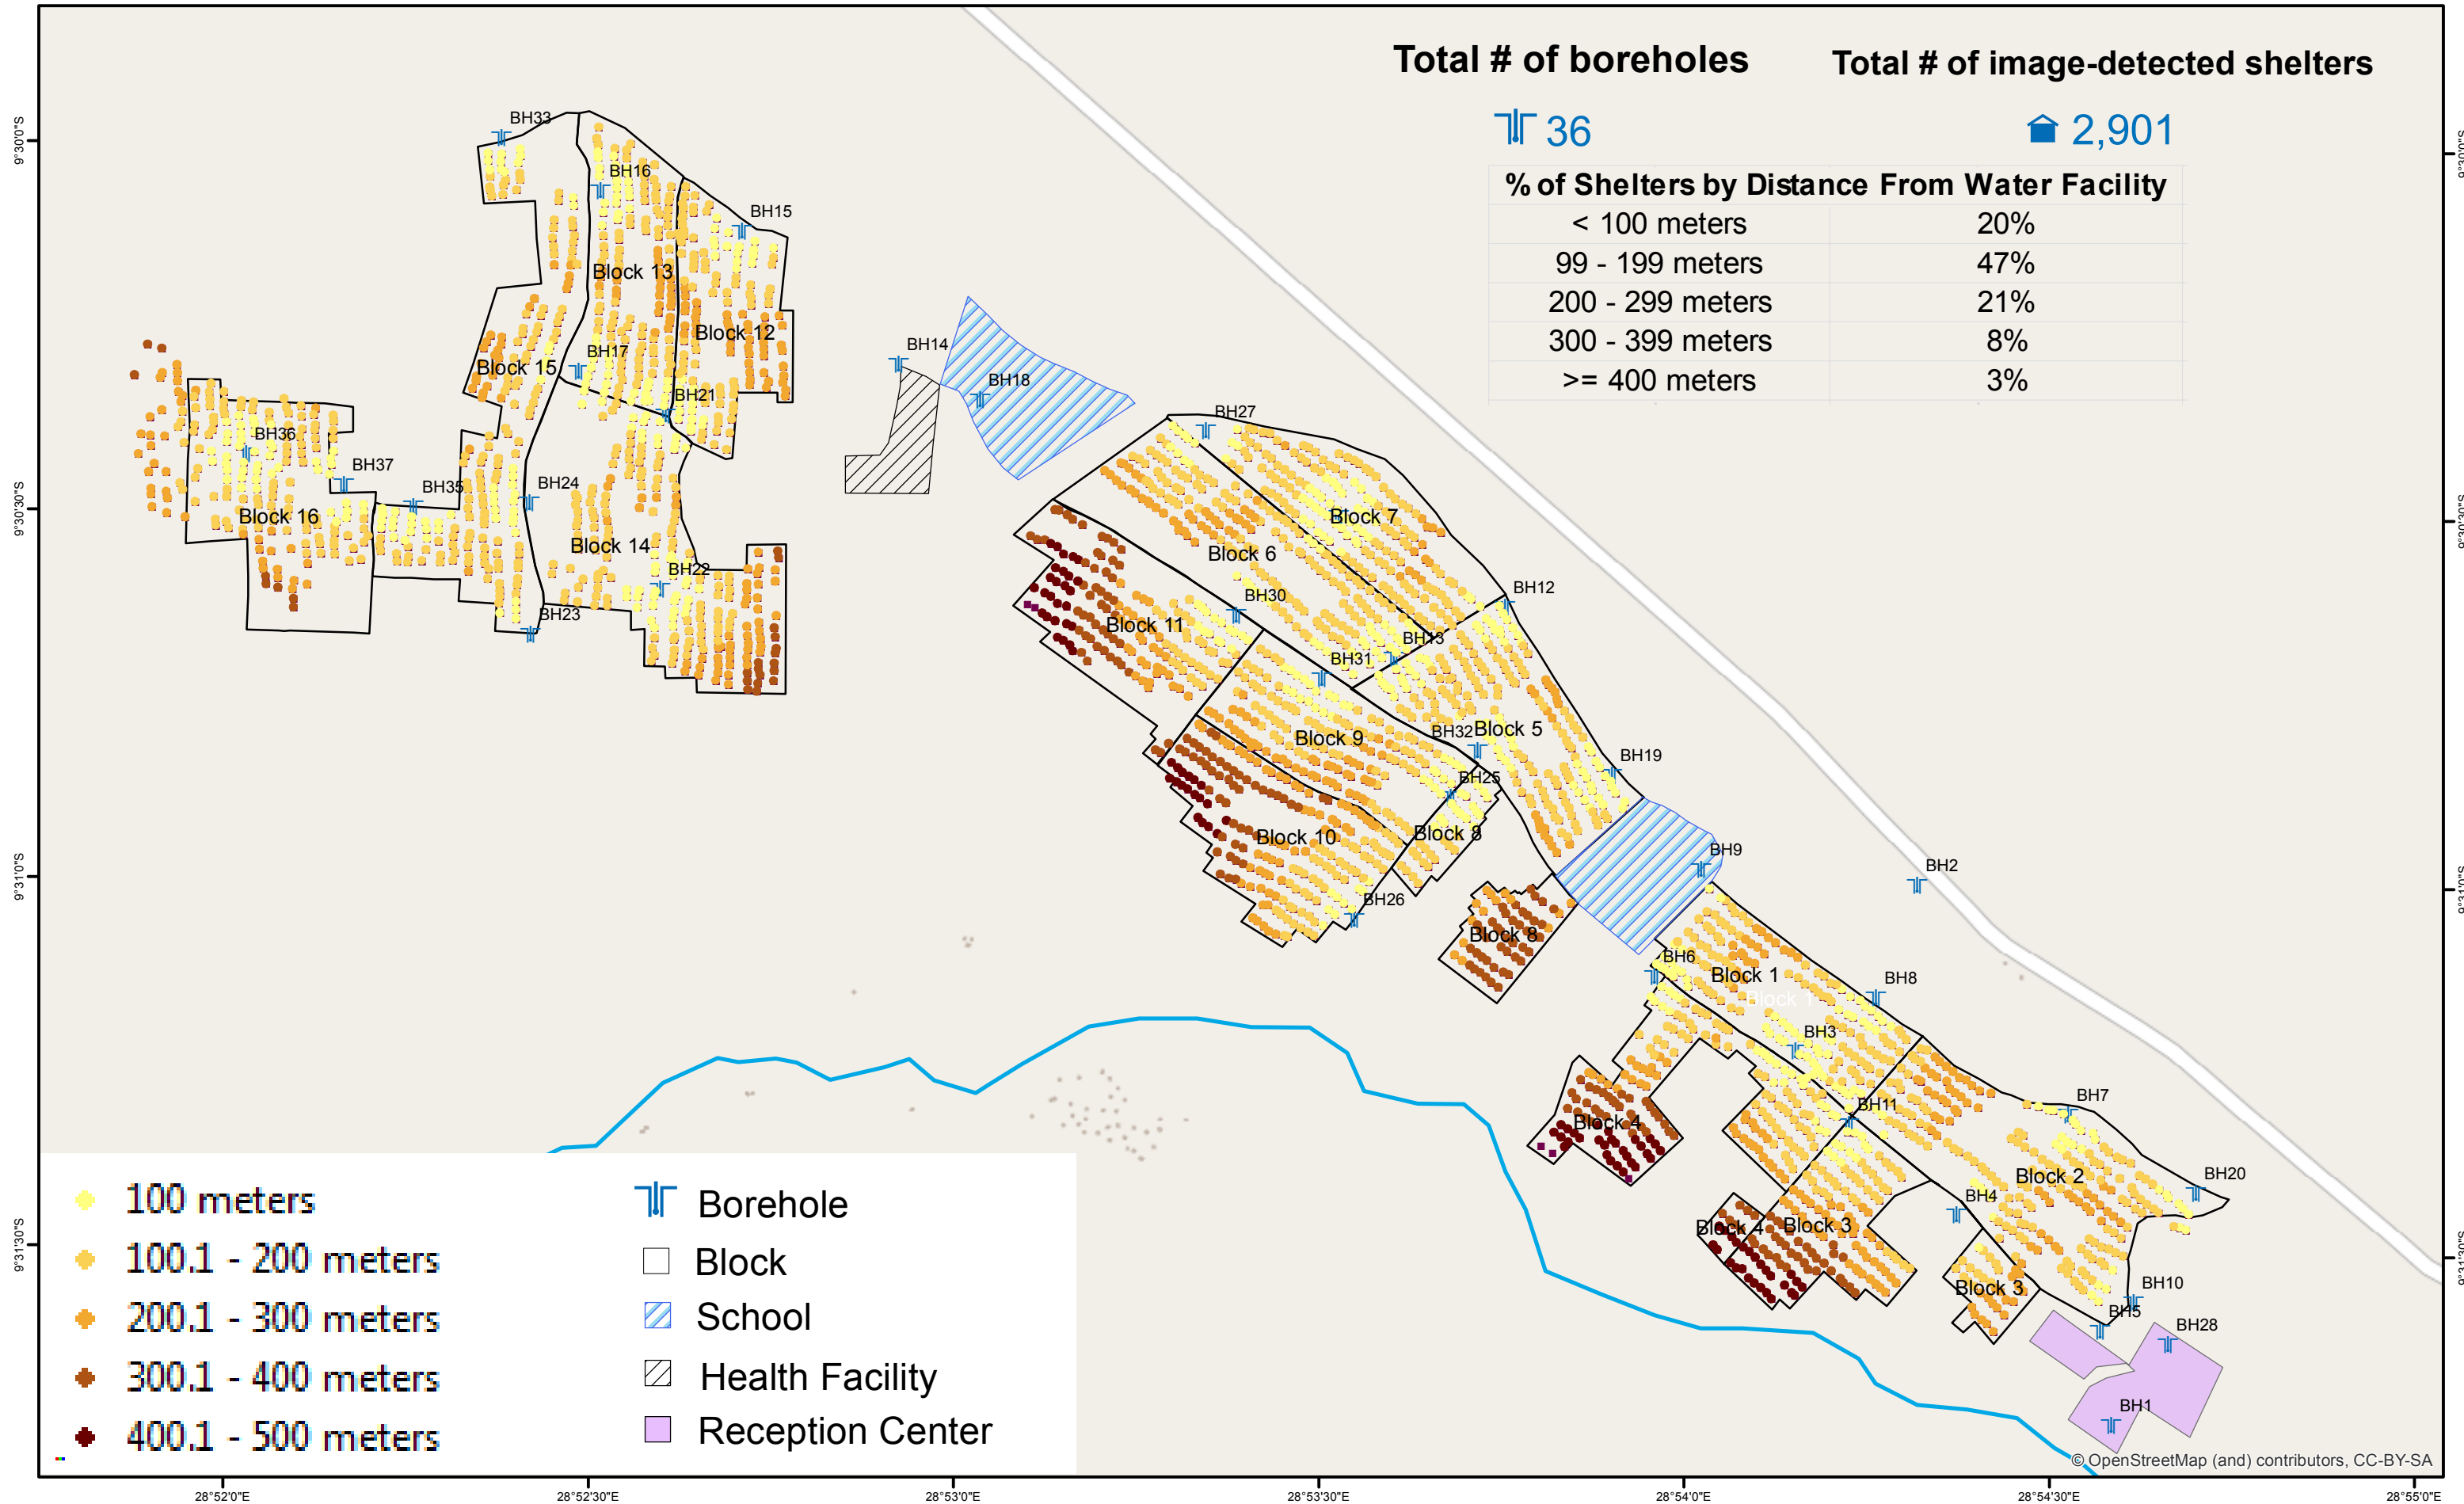

UNHCR Zambia: Mantapala Refugee Settlement- Distance from water facilities

As of 30 November 2018

The boundaries and names shown and the designations used on this map do not imply official endorsement or acceptance by the United Nations.