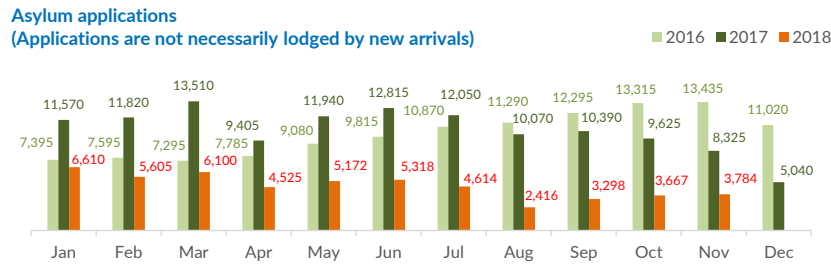

Italy weekly snapshot - 30 Dec 2018

(The charts below are based on figures from the Italian Ministry of Interior and UNHCR estimates. All figures are provisional and subject to change)

Total arrivals (1 Jan - 30 Dec 2018):	23,371
Total arrivals (1 Jan - 30 Dec 2017):	119,249
Total arrivals 1 Dec - 30 Dec 2018	360
Total arrivals 1 Dec - 30 Dec 2017	2,207
Average daily arrivals in December 2018 so far:	12
Average daily arrivals in November 2018:	33

Dead and missing in 2018 - Central Med (as of 30 Dec)	1,311
Dead and missing in 2018 - Mediterranean Sea (as of 30 Dec)	2,262
Dead and missing in 2017 - Central Med (as of 30 Dec)	2,872
Dead and missing in 2017 - Mediterranean Sea (as of 30 Dec)	3,139
Dead and missing in 2017 - Central Med	2,873
Dead and missing in 2017 - Mediterranean Sea	3,139

Estimated # of arrivals during the last seven days	161
(Based on arrivals or registration figures collected by UNHCR staff)	
Mon, 24 Dec 2018	1
Tue, 25 Dec 2018	0
Wed, 26 Dec 2018	0
Thu, 27 Dec 2018	43
Fri, 28 Dec 2018	39
Sat, 29 Dec 2018	49
Sun, 30 Dec 2018	29