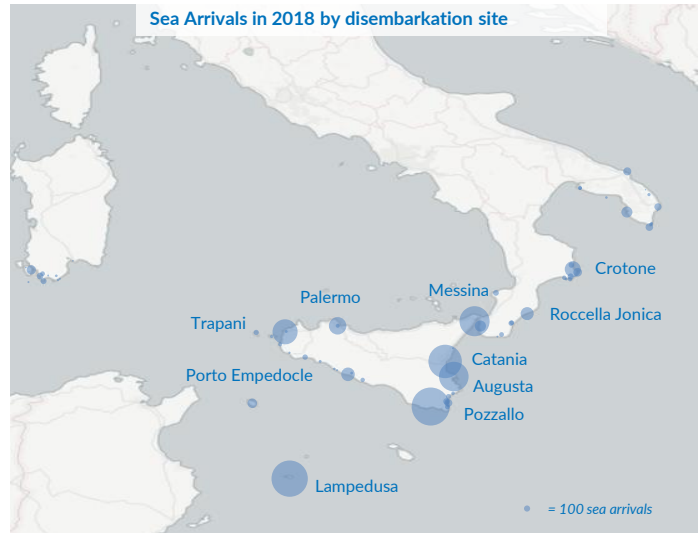

Italy weekly snapshot - 30 Dec 2018

(The charts below are based on figures from the Italian Ministry of Interior and UNHCR estimates. All figures are provisional and subject to change)

Total arrivals (1 Jan - 30 Dec 2018):	23,371
Total arrivals (1 Jan - 30 Dec 2017):	119,249
Total arrivals 1 Dec - 30 Dec 2018	360
Total arrivals 1 Dec - 30 Dec 2017	2,207
Average daily arrivals in December 2018 so far:	12
Average daily arrivals in November 2018:	33

Dead and missing in 2018 - Central Med (as of 30 Dec)	1,311
Dead and missing in 2018 - Mediterranean Sea (as of 30 Dec)	2,262
Dead and missing in 2017 - Central Med (as of 30 Dec)	2,872
Dead and missing in 2017 - Mediterranean Sea (as of 30 Dec)	3,139
Dead and missing in 2017 - Central Med	2,873
Dead and missing in 2017 - Mediterranean Sea	3,139

Estimated # of arrivals during the last seven days	161
(Based on arrivals or registration figures collected by UNHCR staff)	
Mon, 24 Dec 2018	1
Tue, 25 Dec 2018	0
Wed, 26 Dec 2018	0
Thu, 27 Dec 2018	43
Fri, 28 Dec 2018	39
Sat, 29 Dec 2018	49
Sun, 30 Dec 2018	29

Most common sea arrival nationalities in Italy (comparison with previous month)

Estimated daily sea arrivals in 2018