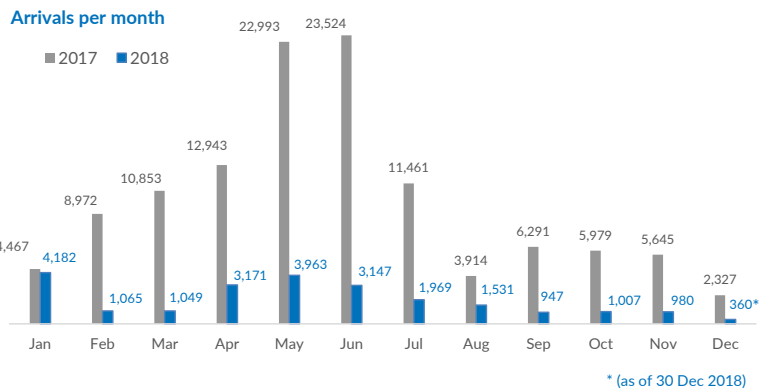

Italy weekly snapshot - 30 Dec 2018

(The charts below are based on figures from the Italian Ministry of Interior and UNHCR estimates. All figures are provisional and subject to change)

Total arrivals (1 Jan - 30 Dec 2018):	23,371
Total arrivals (1 Jan - 30 Dec 2017):	119,249
Total arrivals 1 Dec - 30 Dec 2018	360
Total arrivals 1 Dec - 30 Dec 2017	2,207
Average daily arrivals in December 2018 so far:	12
Average daily arrivals in November 2018:	33

Dead and missing in 2018 - Central Med (as of 30 Dec)	1,311
Dead and missing in 2018 - Mediterranean Sea (as of 30 Dec)	2,262
Dead and missing in 2017 - Central Med (as of 30 Dec)	2,872
Dead and missing in 2017 - Mediterranean Sea (as of 30 Dec)	3,139
Dead and missing in 2017 - Central Med	2,873
Dead and missing in 2017 - Mediterranean Sea	3,139

Estimated # of arrivals during the last seven days	161
(Based on arrivals or registration figures collected by UNHCR staff)	
Mon, 24 Dec 2018	1
Tue, 25 Dec 2018	0
Wed, 26 Dec 2018	0
Thu, 27 Dec 2018	43
Fri, 28 Dec 2018	39
Sat, 29 Dec 2018	49
Sun, 30 Dec 2018	29