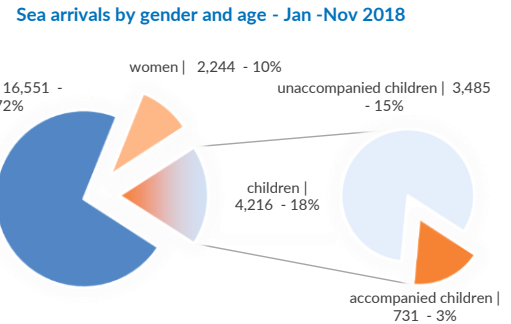

Italy weekly snapshot - 30 Dec 2018

(The charts below are based on figures from the Italian Ministry of Interior and UNHCR estimates. All figures are provisional and subject to change)

Total arrivals (1 Jan - 30 Dec 2018):	23,371
Total arrivals (1 Jan - 30 Dec 2017):	119,249
Total arrivals 1 Dec - 30 Dec 2018	360
Total arrivals 1 Dec - 30 Dec 2017	2,207
Average daily arrivals in December 2018 so far:	12
Average daily arrivals in November 2018:	33

Dead and missing in 2018 - Central Med (as of 30 Dec)	1,311
Dead and missing in 2018 - Mediterranean Sea (as of 30 Dec)	2,262
Dead and missing in 2017 - Central Med (as of 30 Dec)	2,872
Dead and missing in 2017 - Mediterranean Sea (as of 30 Dec)	3,139
Dead and missing in 2017 - Central Med	2,873
Dead and missing in 2017 - Mediterranean Sea	3,139

Estimated # of arrivals during the last seven days	161
(Based on arrivals or registration figures collected by UNHCR staff)	
Mon, 24 Dec 2018	1
Tue, 25 Dec 2018	0
Wed, 26 Dec 2018	0
Thu, 27 Dec 2018	43
Fri, 28 Dec 2018	39
Sat, 29 Dec 2018	49
Sun, 30 Dec 2018	29