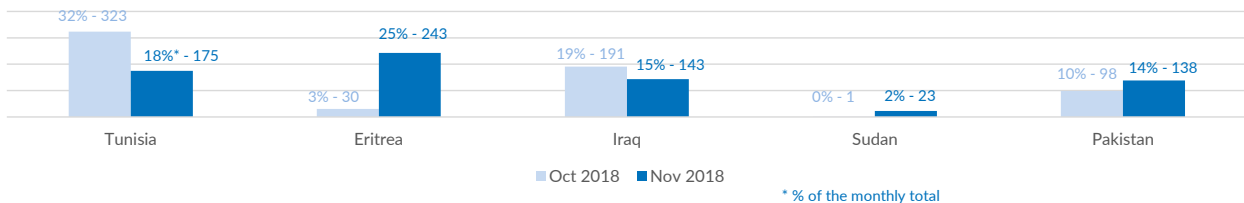

Most common sea arrival nationalities in Italy (comparison with previous month)