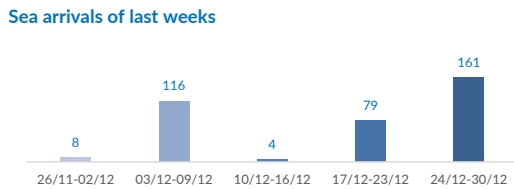

Italy weekly snapshot - 30 Dec 2018

(The charts below are based on figures from the Italian Ministry of Interior and UNHCR estimates. All figures are provisional and subject to change)

Total arrivals (1 Jan - 30 Dec 2018):	23,371
Total arrivals (1 Jan - 30 Dec 2017):	119,249
Total arrivals 1 Dec - 30 Dec 2018	360
Total arrivals 1 Dec - 30 Dec 2017	2,207
Average daily arrivals in December 2018 so far:	12
Average daily arrivals in November 2018:	33

Dead and missing in 2018 - Central Med (as of 30 Dec)	1,311
Dead and missing in 2018 - Mediterranean Sea (as of 30 Dec)	2,262
Dead and missing in 2017 - Central Med (as of 30 Dec)	2,872
Dead and missing in 2017 - Mediterranean Sea (as of 30 Dec)	3,139
Dead and missing in 2017 - Central Med	2,873
Dead and missing in 2017 - Mediterranean Sea	3,139

Estimated # of arrivals during the last seven days	161
(Based on arrivals or registration figures collected by UNHCR staff)	
Mon, 24 Dec 2018	1
Tue, 25 Dec 2018	0
Wed, 26 Dec 2018	0
Thu, 27 Dec 2018	43
Fri, 28 Dec 2018	39
Sat, 29 Dec 2018	49
Sun, 30 Dec 2018	29