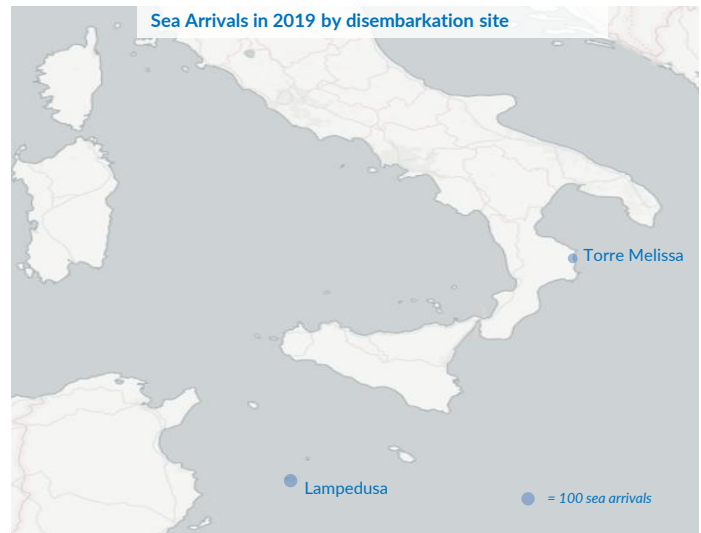

Italy weekly snapshot - 20 Jan 2019

(The charts below are based on figures from the Italian Ministry of Interior and UNHCR estimates. All figures are provisional and subject to change)

Total arrivals (1 Jan - 20 Jan 2019):	156
Total arrivals (1 Jan - 20 Jan 2018):	2,778
Total arrivals 1 Jan - 20 Jan 2019	156
Total arrivals 1 Jan - 20 Jan 2018	2,778
Average daily arrivals in January 2019 so far:	8
Average daily arrivals in December 2018:	12

Dead and missing in 2019 - Central Med (as of 20 Jan)	129
Dead and missing in 2019 - Mediterranean Sea (as of 20 Jan)	185
Dead and missing in 2018 - Central Med (as of 20 Jan)	179
Dead and missing in 2018 - Mediterranean Sea (as of 20 Jan)	208
Dead and missing in 2018 - Central Med	1,311
Dead and missing in 2018 - Mediterranean Sea	2,277

Estimated # of arrivals during the last seven days **102**

(Based on arrivals or registration figures collected by UNHCR staff)

Mon, 14 Jan 2019	0
Tue, 15 Jan 2019	0
Wed, 16 Jan 2019	0
Thu, 17 Jan 2019	0
Fri, 18 Jan 2019	73
Sat, 19 Jan 2019	16
Sun, 20 Jan 2019	13