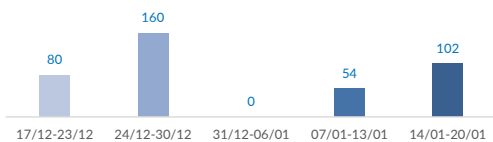

Italy weekly snapshot - 20 Jan 2019

(The charts below are based on figures from the Italian Ministry of Interior and UNHCR estimates. All figures are provisional and subject to change)

Total arrivals (1 Jan - 20 Jan 2019):	156
Total arrivals (1 Jan - 20 Jan 2018):	2,778
Total arrivals 1 Jan - 20 Jan 2019	156
Total arrivals 1 Jan - 20 Jan 2018	2,778
Average daily arrivals in January 2019 so far:	8
Average daily arrivals in December 2018:	12

Estimated # of arrivals during the last seven days **102**

(Based on arrivals or registration figures collected by UNHCR staff)

Mon, 14 Jan 2019	0
Tue, 15 Jan 2019	0
Wed, 16 Jan 2019	0
Thu, 17 Jan 2019	0
Fri, 18 Jan 2019	73
Sat, 19 Jan 2019	16
Sun, 20 Jan 2019	13

Arrivals per month

* (as of 20 Jan 2019)

Sea arrivals of last weeks

Asylum applications

(Applications are not necessarily lodged by new arrivals)

Sea arrivals by gender and age - Jan -Dec 2018

Most common sea arrival nationalities in Italy (comparison with previous month)