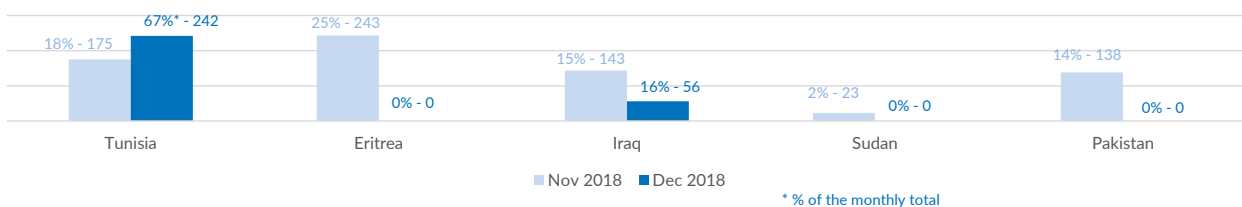

Estimated # of arrivals during the last seven days **102**

(Based on arrivals or registration figures collected by UNHCR staff)

Mon, 14 Jan 2019	0
Tue, 15 Jan 2019	0
Wed, 16 Jan 2019	0
Thu, 17 Jan 2019	0
Fri, 18 Jan 2019	73
Sat, 19 Jan 2019	16
Sun, 20 Jan 2019	13

Arrivals per month

* (as of 20 Jan 2019)

Sea arrivals of last weeks

Asylum applications

(Applications are not necessarily lodged by new arrivals)

Sea arrivals by gender and age - Jan -Dec 2018

Most common sea arrival nationalities in Italy (comparison with previous month)