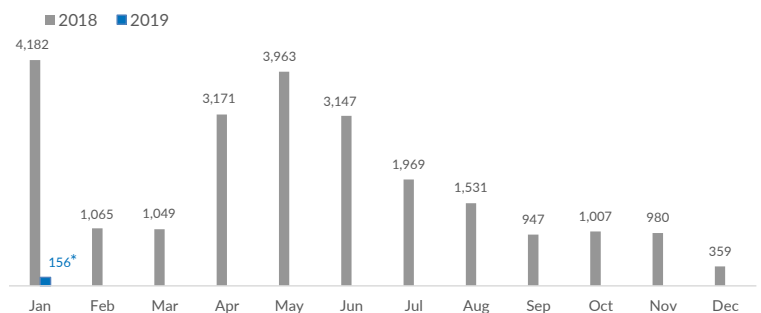

Arrivals per month