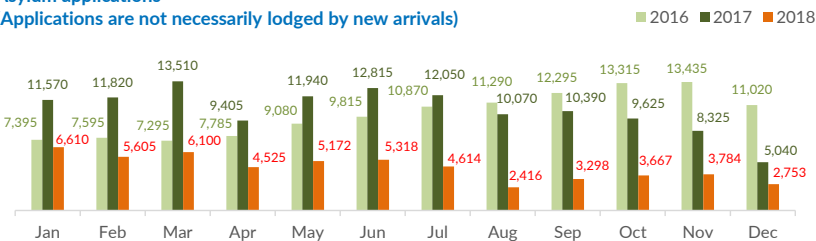

Estimated # of arrivals during the last seven days **102**

(Based on arrivals or registration figures collected by UNHCR staff)

Mon, 14 Jan 2019	0
Tue, 15 Jan 2019	0
Wed, 16 Jan 2019	0
Thu, 17 Jan 2019	0
Fri, 18 Jan 2019	73
Sat, 19 Jan 2019	16
Sun, 20 Jan 2019	13

Arrivals per month

* (as of 20 Jan 2019)

Sea arrivals of last weeks

Asylum applications

(Applications are not necessarily lodged by new arrivals)

Sea arrivals by gender and age - Jan -Dec 2018

Most common sea arrival nationalities in Italy (comparison with previous month)

* % of the monthly total

Estimated daily sea arrivals in 2019