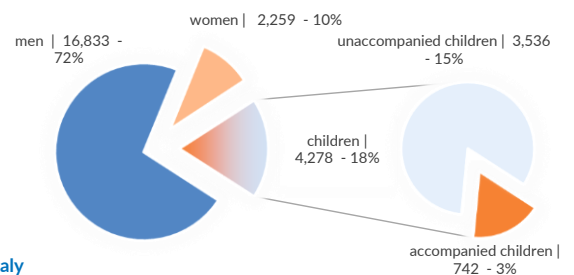

Italy weekly snapshot - 20 Jan 2019

(The charts below are based on figures from the Italian Ministry of Interior and UNHCR estimates. All figures are provisional and subject to change)

Total arrivals (1 Jan - 20 Jan 2019):	156
Total arrivals (1 Jan - 20 Jan 2018):	2,778
Total arrivals 1 Jan - 20 Jan 2019	156
Total arrivals 1 Jan - 20 Jan 2018	2,778
Average daily arrivals in January 2019 so far:	8
Average daily arrivals in December 2018:	12

Estimated # of arrivals during the last seven days **102**

(Based on arrivals or registration figures collected by UNHCR staff)

Mon, 14 Jan 2019	0
Tue, 15 Jan 2019	0
Wed, 16 Jan 2019	0
Thu, 17 Jan 2019	0
Fri, 18 Jan 2019	73
Sat, 19 Jan 2019	16
Sun, 20 Jan 2019	13

Arrivals per month

* (as of 20 Jan 2019)

Sea arrivals of last weeks

Asylum applications

(Applications are not necessarily lodged by new arrivals)

Sea arrivals by gender and age - Jan -Dec 2018

Most common sea arrival nationalities in Italy (comparison with previous month)