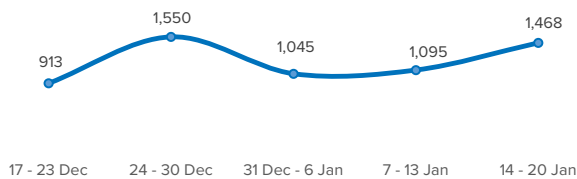

SPAIN Weekly snapshot - Week 3 (14 - 20 Jan 2019)

The charts below are based on figures from the Ministry of Interior and UNHCR estimates. All figures are provisional and subject to change

Refugees & migrants: sea and land arrivals in week 3¹

Sea and land arrivals during the last five weeks²

Arrivals per month²

Most common nationalities, Jan-Dec 2018²

Demographic breakdown, Jan-Dec 2018²