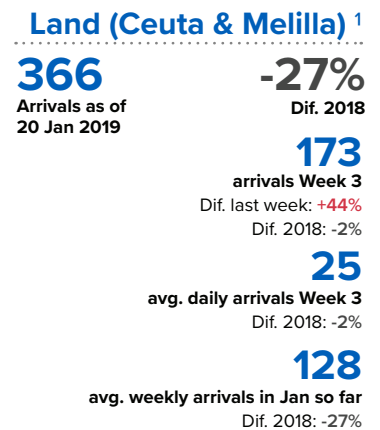

SPAIN Weekly snapshot - Week 3 (14 - 20 Jan 2019)

The charts below are based on figures from the Ministry of Interior and UNHCR estimates. All figures are provisional and subject to change

Refugees & migrants: sea and land arrivals in week 3¹

Sea and land arrivals during the last five weeks²

Arrivals per month²

Most common nationalities, Jan-Dec 2018²

Demographic breakdown, Jan-Dec 2018²