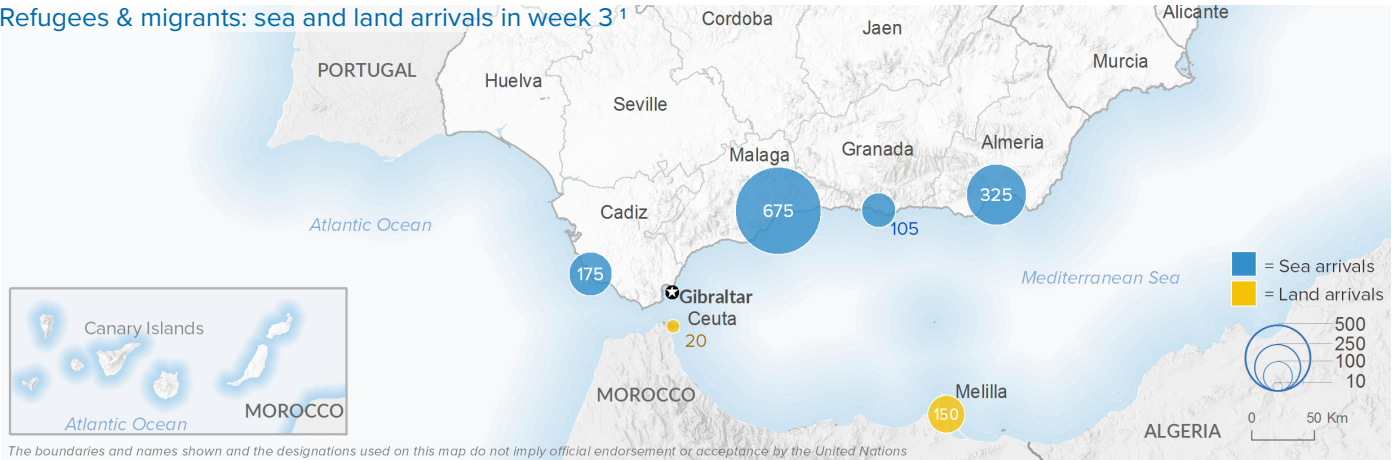

SPAIN Weekly snapshot - Week 3 (14 - 20 Jan 2019)

The charts below are based on figures from the Ministry of Interior and UNHCR estimates. All figures are provisional and subject to change

Refugees & migrants: sea and land arrivals in week 3¹

Sea and land arrivals during the last five weeks²

Arrivals per month²

Most common nationalities, Jan-Dec 2018²

Demographic breakdown, Jan-Dec 2018²