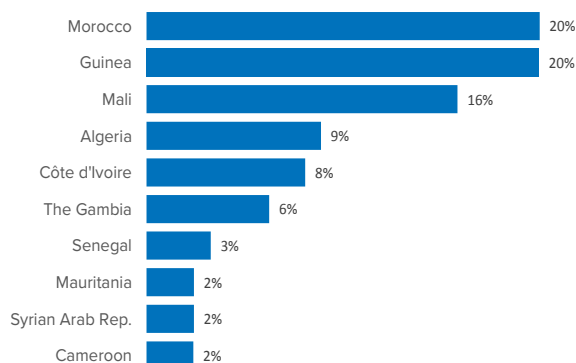

SPAIN Weekly snapshot - Week 3 (14 - 20 Jan 2019)

The charts below are based on figures from the Ministry of Interior and UNHCR estimates. All figures are provisional and subject to change

Refugees & migrants: sea and land arrivals in week 3¹

Sea and land arrivals during the last five weeks²

Arrivals per month²

Most common nationalities, Jan-Dec 2018²

Demographic breakdown, Jan-Dec 2018²