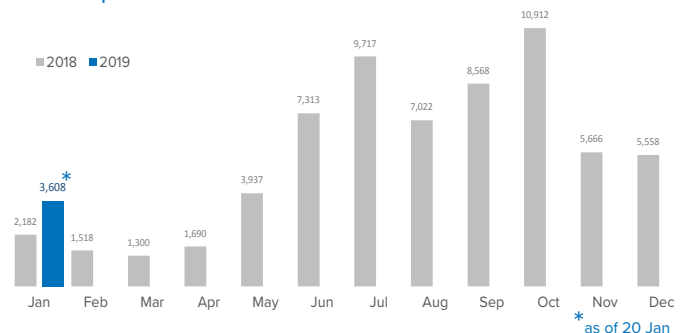

SPAIN Weekly snapshot - Week 3 (14 - 20 Jan 2019)

The charts below are based on figures from the Ministry of Interior and UNHCR estimates. All figures are provisional and subject to change

Refugees & migrants: sea and land arrivals in week 3¹

Sea and land arrivals during the last five weeks²

Arrivals per month²

Most common nationalities, Jan-Dec 2018²

Demographic breakdown, Jan-Dec 2018²