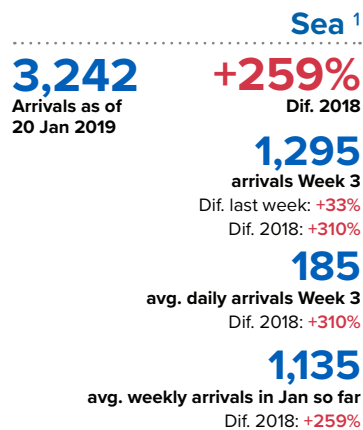

SPAIN Weekly snapshot - Week 3 (14 - 20 Jan 2019)

The charts below are based on figures from the Ministry of Interior and UNHCR estimates. All figures are provisional and subject to change

Refugees & migrants: sea and land arrivals in week 3¹

Sea and land arrivals during the last five weeks²

Arrivals per month²

Most common nationalities, Jan-Dec 2018²

Demographic breakdown, Jan-Dec 2018²