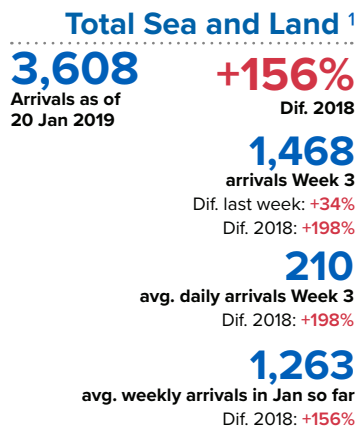

SPAIN Weekly snapshot - Week 3 (14 - 20 Jan 2019)

The charts below are based on figures from the Ministry of Interior and UNHCR estimates. All figures are provisional and subject to change

Refugees & migrants: sea and land arrivals in week 3¹

Sea and land arrivals during the last five weeks²

Arrivals per month²

Most common nationalities, Jan-Dec 2018²

Demographic breakdown, Jan-Dec 2018²