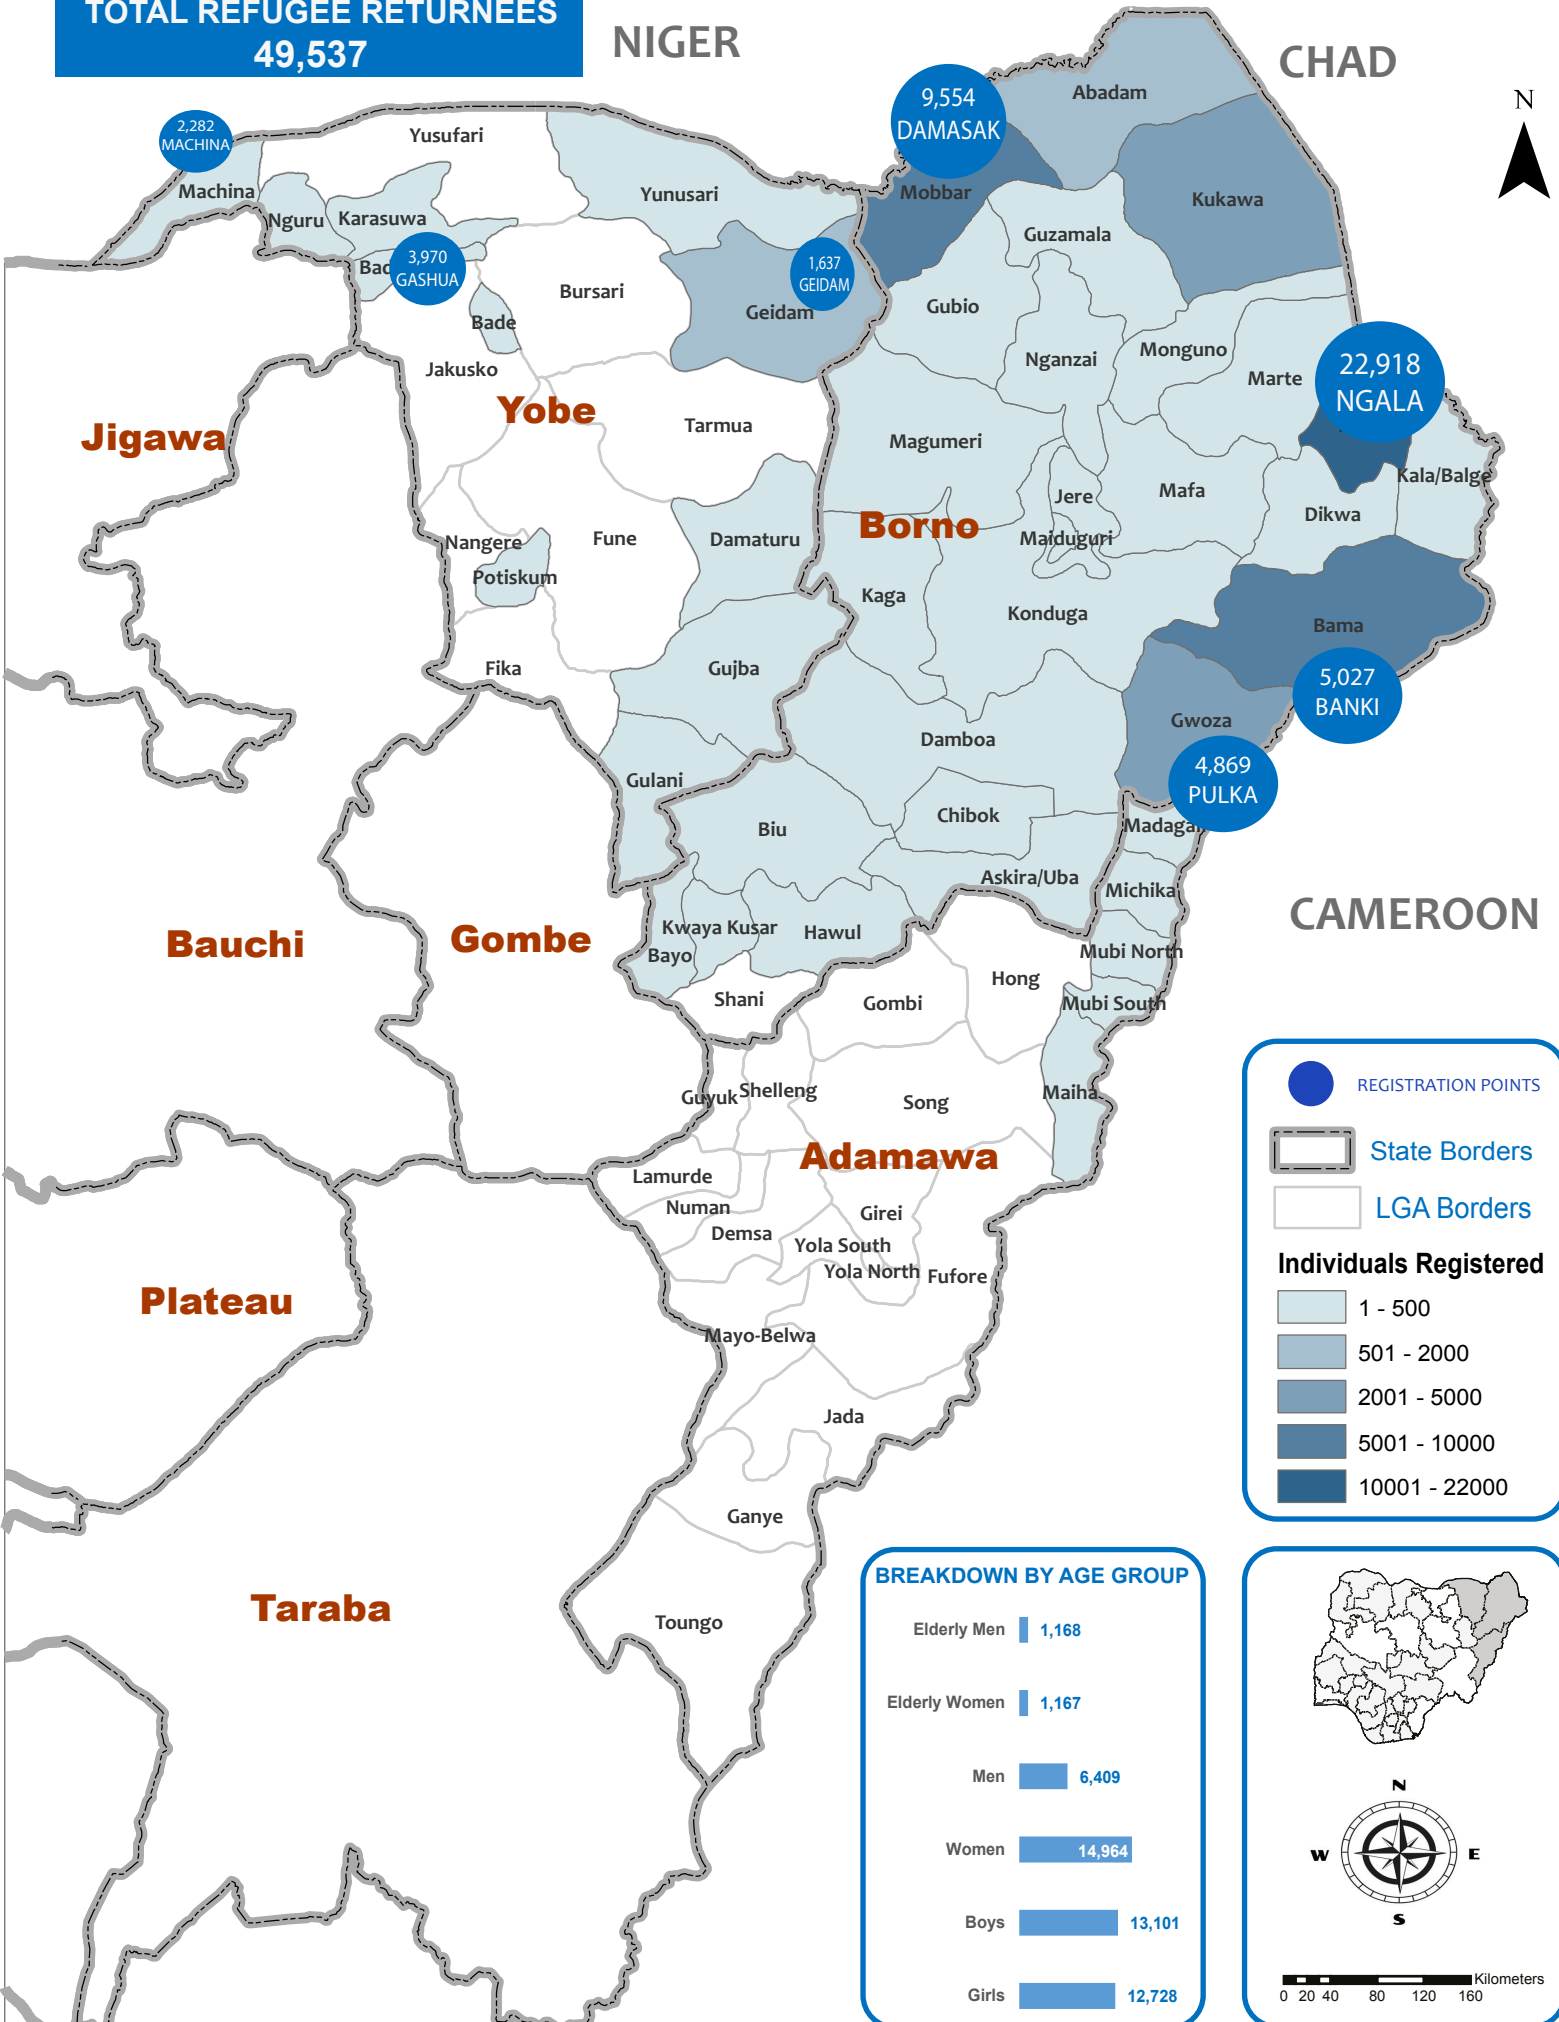

NIGERIA: REFUGEE RETURNEES DISTRIBUTION IN NORTHEAST DISTRIBUTED BY LGA OF ORIGIN

Jan - Dec 2018

TOTAL REFUGEE RETURNEES
49,537

REGISTRATION POINTS

State Borders

LGA Borders

Individuals Registered

- 1 - 500
- 501 - 2000
- 2001 - 5000
- 5001 - 10000
- 10001 - 22000

The boundaries and the names shown and the designations used on this map do not imply official endorsement or acceptance by the United Nations. Contact: nigabim@unhcr.org