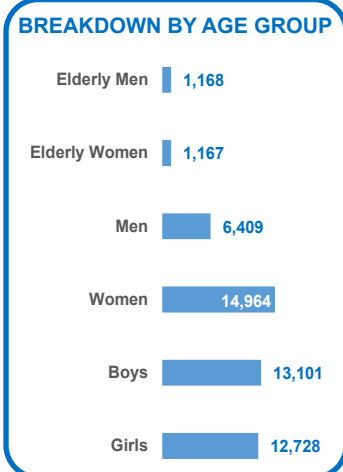

NIGERIA: REFUGEE RETURNEES DISTRIBUTION IN NORTHEAST DISTRIBUTED BY LGA OF ORIGIN

Jan - Dec 2018

TOTAL REFUGEE RETURNEES
49,537

REGISTRATION POINTS

State Borders

LGA Borders

Individuals Registered

- 1 - 500
- 501 - 2000
- 2001 - 5000
- 5001 - 10000
- 10001 - 22000