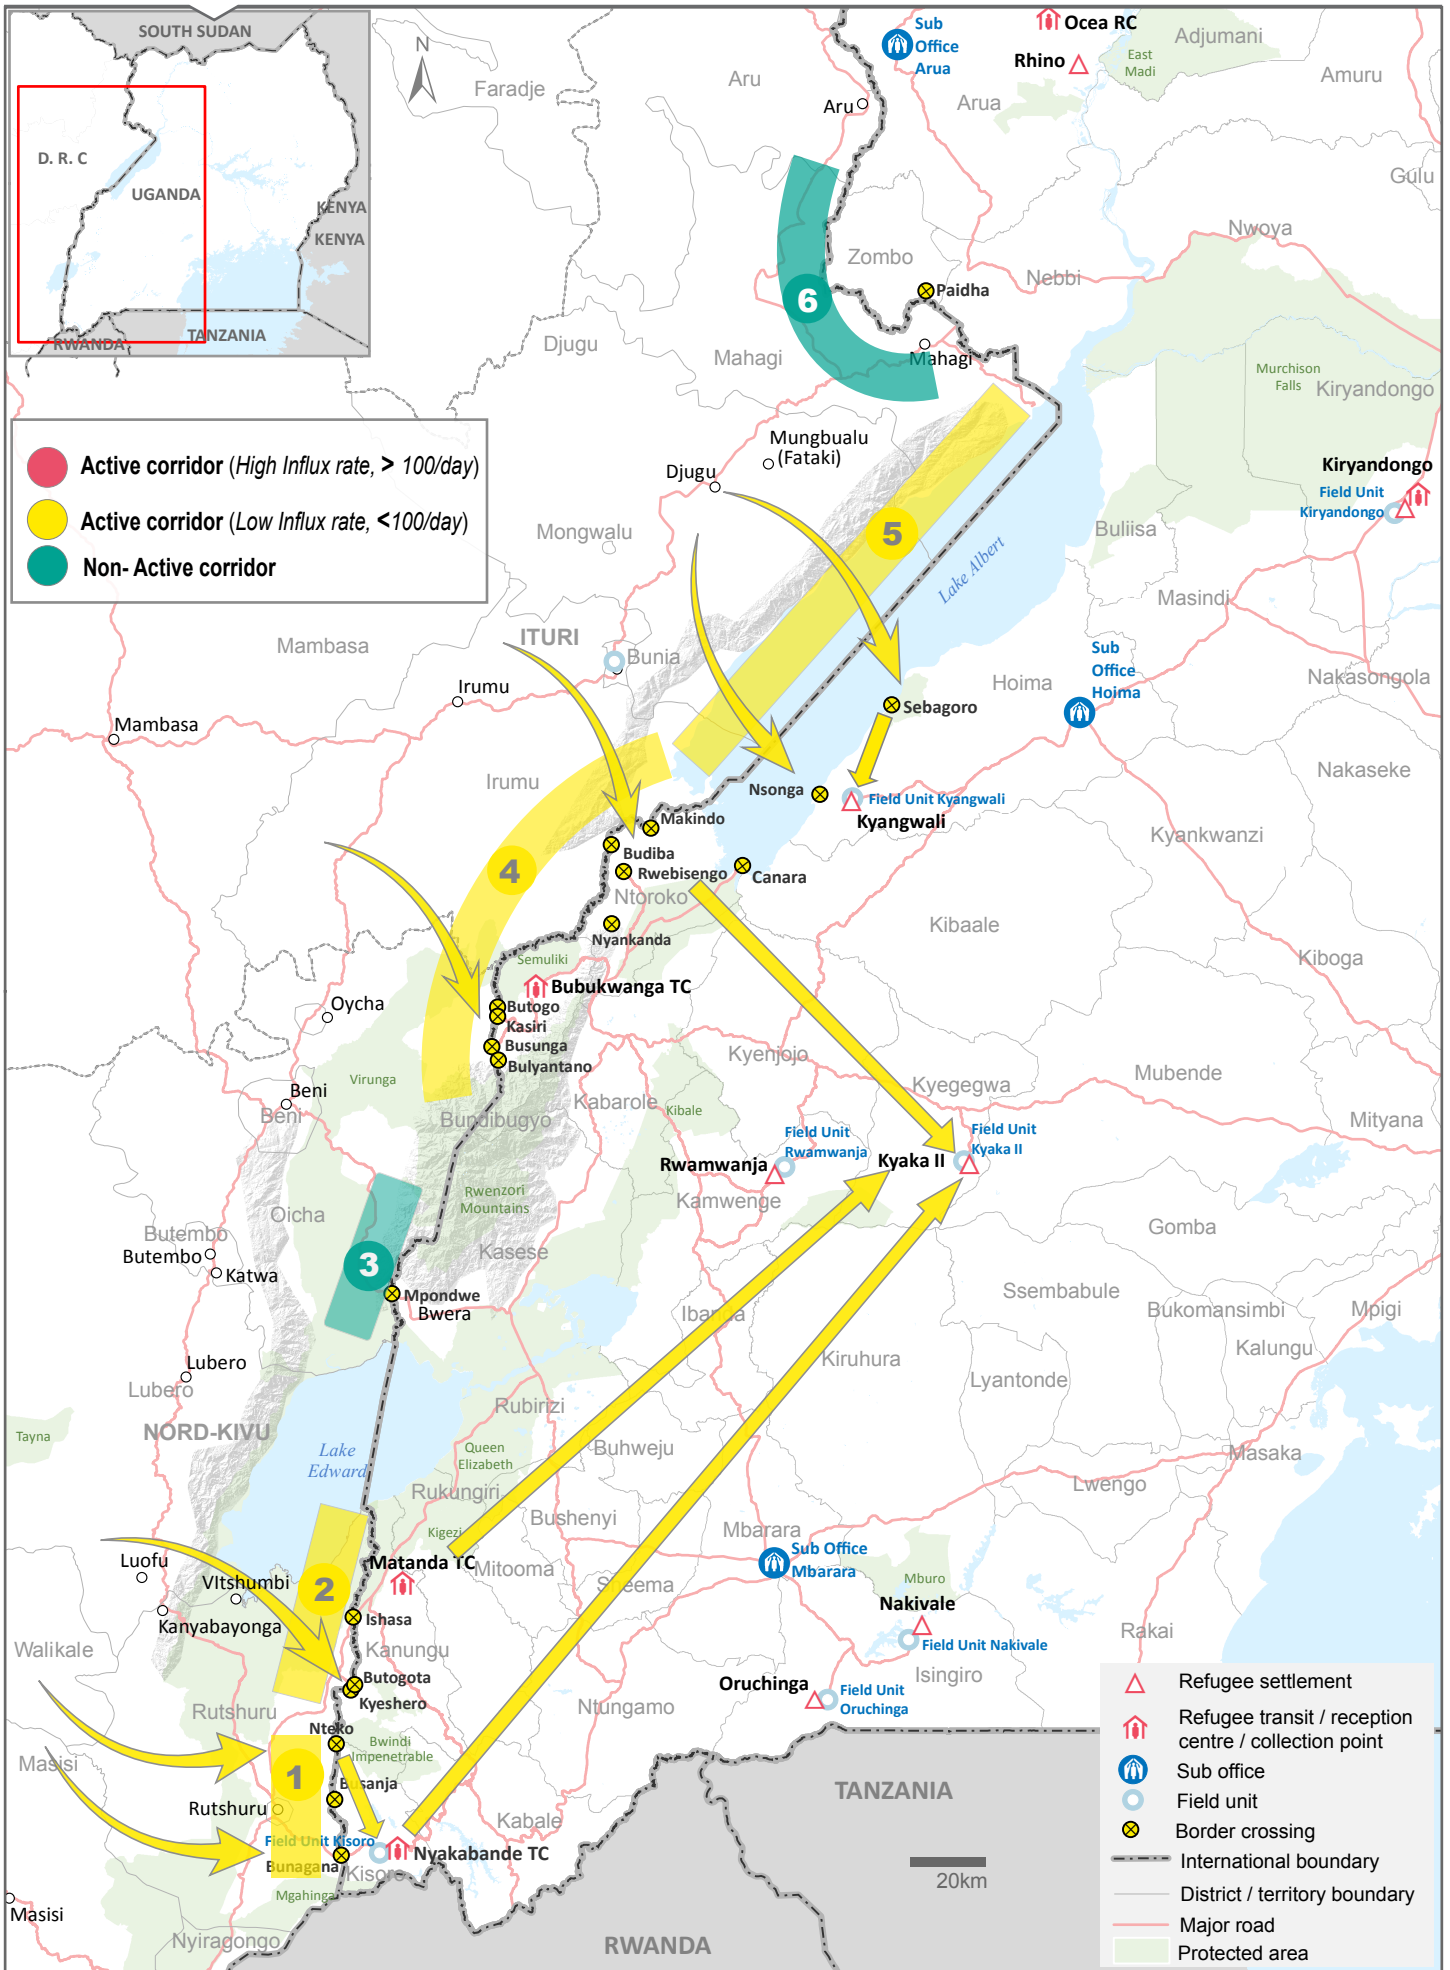

DRC Refugee Influx to Uganda

as of 31 January 2019

The boundaries and names shown and the designations used on this map do not imply official endorsement or acceptance by the United Nations.

Data Sources: Daily arrivals data (January 2019) - Joint Border monitoring with UNHCR, OPM & NGO partners