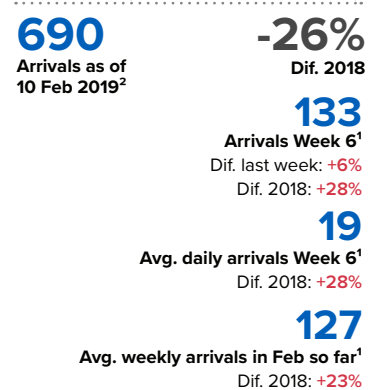

SPAIN Weekly snapshot - Week 6 (4 - 10 Feb 2019)

The charts below are based on figures from the Ministry of Interior and UNHCR estimates. All figures are provisional and subject to change

Refugees & migrants: sea and land arrivals in week 6¹

Total Sea and Land

Sea

Land (Ceuta & Melilla)

Sea and land arrivals during the last five weeks¹

Arrivals per month²

Most common nationalities, Jan-Dec 2018²

Demographic breakdown, Jan-Dec 2018²