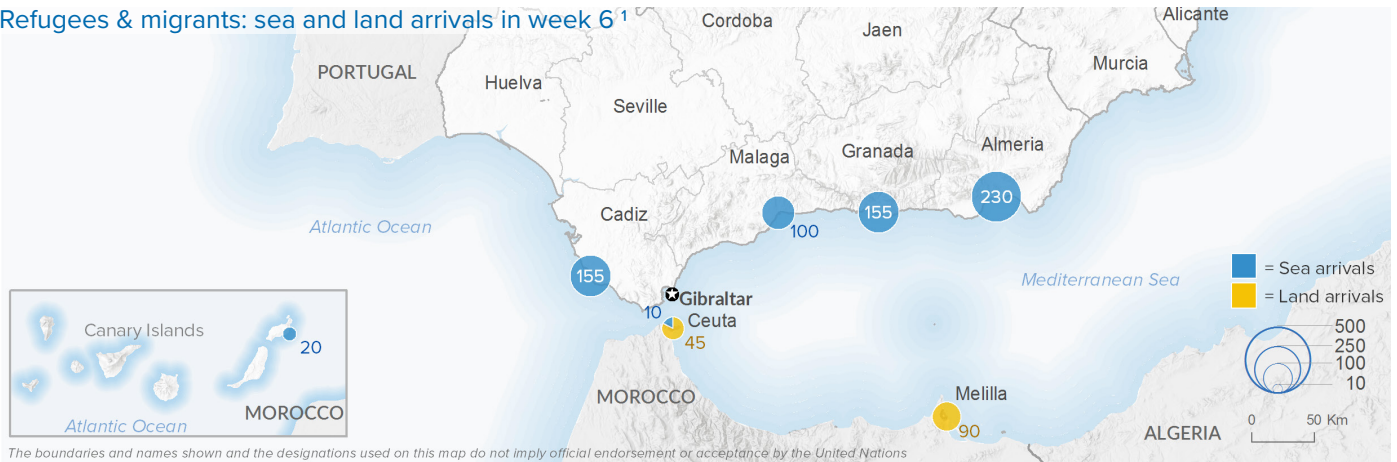

SPAIN Weekly snapshot - Week 6 (4 - 10 Feb 2019)

The charts below are based on figures from the Ministry of Interior and UNHCR estimates. All figures are provisional and subject to change

Refugees & migrants: sea and land arrivals in week 6¹

Total Sea and Land

Sea

Land (Ceuta & Melilla)

Sea and land arrivals during the last five weeks¹

Arrivals per month²

Most common nationalities, Jan-Dec 2018²

Demographic breakdown, Jan-Dec 2018²