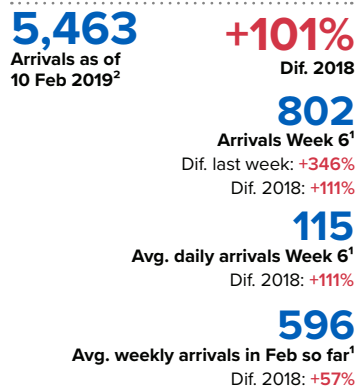

SPAIN Weekly snapshot - Week 6 (4 - 10 Feb 2019)

The charts below are based on figures from the Ministry of Interior and UNHCR estimates. All figures are provisional and subject to change

Refugees & migrants: sea and land arrivals in week 6¹

Total Sea and Land

Sea

Land (Ceuta & Melilla)

Sea and land arrivals during the last five weeks¹

Arrivals per month²

Most common nationalities, Jan-Dec 2018²

Demographic breakdown, Jan-Dec 2018²