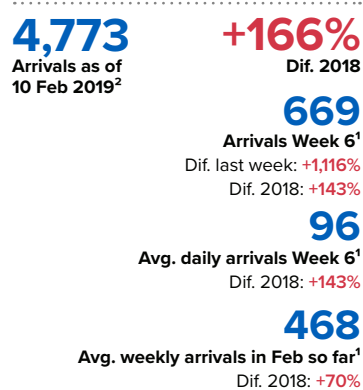

SPAIN Weekly snapshot - Week 6 (4 - 10 Feb 2019)

The charts below are based on figures from the Ministry of Interior and UNHCR estimates. All figures are provisional and subject to change

Refugees & migrants: sea and land arrivals in week 6¹

Total Sea and Land

Sea

Land (Ceuta & Melilla)

Sea and land arrivals during the last five weeks¹

Arrivals per month²

Most common nationalities, Jan-Dec 2018²

Demographic breakdown, Jan-Dec 2018²