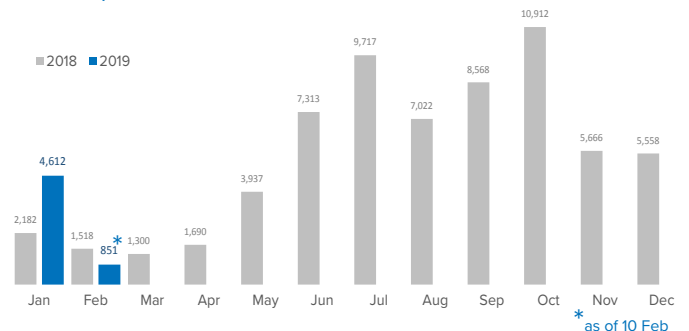

SPAIN Weekly snapshot - Week 6 (4 - 10 Feb 2019)

The charts below are based on figures from the Ministry of Interior and UNHCR estimates. All figures are provisional and subject to change

Refugees & migrants: sea and land arrivals in week 6¹

Total Sea and Land

Sea

Land (Ceuta & Melilla)

Sea and land arrivals during the last five weeks¹

Arrivals per month²

Most common nationalities, Jan-Dec 2018²

Demographic breakdown, Jan-Dec 2018²