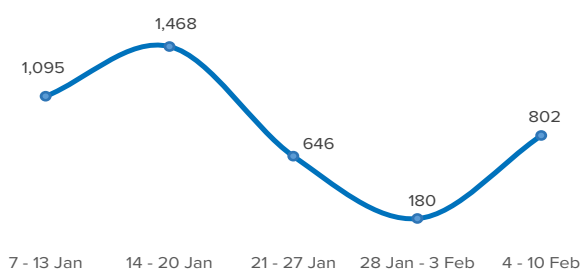

SPAIN Weekly snapshot - Week 6 (4 - 10 Feb 2019)

The charts below are based on figures from the Ministry of Interior and UNHCR estimates. All figures are provisional and subject to change

Refugees & migrants: sea and land arrivals in week 6¹

Total Sea and Land

Sea

Land (Ceuta & Melilla)

Sea and land arrivals during the last five weeks¹

Arrivals per month²

Most common nationalities, Jan-Dec 2018²

Demographic breakdown, Jan-Dec 2018²