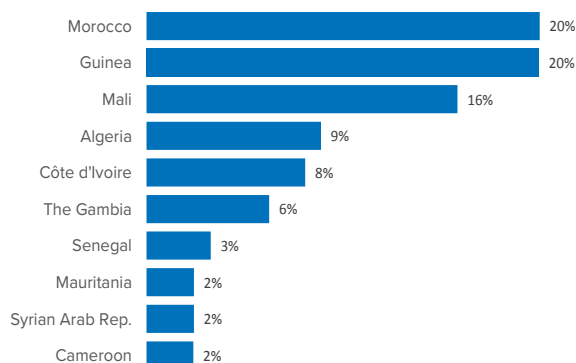

SPAIN Weekly snapshot - Week 6 (4 - 10 Feb 2019)

The charts below are based on figures from the Ministry of Interior and UNHCR estimates. All figures are provisional and subject to change

Refugees & migrants: sea and land arrivals in week 6¹

Total Sea and Land

Sea

Land (Ceuta & Melilla)

Sea and land arrivals during the last five weeks¹

Arrivals per month²

Most common nationalities, Jan-Dec 2018²

Demographic breakdown, Jan-Dec 2018²