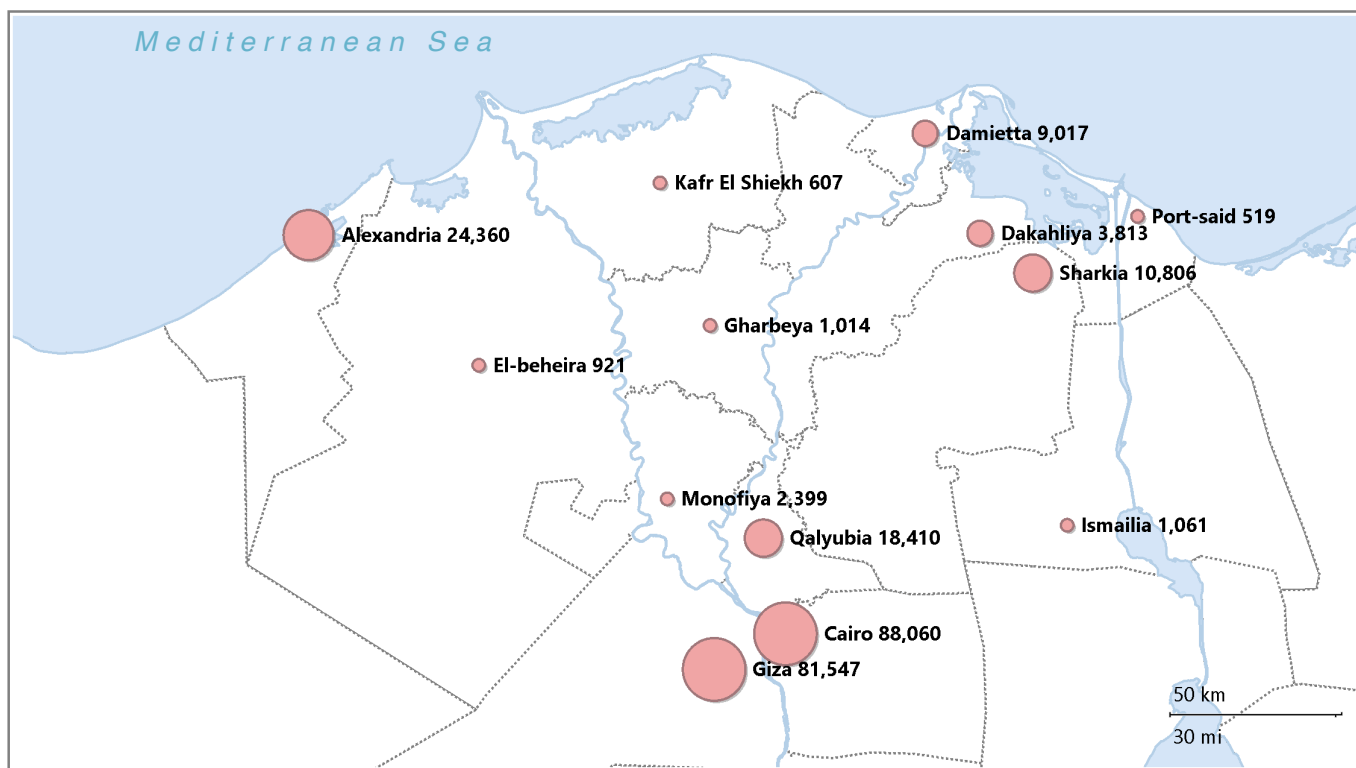

# UNHCR Egypt Monthly Statistical Report

as of 31 January 2019

**Total Population 247,142**

**Asylum Seekers\* 194,028 79%**

**Refugees 53,114 21%**

**Syrians 133,028 54%**    **Other Nationalities 114,114 46%**

## BREAKDOWN BY COUNTRY OF ORIGIN

TOTAL ASYLUM SEEKERS REFUGEES

## REGISTERED IN JANUARY 2019

\* All Syrians who approached UNHCR Egypt after 2011 are registered as asylum seekers and do not undergo refugee status determination but are considered as Refugees  
The boundaries, names shown and the designations used on this map do not imply official endorsement or acceptance by the United Nations