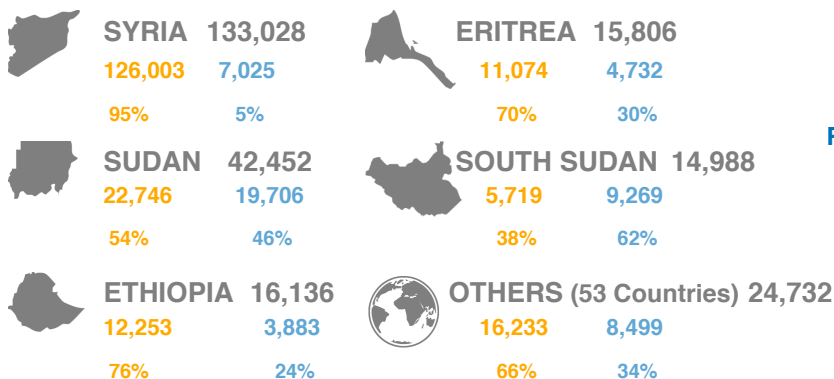

# UNHCR Egypt Monthly Statistical Report

as of 31 January 2019

**Total Population 247,142**

**Asylum Seekers\* 194,028 79%**

**Refugees 53,114 21%**

**Syrians 133,028 54%**    **Other Nationalities 114,114 46%**

## BREAKDOWN BY COUNTRY OF ORIGIN

TOTAL ASYLUM SEEKERS REFUGEES