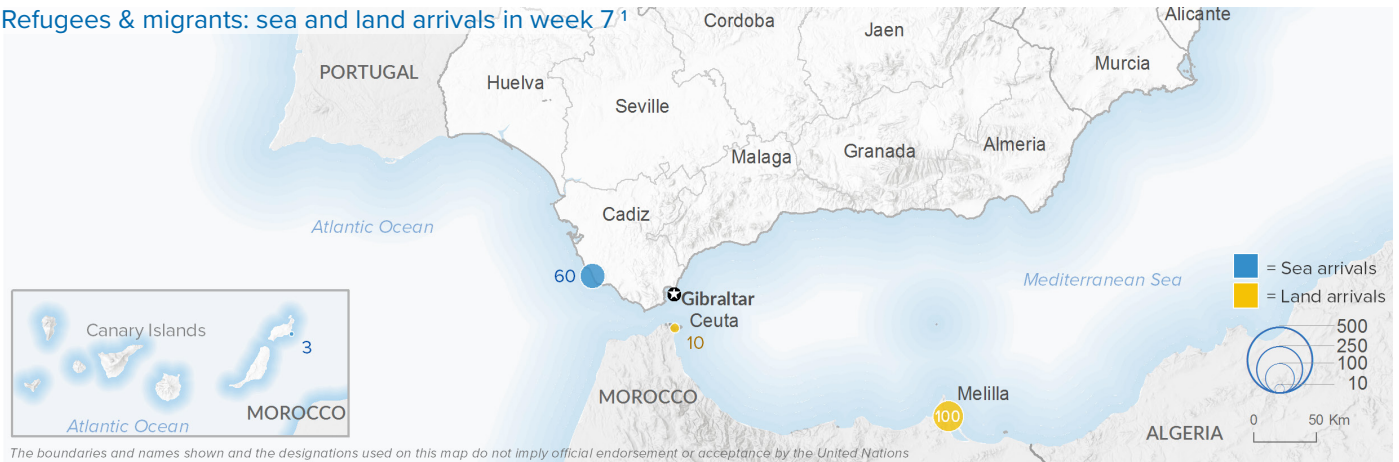

# SPAIN Weekly snapshot - Week 7 (11 - 17 Feb 2019)

The charts below are based on figures from the Ministry of Interior and UNHCR estimates. All figures are provisional and subject to change

## Refugees & migrants: sea and land arrivals in week 7<sup>1</sup>

The boundaries and names shown and the designations used on this map do not imply official endorsement or acceptance by the United Nations

### Total Sea and Land

## Sea and land arrivals during the last five weeks<sup>1</sup>