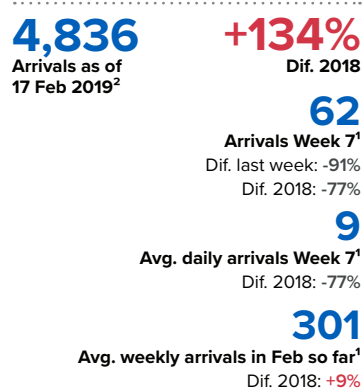

SPAIN Weekly snapshot - Week 7 (11 - 17 Feb 2019)

The charts below are based on figures from the Ministry of Interior and UNHCR estimates. All figures are provisional and subject to change

Refugees & migrants: sea and land arrivals in week 7¹

The boundaries and names shown and the designations used on this map do not imply official endorsement or acceptance by the United Nations

Total Sea and Land

Sea

Land (Ceuta & Melilla)

Sea and land arrivals during the last five weeks¹

Arrivals per month²

Most common nationalities, Jan-Dec 2018²

Demographic breakdown, Jan-Dec 2018²