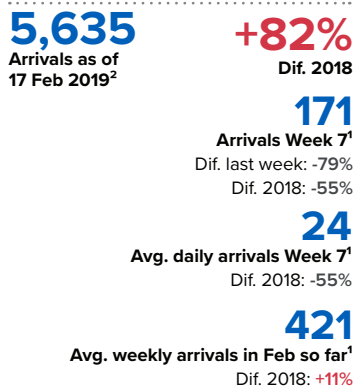

Total Sea and Land