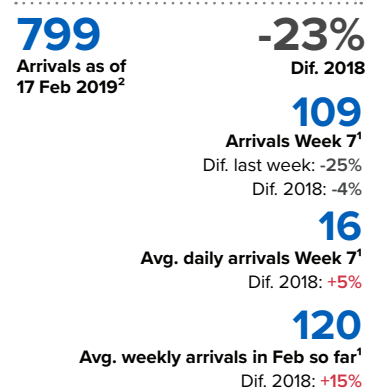

Land (Ceuta & Melilla)