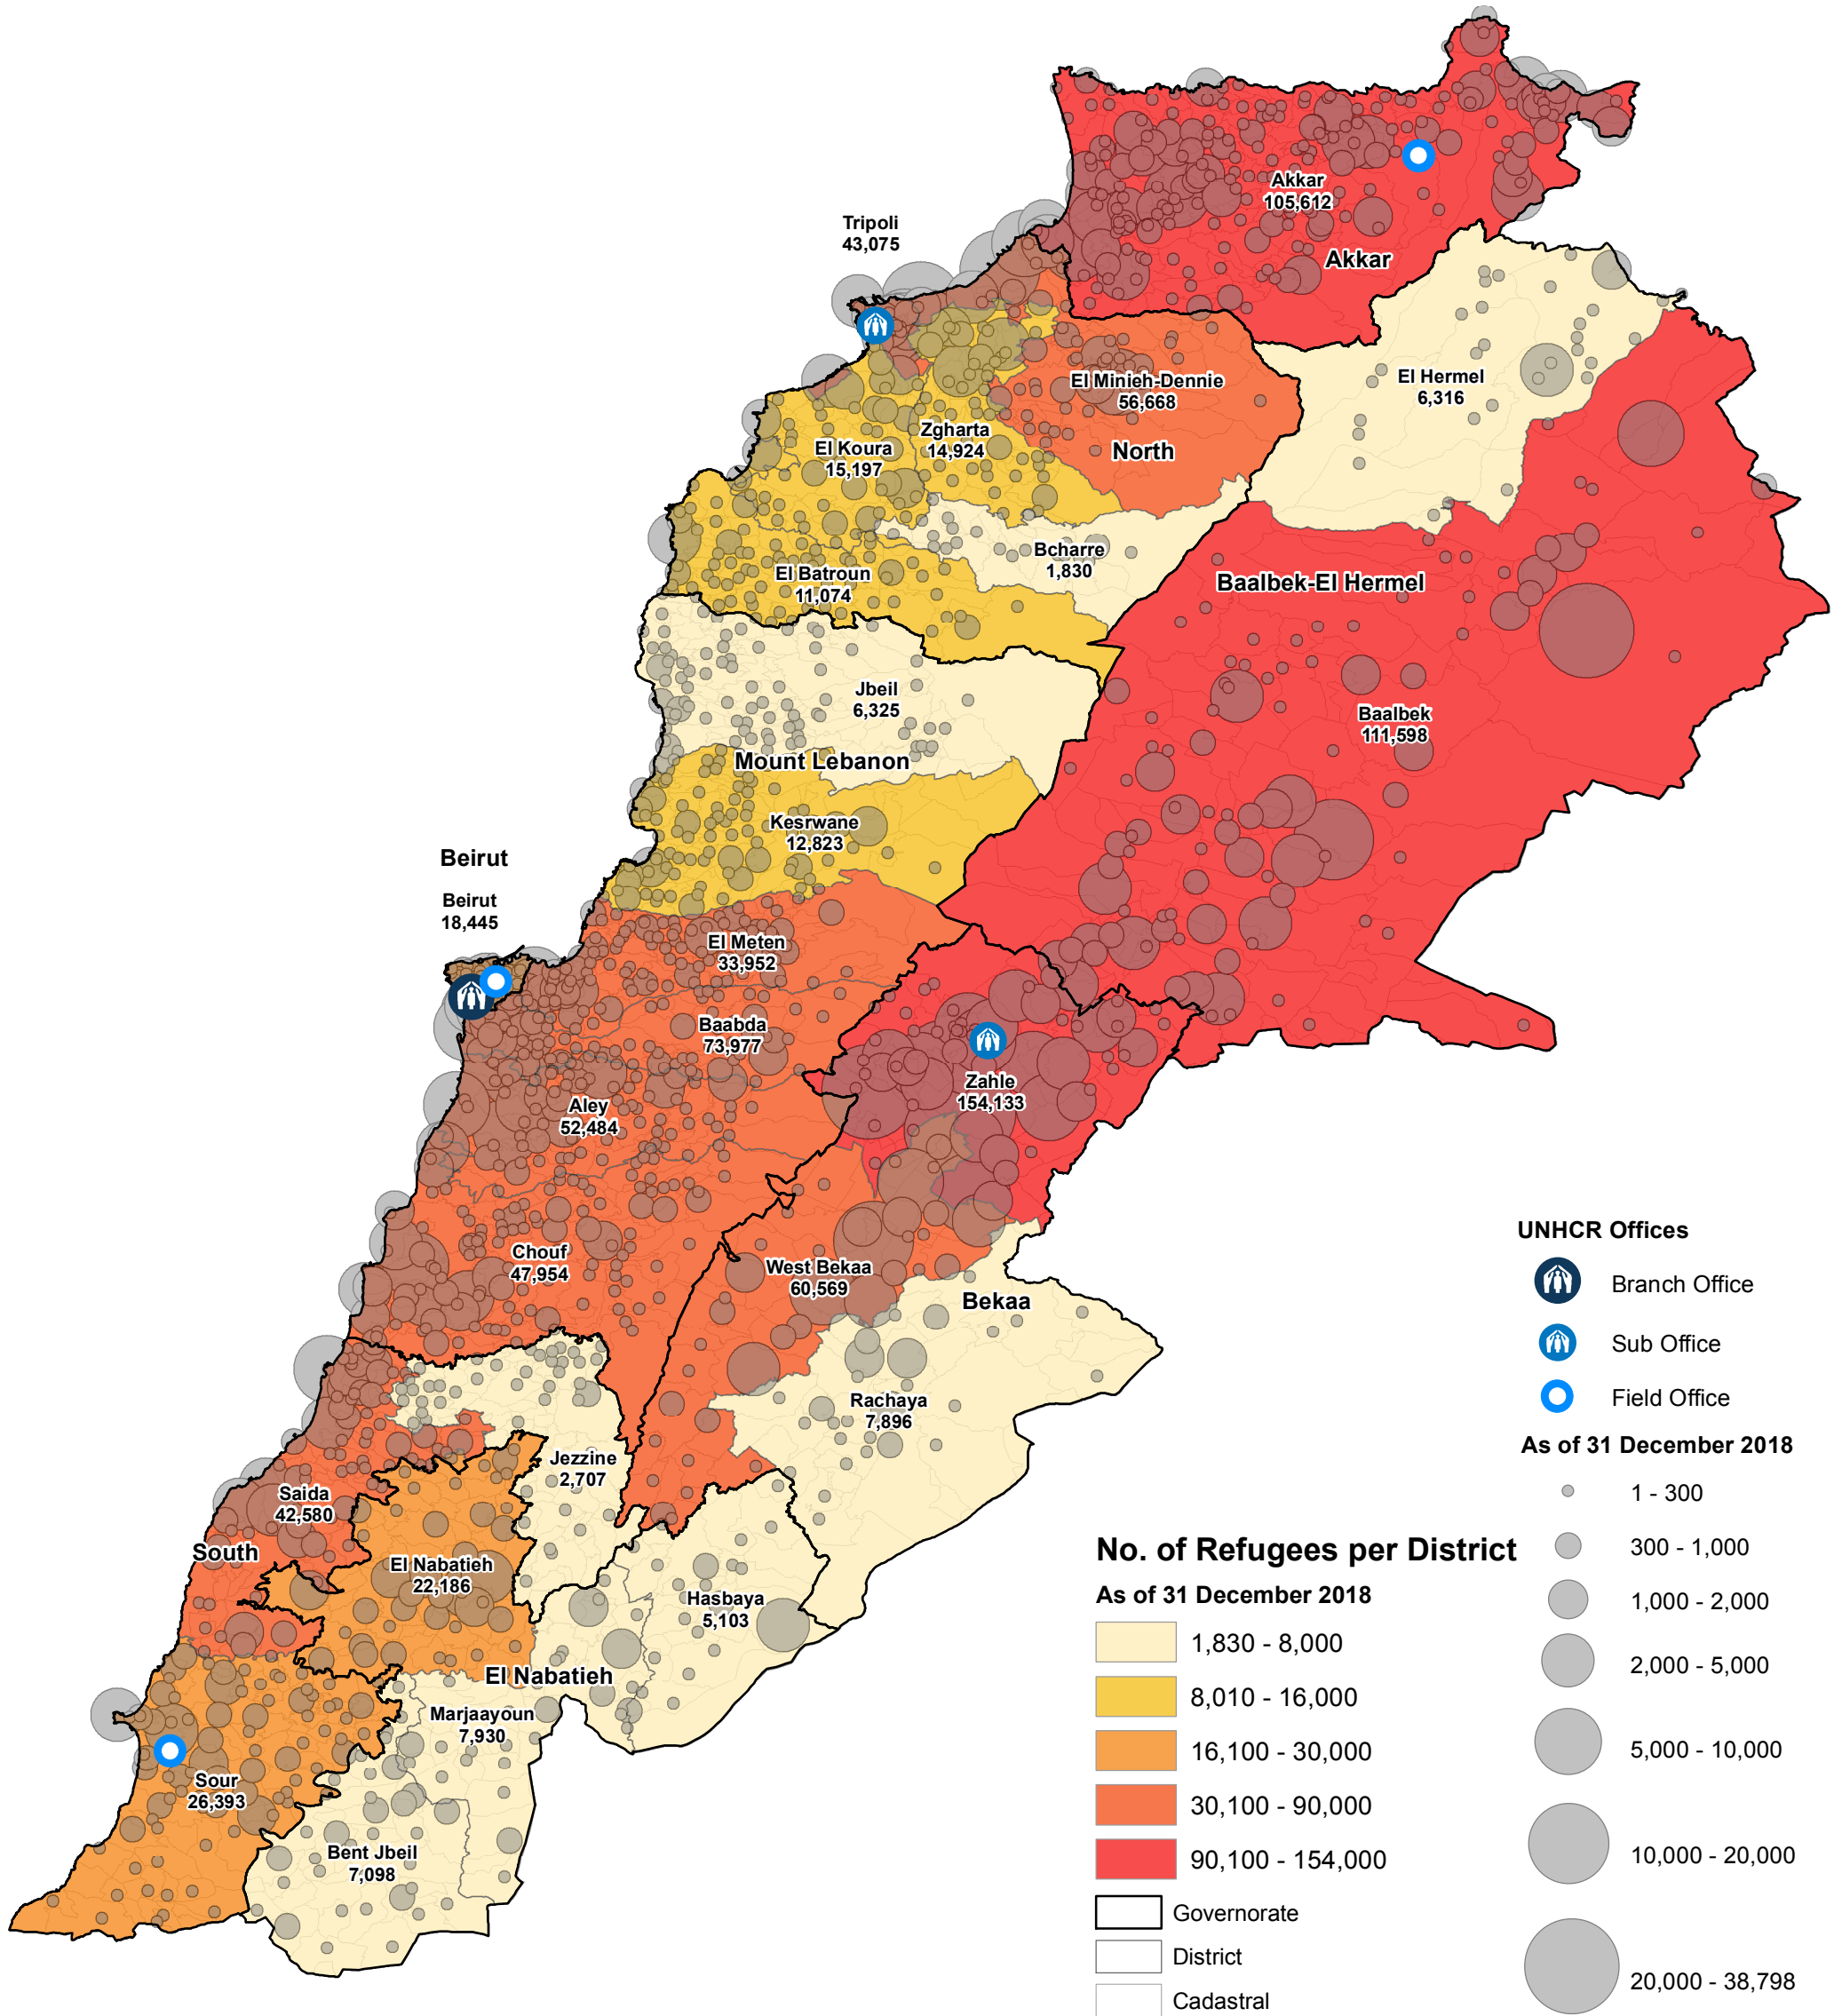

Total No. of Refugees **948,849**

This map has been produced by the Inter-Agency Information Management Unit of UNHCR based on maps and material provided by the Government of Lebanon for operational purposes. It does not constitute an official United Nations map. The designations employed and the presentation of material on this map do not imply the expression of any opinion whatsoever on the part of the Secretariat of the United Nations concerning the legal status of any country, territory, city or area or of its authorities, or concerning the delimitation of its frontiers or boundaries.

Data Sources:
- Refugee population and location data by UNHCR as of 31 December 2018. For more information on refugee data, contact Diana El Habr at elhabr@unhcr.org

GIS and Mapping by UNHCR Lebanon. For further information on map, contact Jad Ghosn at ghosn@unhcr.org or Maroun Sader at sader@unhcr.org