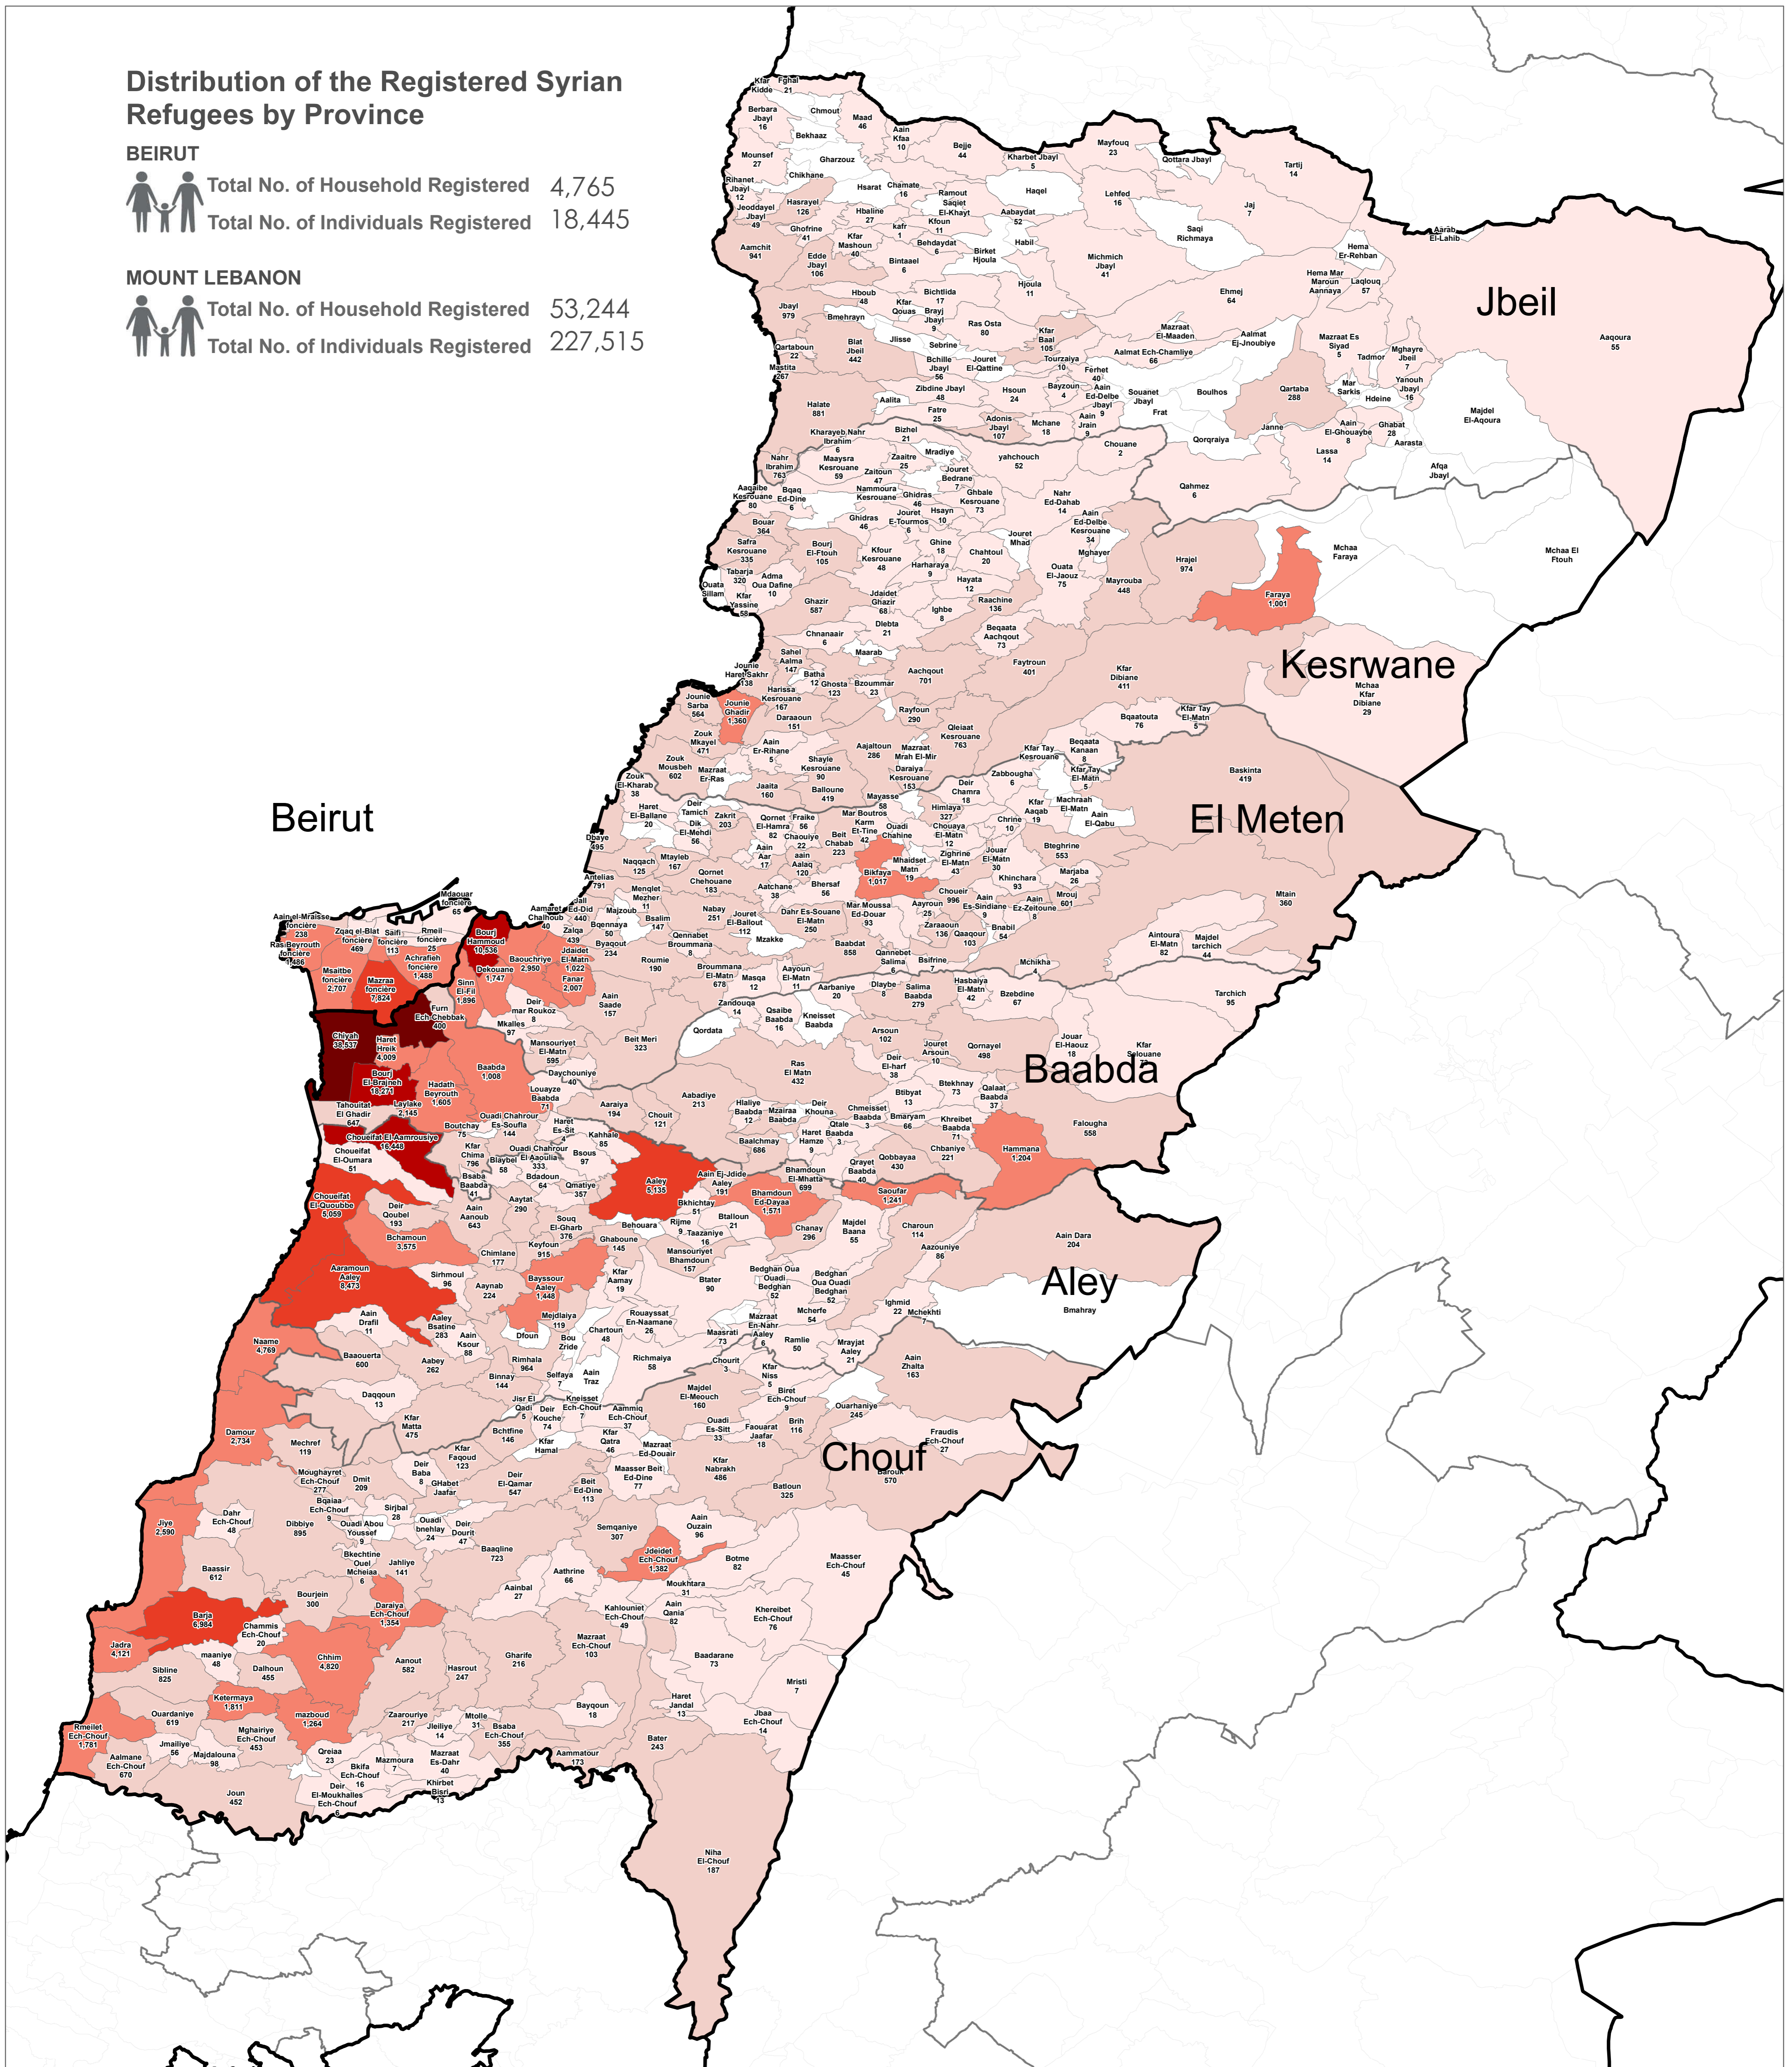

Distribution of the Registered Syrian Refugees by Province

BEIRUT

Total No. of Household Registered 4,765
Total No. of Individuals Registered 18,445

MOUNT LEBANON

Total No. of Household Registered 53,244
Total No. of Individuals Registered 227,515

Notes

Data Sources:
- Lebanese Border, Caza and Cadastral Boundaries: NPMP/PT 2005.
- Geographic Projection WGS 1984

Registered Refugees Figures by UNHCR as of 31 December 2018.
For more information contact Diana El Habr at elhabr@unhcr.org

GIS and Mapping by UNHCR. For information and updates contact Jad Ghosn: ghosn@unhcr.org
Maroun Sader: sader@unhcr.org

NPMP/PT: National Physical Master Plan for the Lebanese Territory