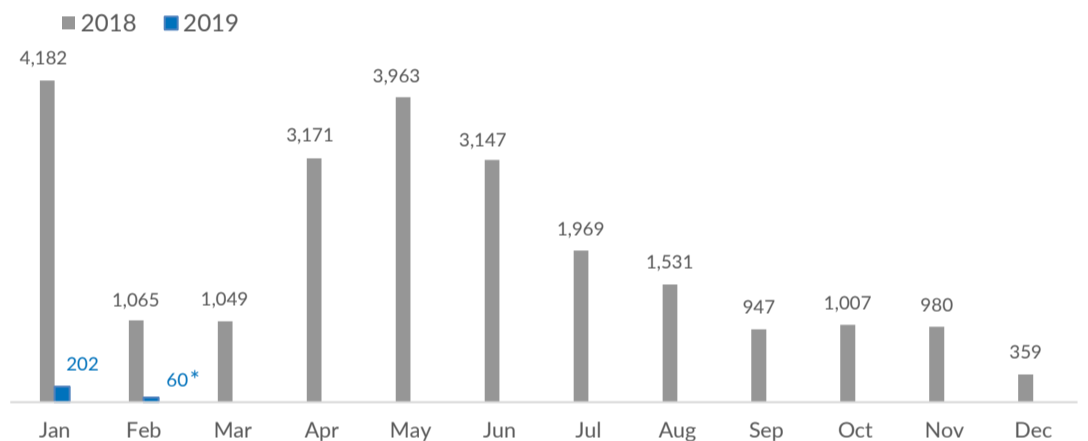

262

Total arrivals (1 Jan - 03 Mar 2018):

5,331

**Total arrivals 1 Mar - 03 Mar 2019**

0

Total arrivals 1 Mar - 03 Mar 2018

84

**Average daily arrivals in March 2019 so far:**

(Based on arrivals or registration figures collected by UNHCR staff)

Mon, 25 Feb 2019	0
Tue, 26 Feb 2019	0
Wed, 27 Feb 2019	0
Thu, 28 Feb 2019	0
Fri, 01 Mar 2019	0
Sat, 02 Mar 2019	0
Sun, 03 Mar 2019	0

**Sea arrivals of last weeks**

**Arrivals per month**

\* (as of 03 Mar 2019)

**Asylum applications**

(Applications are not necessarily lodged by new arrivals)

**Sea arrivals by gender and age - Jan -Feb 2019**