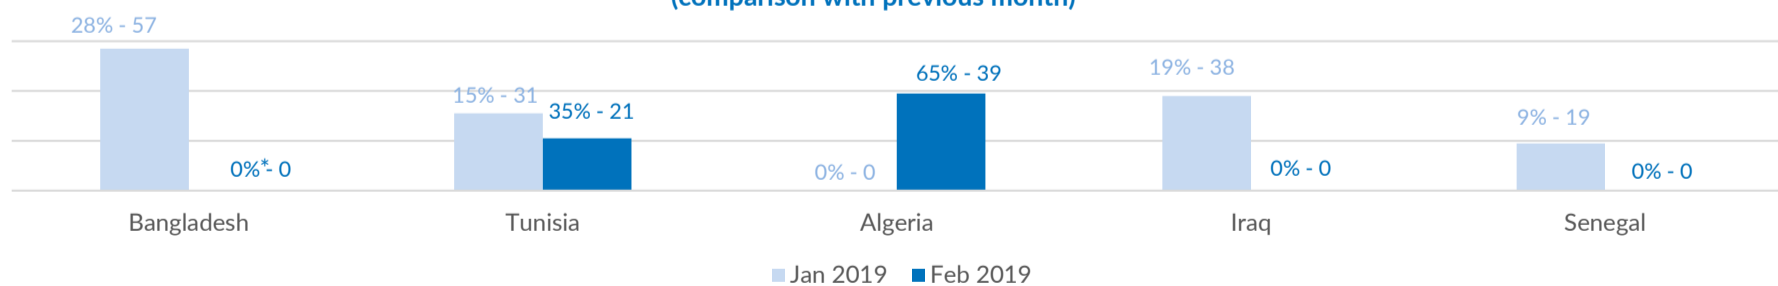

(Based on arrivals or registration figures collected by UNHCR staff)

Mon, 25 Feb 2019	0
Tue, 26 Feb 2019	0
Wed, 27 Feb 2019	0
Thu, 28 Feb 2019	0
Fri, 01 Mar 2019	0
Sat, 02 Mar 2019	0
Sun, 03 Mar 2019	0

**Sea arrivals of last weeks**

**Arrivals per month**

\* (as of 03 Mar 2019)

**Asylum applications**

(Applications are not necessarily lodged by new arrivals)

**Sea arrivals by gender and age - Jan -Feb 2019**

**Most common sea arrival nationalities in Italy (comparison with previous month)**

\* % of the monthly total

**Estimated daily sea arrivals in 2019**