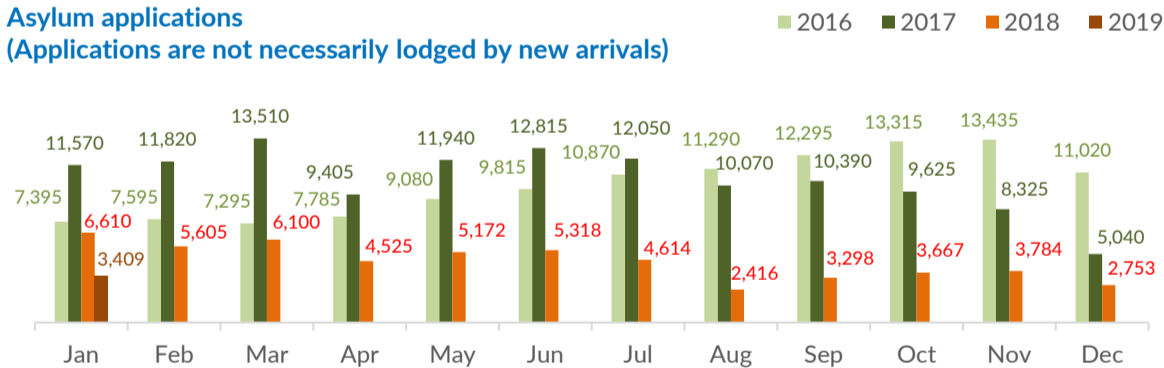

(Based on arrivals or registration figures collected by UNHCR staff)

Mon, 25 Feb 2019	0
Tue, 26 Feb 2019	0
Wed, 27 Feb 2019	0
Thu, 28 Feb 2019	0
Fri, 01 Mar 2019	0
Sat, 02 Mar 2019	0
Sun, 03 Mar 2019	0

**Sea arrivals of last weeks**

**Arrivals per month**

\* (as of 03 Mar 2019)

**Asylum applications**

(Applications are not necessarily lodged by new arrivals)

**Sea arrivals by gender and age - Jan -Feb 2019**

**Most common sea arrival nationalities in Italy (comparison with previous month)**

\* % of the monthly total

**Estimated daily sea arrivals in 2019**