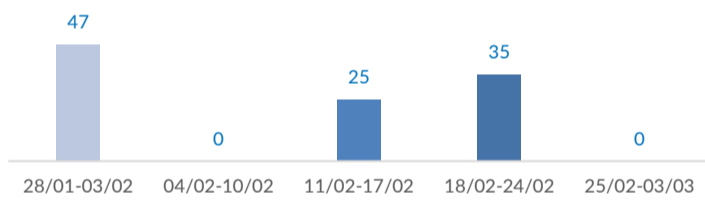

0

Average daily arrivals in February 2019:

2

**Dead and missing in 2019 - Central Med (as of 03 Mar)**

144

Dead and missing in 2019 - Mediterranean Sea (as of 03 Mar)

207

**Dead and missing in 2018 - Central Med (as of 03 Mar)**

345

Dead and missing in 2018 - Mediterranean Sea (as of 03 Mar)

460

**Dead and missing in 2018 - Central Med**

1,279

Dead and missing in 2018 - Mediterranean Sea

2,277

**Estimated # of arrivals during the last seven days**

(Based on arrivals or registration figures collected by UNHCR staff)

Mon, 25 Feb 2019	0
Tue, 26 Feb 2019	0
Wed, 27 Feb 2019	0
Thu, 28 Feb 2019	0
Fri, 01 Mar 2019	0
Sat, 02 Mar 2019	0
Sun, 03 Mar 2019	0

**Sea arrivals of last weeks**

**Arrivals per month**

\* (as of 03 Mar 2019)

**Asylum applications**

(Applications are not necessarily lodged by new arrivals)

**Sea arrivals by gender and age - Jan -Feb 2019**