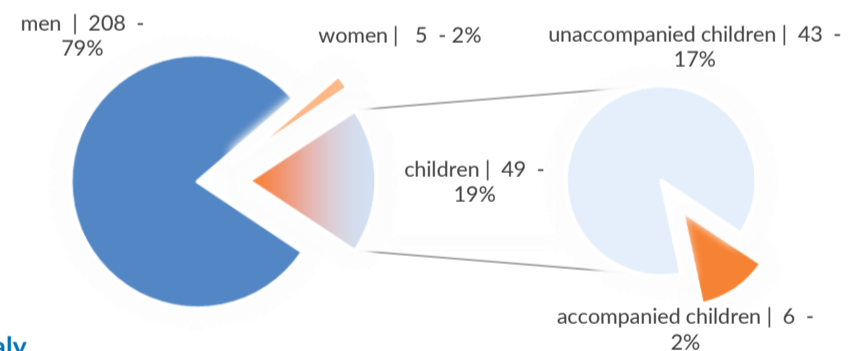

(Based on arrivals or registration figures collected by UNHCR staff)

Mon, 25 Feb 2019	0
Tue, 26 Feb 2019	0
Wed, 27 Feb 2019	0
Thu, 28 Feb 2019	0
Fri, 01 Mar 2019	0
Sat, 02 Mar 2019	0
Sun, 03 Mar 2019	0

**Sea arrivals of last weeks**

**Arrivals per month**

\* (as of 03 Mar 2019)

**Asylum applications**

(Applications are not necessarily lodged by new arrivals)

**Sea arrivals by gender and age - Jan -Feb 2019**