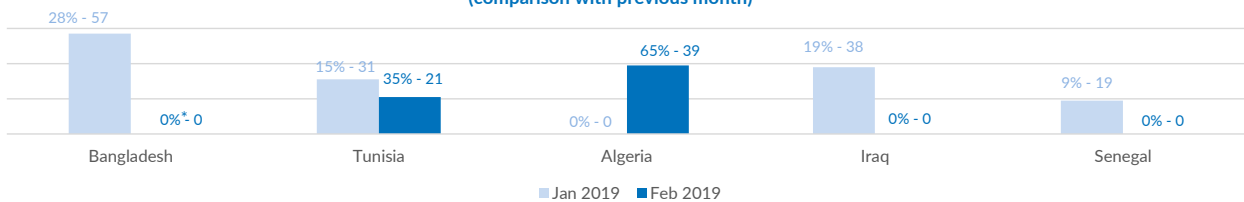

**Estimated # of arrivals during the last seven days** **74**

(Based on arrivals or registration figures collected by UNHCR staff)

Mon, 04 Mar 2019	9
Tue, 05 Mar 2019	17
Wed, 06 Mar 2019	8
Thu, 07 Mar 2019	40
Fri, 08 Mar 2019	0
Sat, 09 Mar 2019	0
Sun, 10 Mar 2019	0

Arrivals per month

\* (as of 10 Mar 2019)

Sea arrivals of last weeks

Asylum applications (Applications are not necessarily lodged by new arrivals)

Sea arrivals by gender and age - Jan -Feb 2019

Most common sea arrival nationalities in Italy (comparison with previous month)