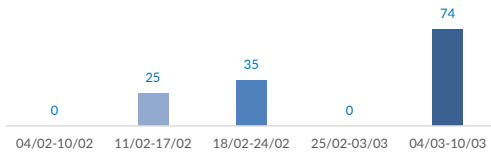

## Italy weekly snapshot - 10 Mar 2019

(The charts below are based on figures from the Italian Ministry of Interior and UNHCR estimates. All figures are provisional and subject to change)

<b>Total arrivals (1 Jan - 10 Mar 2019):</b>	<b>336</b>
Total arrivals (1 Jan - 10 Mar 2018):	5,566
<b>Total arrivals 1 Mar - 10 Mar 2019</b>	<b>74</b>
Total arrivals 1 Mar - 10 Mar 2018	319
<b>Average daily arrivals in March 2019 so far:</b>	<b>7</b>
Average daily arrivals in February 2019:	2

**Estimated # of arrivals during the last seven days** **74**

(Based on arrivals or registration figures collected by UNHCR staff)

Mon, 04 Mar 2019	9
Tue, 05 Mar 2019	17
Wed, 06 Mar 2019	8
Thu, 07 Mar 2019	40
Fri, 08 Mar 2019	0
Sat, 09 Mar 2019	0
Sun, 10 Mar 2019	0

Arrivals per month

\* (as of 10 Mar 2019)

Sea arrivals of last weeks

Asylum applications (Applications are not necessarily lodged by new arrivals)

Sea arrivals by gender and age - Jan -Feb 2019

Most common sea arrival nationalities in Italy (comparison with previous month)