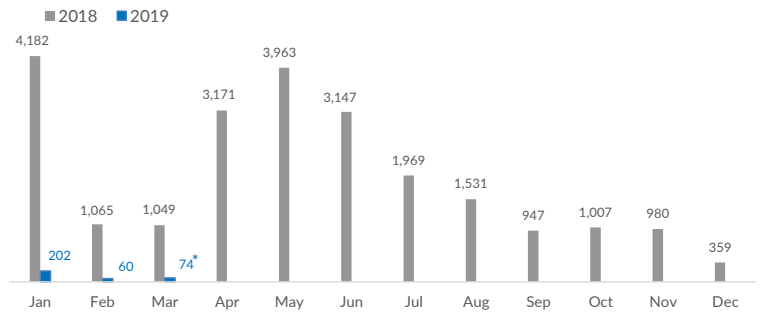

Arrivals per month