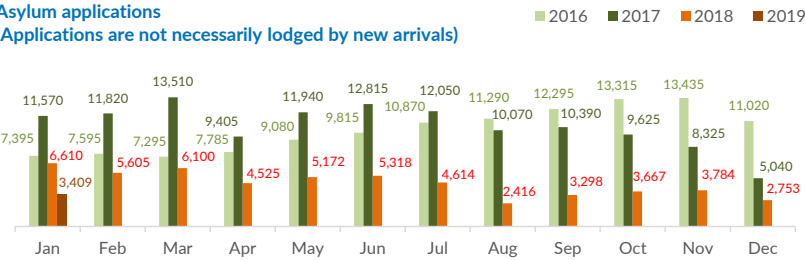

## Italy weekly snapshot - 10 Mar 2019

(The charts below are based on figures from the Italian Ministry of Interior and UNHCR estimates. All figures are provisional and subject to change)

<b>Total arrivals (1 Jan - 10 Mar 2019):</b>	<b>336</b>
Total arrivals (1 Jan - 10 Mar 2018):	5,566
<b>Total arrivals 1 Mar - 10 Mar 2019</b>	<b>74</b>
Total arrivals 1 Mar - 10 Mar 2018	319
<b>Average daily arrivals in March 2019 so far:</b>	<b>7</b>
Average daily arrivals in February 2019:	2

**Estimated # of arrivals during the last seven days** **74**

(Based on arrivals or registration figures collected by UNHCR staff)

Mon, 04 Mar 2019	9
Tue, 05 Mar 2019	17
Wed, 06 Mar 2019	8
Thu, 07 Mar 2019	40
Fri, 08 Mar 2019	0
Sat, 09 Mar 2019	0
Sun, 10 Mar 2019	0

Arrivals per month

\* (as of 10 Mar 2019)

Sea arrivals of last weeks

Asylum applications (Applications are not necessarily lodged by new arrivals)

Sea arrivals by gender and age - Jan -Feb 2019

Most common sea arrival nationalities in Italy (comparison with previous month)

\* % of the monthly total

Estimated daily sea arrivals in 2019