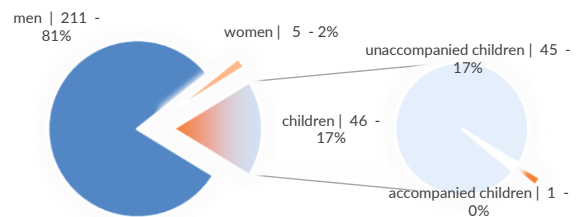

**Estimated # of arrivals during the last seven days** **74**

(Based on arrivals or registration figures collected by UNHCR staff)

Mon, 04 Mar 2019	9
Tue, 05 Mar 2019	17
Wed, 06 Mar 2019	8
Thu, 07 Mar 2019	40
Fri, 08 Mar 2019	0
Sat, 09 Mar 2019	0
Sun, 10 Mar 2019	0

Arrivals per month

\* (as of 10 Mar 2019)

Sea arrivals of last weeks

Asylum applications (Applications are not necessarily lodged by new arrivals)

Sea arrivals by gender and age - Jan -Feb 2019

Most common sea arrival nationalities in Italy (comparison with previous month)