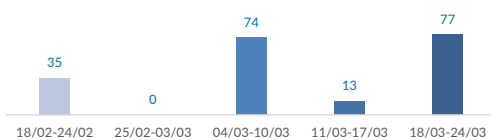

Italy weekly snapshot - 24 Mar 2019

(The charts below are based on figures from the Italian Ministry of Interior and UNHCR estimates. All figures are provisional and subject to change)

Total arrivals (1 Jan - 24 Mar 2019):	426
Total arrivals (1 Jan - 24 Mar 2018):	6,163
Total arrivals 1 Mar - 24 Mar 2019	164
Total arrivals 1 Mar - 24 Mar 2018	916
Average daily arrivals in March 2019 so far:	7
Average daily arrivals in February 2019:	2

Estimated # of arrivals during the last seven days **77**

(Based on arrivals or registration figures collected by UNHCR staff)

Mon, 18 Mar 2019	0
Tue, 19 Mar 2019	50
Wed, 20 Mar 2019	0
Thu, 21 Mar 2019	0
Fri, 22 Mar 2019	0
Sat, 23 Mar 2019	0
Sun, 24 Mar 2019	27

Arrivals per month

* (as of 24 Mar 2019)

Sea arrivals of last weeks

Asylum applications

(Applications are not necessarily lodged by new arrivals)

Sea arrivals by gender and age - Jan -Feb 2019

Most common sea arrival nationalities in Italy (comparison with previous month)