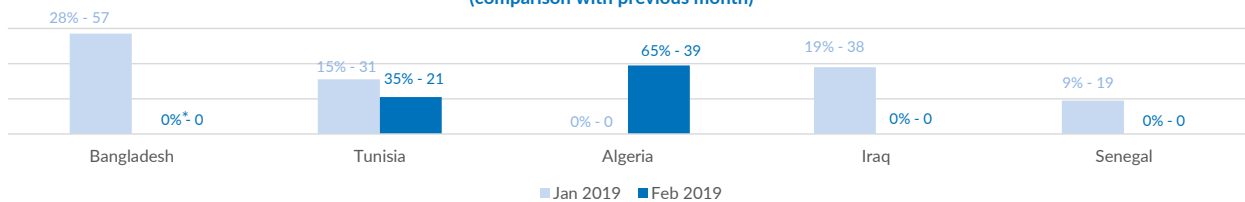

Estimated # of arrivals during the last seven days **77**

(Based on arrivals or registration figures collected by UNHCR staff)

Mon, 18 Mar 2019	0
Tue, 19 Mar 2019	50
Wed, 20 Mar 2019	0
Thu, 21 Mar 2019	0
Fri, 22 Mar 2019	0
Sat, 23 Mar 2019	0
Sun, 24 Mar 2019	27

Arrivals per month

* (as of 24 Mar 2019)

Sea arrivals of last weeks

Asylum applications

(Applications are not necessarily lodged by new arrivals)

Sea arrivals by gender and age - Jan -Feb 2019

Most common sea arrival nationalities in Italy (comparison with previous month)