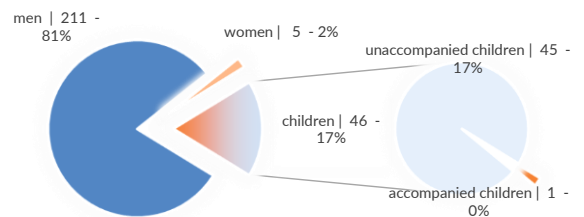

Arrivals per month

* (as of 24 Mar 2019)

Sea arrivals of last weeks

Asylum applications

(Applications are not necessarily lodged by new arrivals)

Sea arrivals by gender and age - Jan -Feb 2019

Most common sea arrival nationalities in Italy (comparison with previous month)