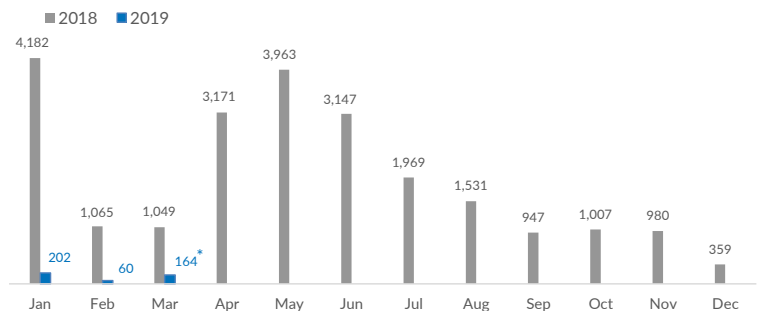

Arrivals per month