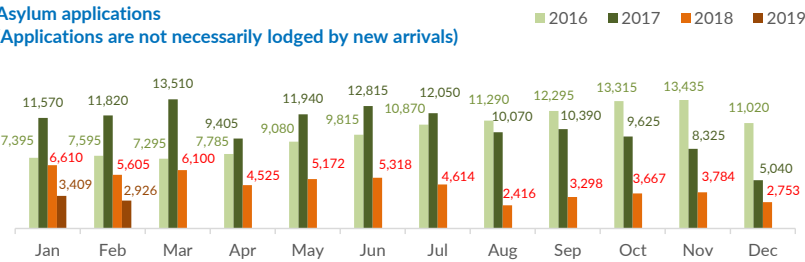

Italy weekly snapshot - 24 Mar 2019

(The charts below are based on figures from the Italian Ministry of Interior and UNHCR estimates. All figures are provisional and subject to change)

Total arrivals (1 Jan - 24 Mar 2019):	426
Total arrivals (1 Jan - 24 Mar 2018):	6,163
Total arrivals 1 Mar - 24 Mar 2019	164
Total arrivals 1 Mar - 24 Mar 2018	916
Average daily arrivals in March 2019 so far:	7
Average daily arrivals in February 2019:	2

Estimated # of arrivals during the last seven days **77**

(Based on arrivals or registration figures collected by UNHCR staff)

Mon, 18 Mar 2019	0
Tue, 19 Mar 2019	50
Wed, 20 Mar 2019	0
Thu, 21 Mar 2019	0
Fri, 22 Mar 2019	0
Sat, 23 Mar 2019	0
Sun, 24 Mar 2019	27

Arrivals per month

* (as of 24 Mar 2019)

Sea arrivals of last weeks

Asylum applications

(Applications are not necessarily lodged by new arrivals)

Sea arrivals by gender and age - Jan -Feb 2019

Most common sea arrival nationalities in Italy (comparison with previous month)

* % of the monthly total

Estimated daily sea arrivals in 2019