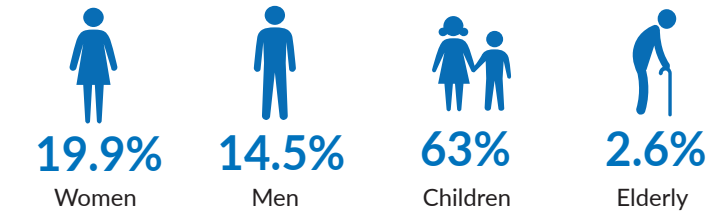

## South Sudanese Refugees in DRC

(As of 28 February 2019)

**97,320**