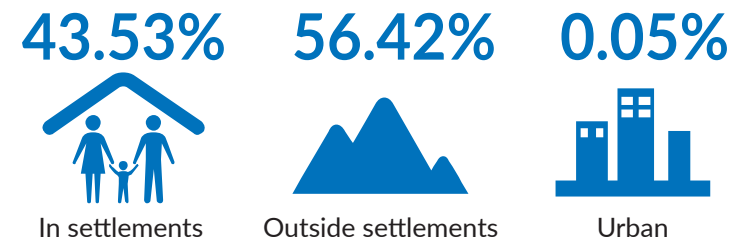

## South Sudanese Refugees in DRC

(As of 28 February 2019)

**97,320**