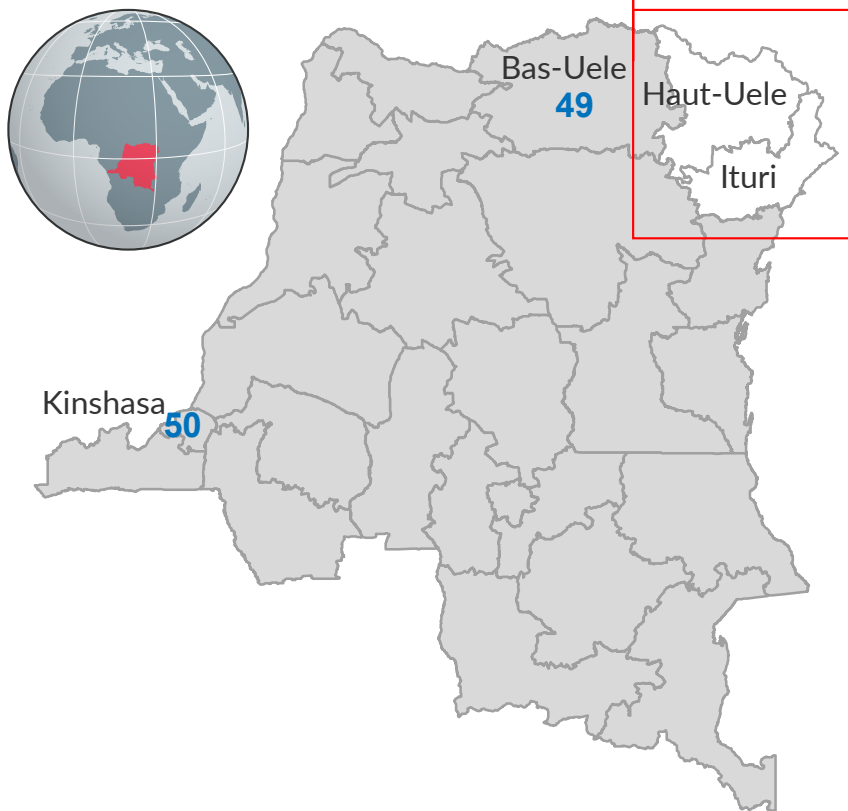

## South Sudanese Refugees in DRC

(As of 28 February 2019)

**97,320**

### Legend

-  UNHCR Sub Office
-  UNHCR Field Unit
-  Refugee Location
-  Refugee Settlement
-  Refugee Planned Settlement
-  Heads of Provinces
-  Small Airport
-  Medium Airport
-  International Boundary
-  Provincial Border
-  Territorial Boundary
-  Parks and reserves
-  Navigable Watercourse
-  Roads

The boundaries and names shown and the designations used on this map do not imply official endorsement or acceptance by the United Nations.