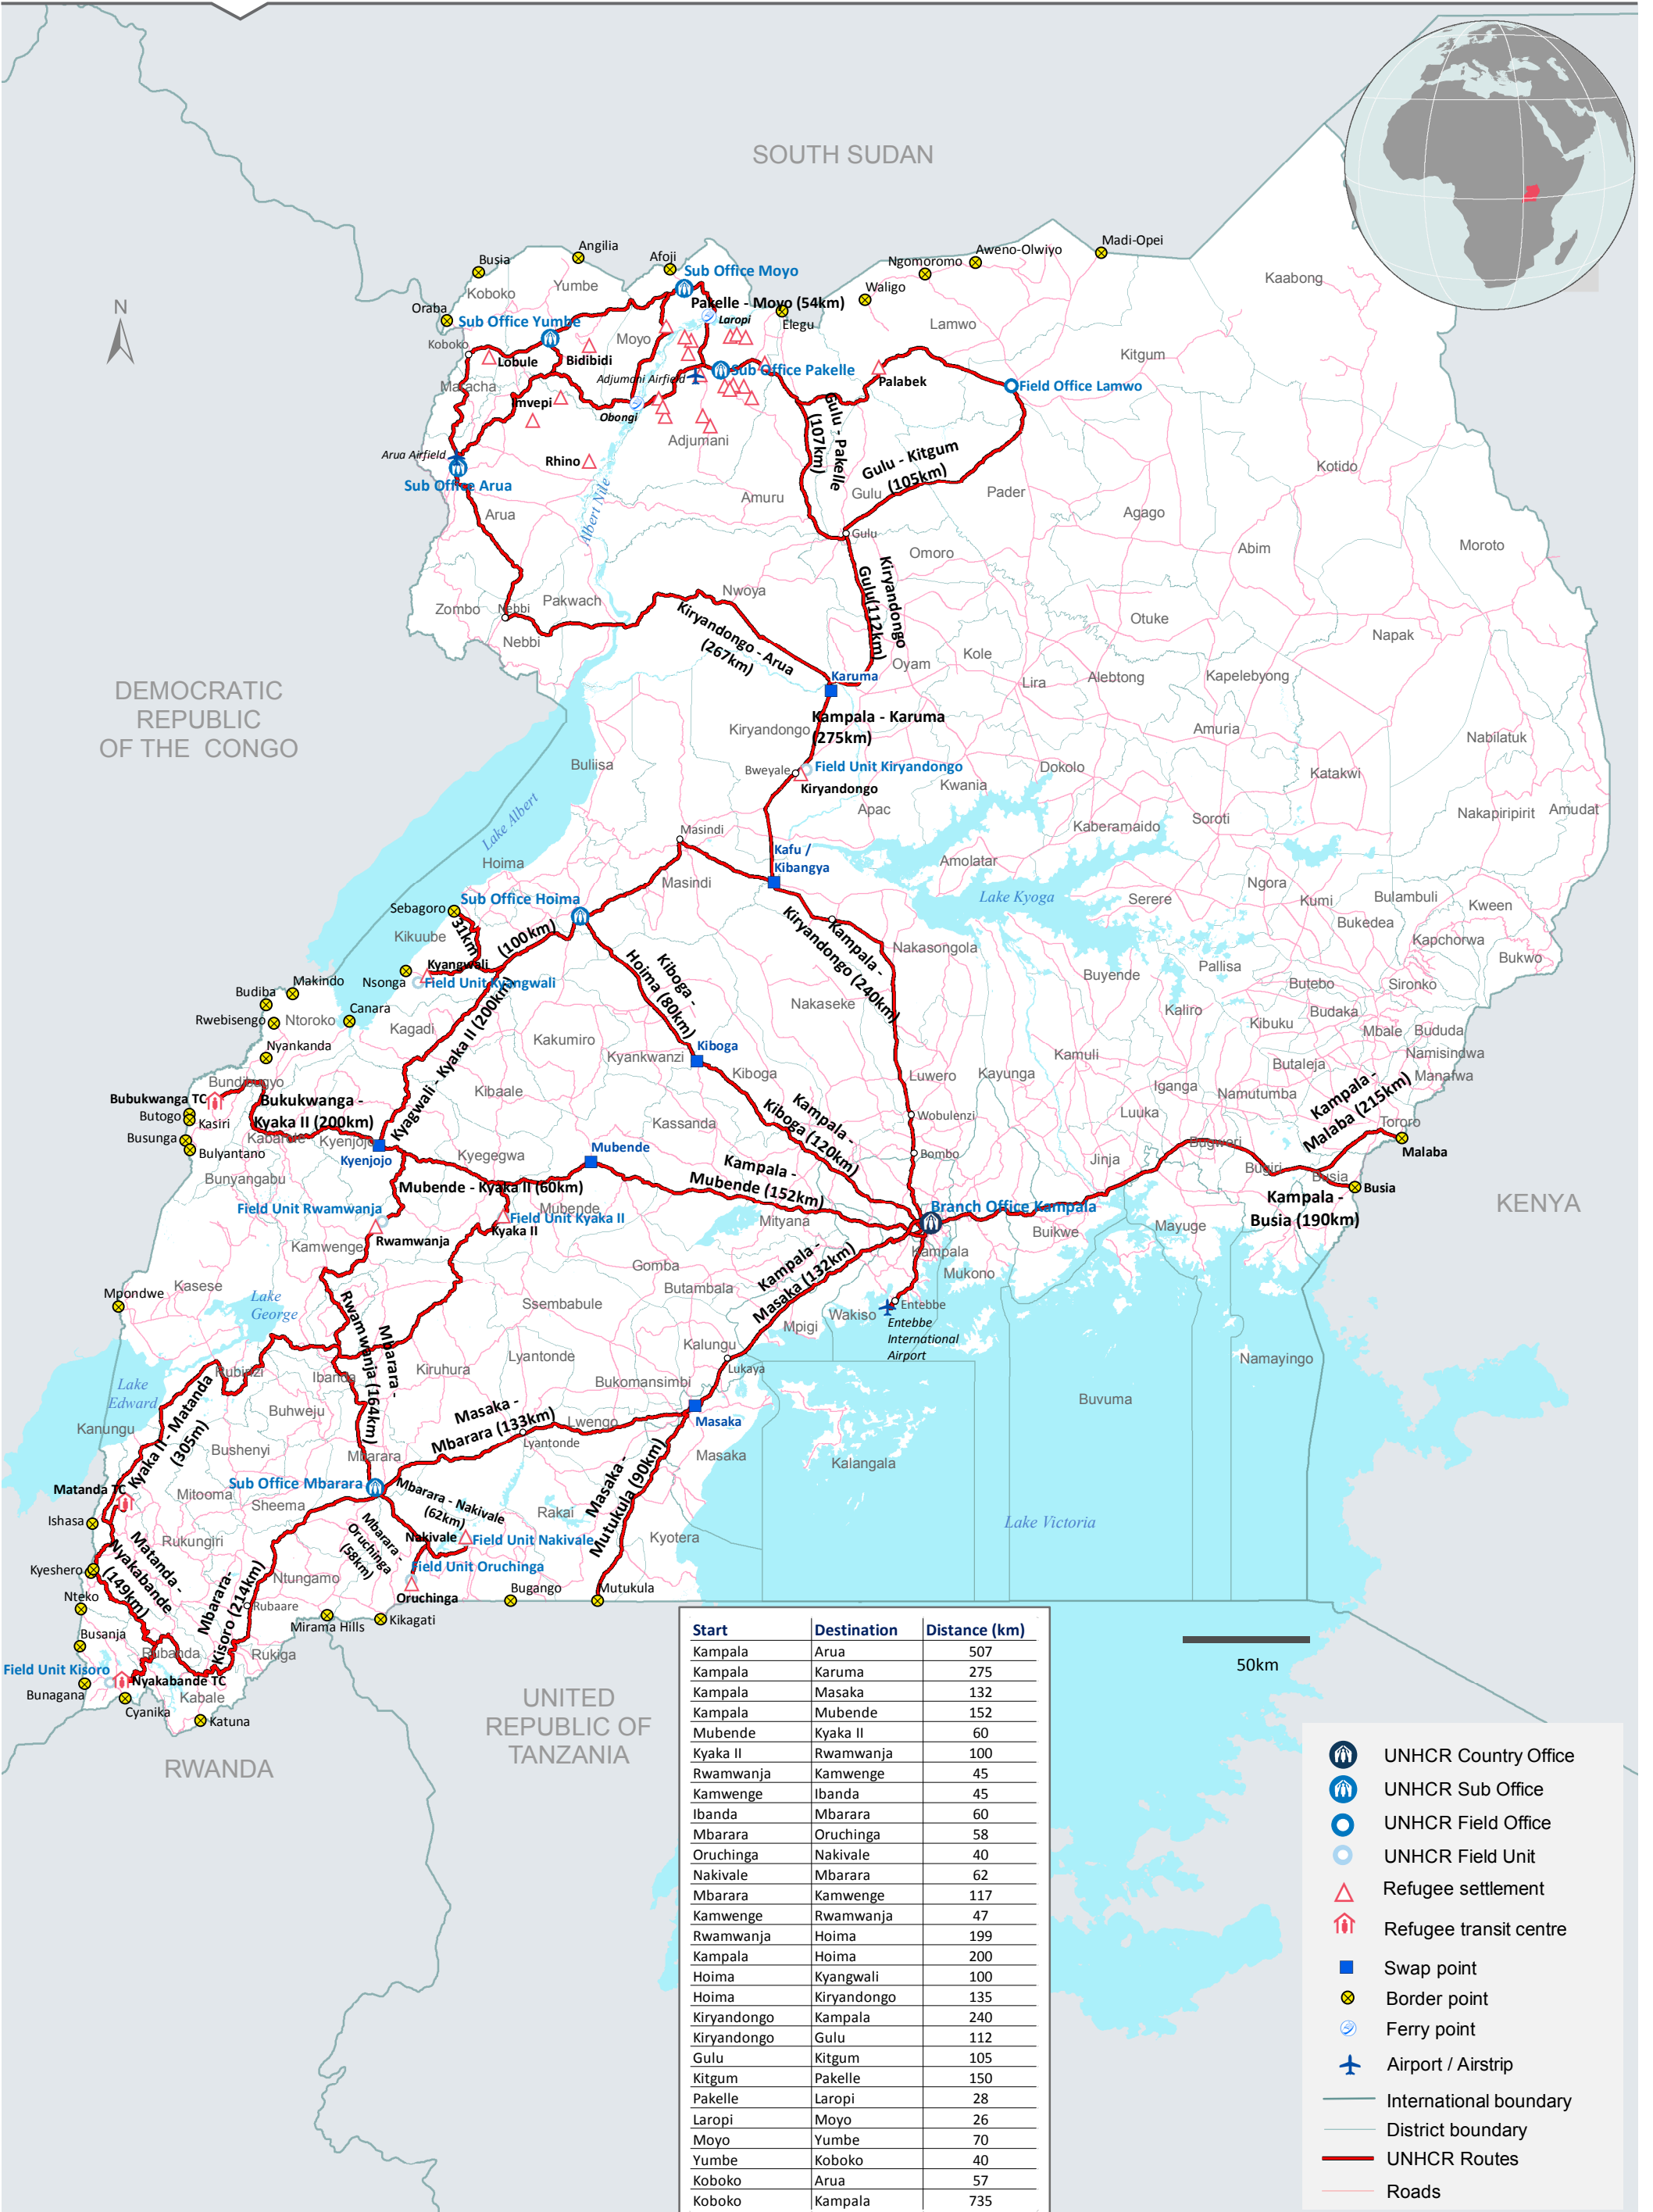

Uganda

UNHCR Logistics

as of 23 Nov 2018

Start	Destination	Distance (km)
Kampala	Arua	507
Kampala	Karuma	275
Kampala	Masaka	132
Kampala	Mubende	152
Mubende	Kyaka II	60
Kyaka II	Rwamwanja	100
Rwamwanja	Kamwenge	45
Kamwenge	Ibanda	45
Ibanda	Mbarara	60
Mbarara	Oruchinga	58
Oruchinga	Nakivale	40
Nakivale	Mbarara	62
Mbarara	Kamwenge	117
Kamwenge	Rwamwanja	47
Rwamwanja	Hoima	199
Kampala	Hoima	200
Hoima	Kyangwali	100
Hoima	Kiryandongo	135
Kiryandongo	Kampala	240
Kiryandongo	Gulu	112
Gulu	Kitgum	105
Kitgum	Pakelle	150
Pakelle	Laropi	28
Laropi	Moyo	26
Moyo	Yumbe	70
Yumbe	Koboko	40
Koboko	Arua	57
Koboko	Kampala	735

- UNHCR Country Office
- UNHCR Sub Office
- UNHCR Field Office
- UNHCR Field Unit
- Refugee settlement
- Refugee transit centre
- Swap point
- Border point
- Ferry point
- Airport / Airstrip
- International boundary
- District boundary
- UNHCR Routes
- Roads

The boundaries and names shown and the designations used on this map do not imply official endorsement or acceptance by the United Nations.