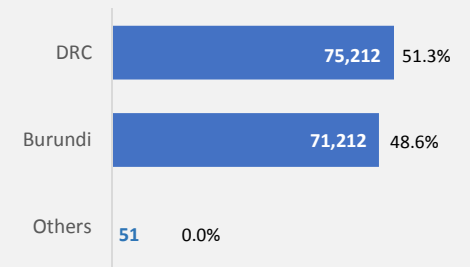

Population Figures

Active Total	148,323
Refugees	146,475
Asylum Seekers (Pending)	1,848

CoO Breakdown (Ref)

Age Breakdown

Monthly Registration Trends