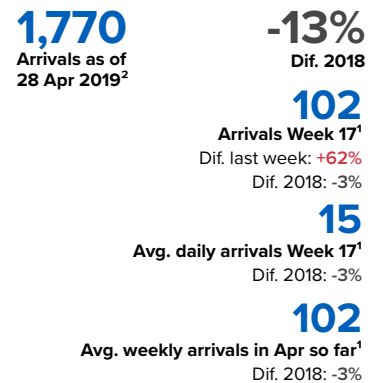

SPAIN Weekly snapshot - Week 17 (22 - 28 Apr 2019)

The charts below are based on figures from the Ministry of Interior and UNHCR estimates. All figures are provisional and subject to change

Refugees & migrants: sea and land arrivals in week 17¹

The boundaries and names shown and the designations used on this map do not imply official endorsement or acceptance by the United Nations

Total Sea and Land

Sea

Land (Ceuta & Melilla)

Sea and land arrivals during the last five weeks¹

Arrivals per month²

Most common nationalities, Jan-Feb 2019²

Demographic breakdown, Jan-Feb 2019²