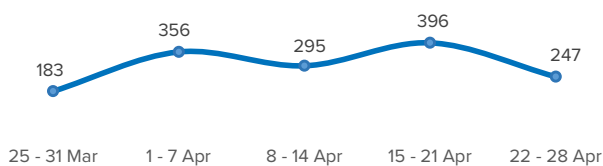

SPAIN Weekly snapshot - Week 17 (22 - 28 Apr 2019)

The charts below are based on figures from the Ministry of Interior and UNHCR estimates. All figures are provisional and subject to change

Refugees & migrants: sea and land arrivals in week 17¹

Arrivals per month²

Most common nationalities, Jan-Feb 2019²

Demographic breakdown, Jan-Feb 2019²