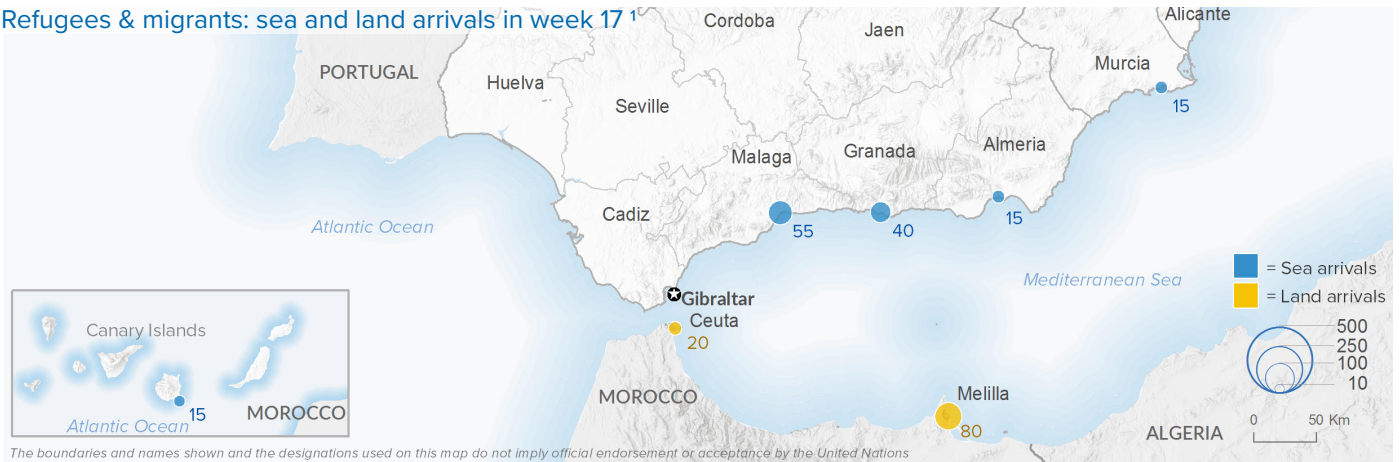

SPAIN Weekly snapshot - Week 17 (22 - 28 Apr 2019)

The charts below are based on figures from the Ministry of Interior and UNHCR estimates. All figures are provisional and subject to change

Refugees & migrants: sea and land arrivals in week 17¹

The boundaries and names shown and the designations used on this map do not imply official endorsement or acceptance by the United Nations

Total Sea and Land

Sea

Land (Ceuta & Melilla)

Sea and land arrivals during the last five weeks¹