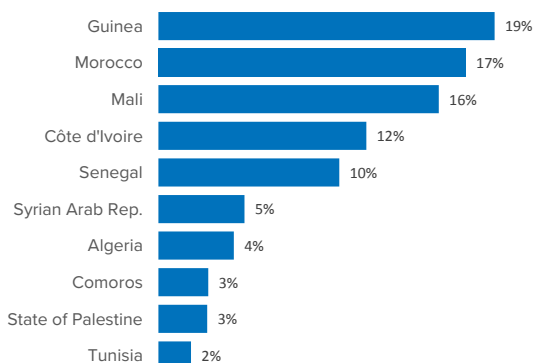

SPAIN Weekly snapshot - Week 17 (22 - 28 Apr 2019)

The charts below are based on figures from the Ministry of Interior and UNHCR estimates. All figures are provisional and subject to change

Refugees & migrants: sea and land arrivals in week 17¹

The boundaries and names shown and the designations used on this map do not imply official endorsement or acceptance by the United Nations

Total Sea and Land

Sea

Land (Ceuta & Melilla)

Sea and land arrivals during the last five weeks¹

Arrivals per month²

Most common nationalities, Jan-Feb 2019²

Demographic breakdown, Jan-Feb 2019²