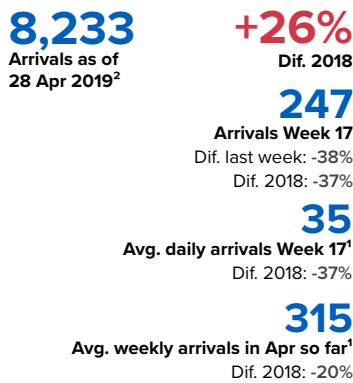

SPAIN Weekly snapshot - Week 17 (22 - 28 Apr 2019)

The charts below are based on figures from the Ministry of Interior and UNHCR estimates. All figures are provisional and subject to change

Refugees & migrants: sea and land arrivals in week 17¹

The boundaries and names shown and the designations used on this map do not imply official endorsement or acceptance by the United Nations

Total Sea and Land

Sea

Land (Ceuta & Melilla)

Sea and land arrivals during the last five weeks¹