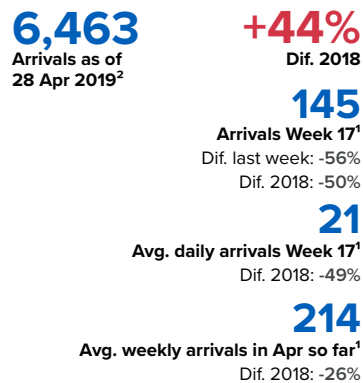

SPAIN Weekly snapshot - Week 17 (22 - 28 Apr 2019)

The charts below are based on figures from the Ministry of Interior and UNHCR estimates. All figures are provisional and subject to change

Refugees & migrants: sea and land arrivals in week 17¹

The boundaries and names shown and the designations used on this map do not imply official endorsement or acceptance by the United Nations

Total Sea and Land

Sea

Land (Ceuta & Melilla)

Sea and land arrivals during the last five weeks¹