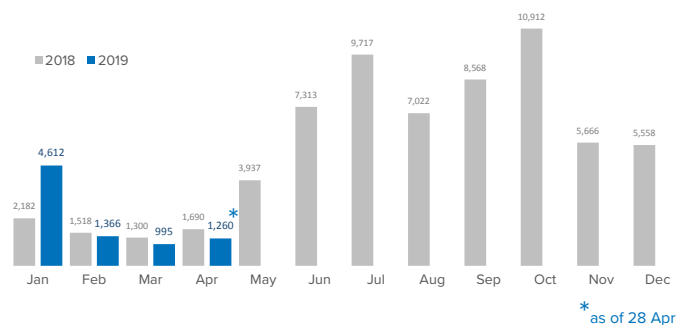

SPAIN Weekly snapshot - Week 17 (22 - 28 Apr 2019)

The charts below are based on figures from the Ministry of Interior and UNHCR estimates. All figures are provisional and subject to change

Refugees & migrants: sea and land arrivals in week 17¹

The boundaries and names shown and the designations used on this map do not imply official endorsement or acceptance by the United Nations

Total Sea and Land

Sea

Land (Ceuta & Melilla)

Sea and land arrivals during the last five weeks¹

Arrivals per month²

Most common nationalities, Jan-Feb 2019²

Demographic breakdown, Jan-Feb 2019²