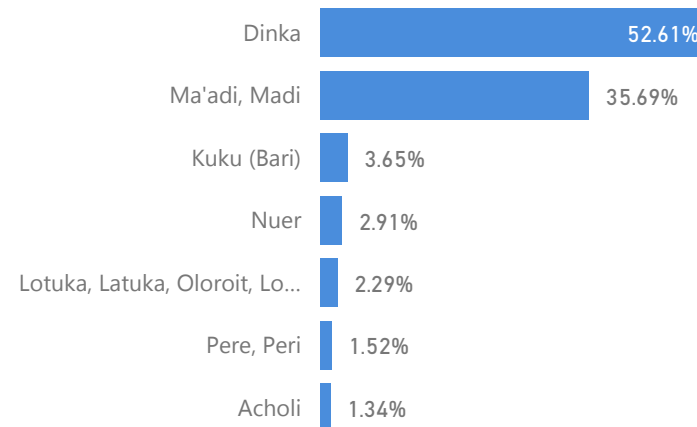

Total Refugees

203,791

Total Asylum-Seekers

115

Women
54 %
109,493

Youth 15-24
23 %
46,166

Assistance Location

Age & Gender Breakdown

Country of Origin - Top 5	Total
South Sudan	203,705
Sudan	186
Eritrea	5
Ethiopia	4
Democratic Republic of the Congo	3

New Registration By Month

South Sudanese By Ethnicity - Top 7

Specific Needs - Top 7