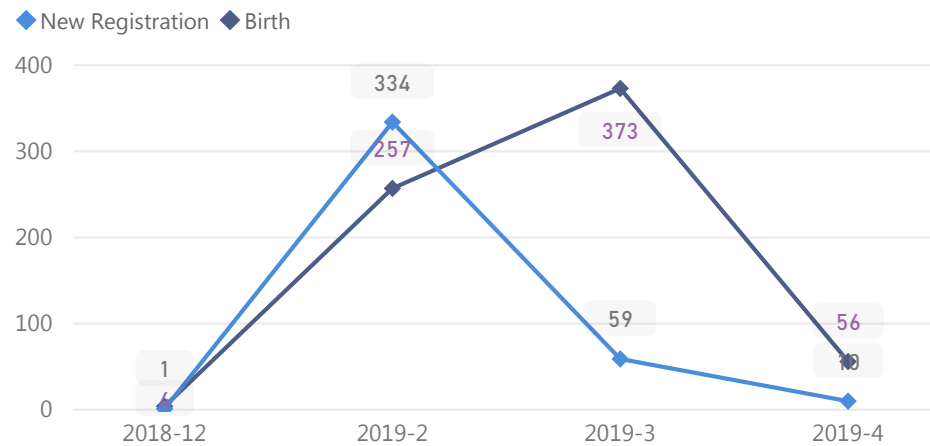

Uganda - Refugee Statistics April 2019 - Adjumani

Total Population

203,906

Total Households

34,782

Women and Children

87 %
177,033

Elderly
3 %
6,796

Total Refugees

203,791

Total Asylum-Seekers

115

Women
54 %
109,493

Youth 15-24
23 %
46,166

Assistance Location

Age & Gender Breakdown

Country of Origin - Top 5	Total
South Sudan	203,705
Sudan	186
Eritrea	5
Ethiopia	4
Democratic Republic of the Congo	3

New Registration By Month

South Sudanese By Ethnicity - Top 7

Specific Needs - Top 7