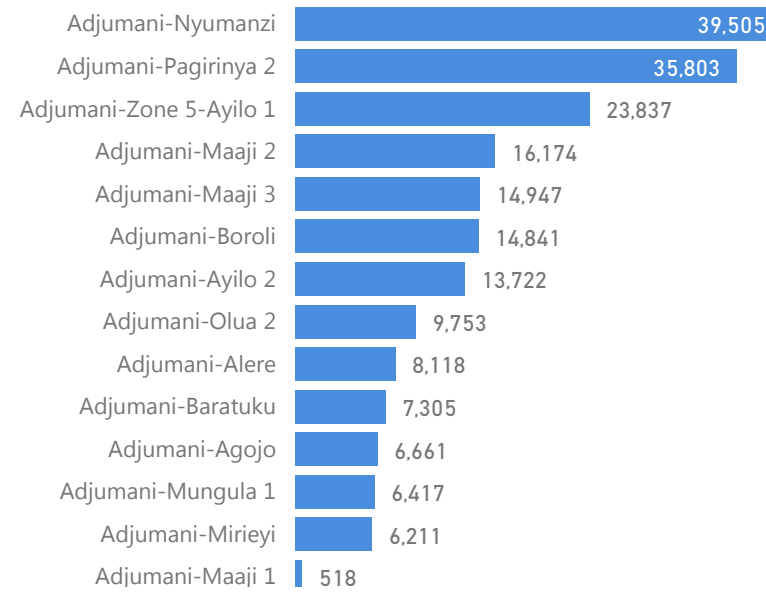

Uganda - Refugee Statistics April 2019 - Adjumani

Total Population

203,906

Total Households

34,782

Women and Children

87 %
177,033

Elderly
3 %
6,796

Total Refugees

203,791

Total Asylum-Seekers

115

Women
54 %
109,493

Youth 15-24
23 %
46,166

Assistance Location

Age & Gender Breakdown

Country of Origin - Top 5	Total
South Sudan	203,705
Sudan	186
Eritrea	5
Ethiopia	4
Democratic Republic of the Congo	3

New Registration By Month

South Sudanese By Ethnicity - Top 7

Specific Needs - Top 7