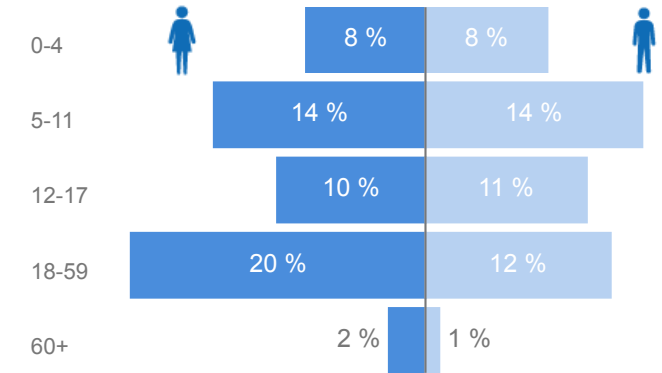

Uganda - Refugee Statistics April 2019 - Adjumani

Total Population

203,906

Total Households

34,782

Women and Children

87 %
177,033

Elderly
3 %
6,796

Total Refugees

203,791

Total Asylum-Seekers

115

Women
54 %
109,493

Youth 15-24
23 %
46,166

Assistance Location

Age & Gender Breakdown

Country of Origin - Top 5	Total
South Sudan	203,705
Sudan	186
Eritrea	5
Ethiopia	4
Democratic Republic of the Congo	3

New Registration By Month

South Sudanese By Ethnicity - Top 7

Specific Needs - Top 7