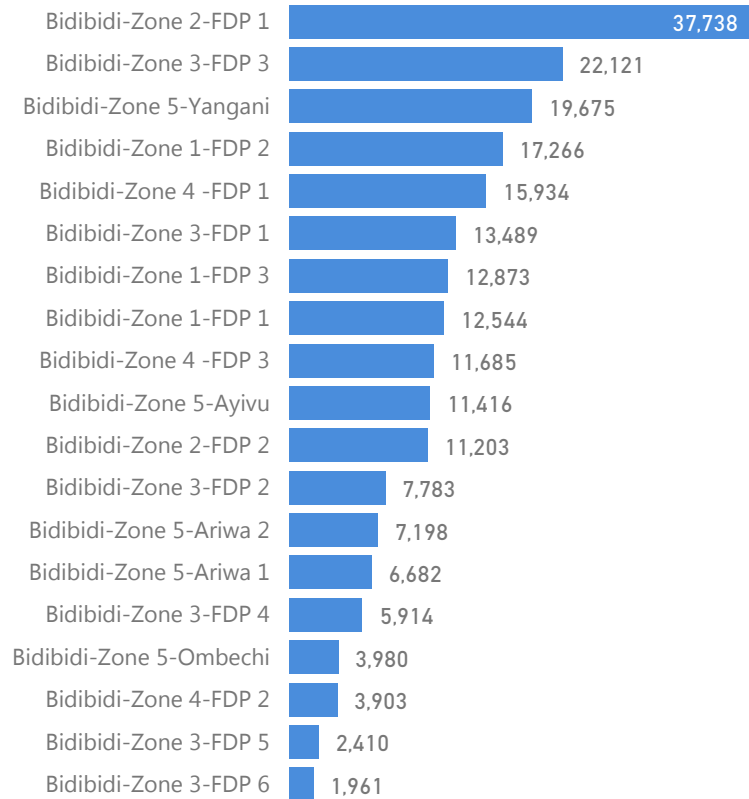

Uganda - Refugee Statistics April 2019 - Bidibidi

Total Population

225,808

Total Households

43,477

Women and Children

87 %
196,834

Elderly
2 %
5,248

Total Refugees

225,794

Total Asylum-Seekers

14

Women
53 %
118,797

Youth 15-24
20 %
44,702

Assistance Location

South Sudanese By Ethnicity

Age & Gender Breakdown

Country of Origin - Top 5	Total
South Sudan	225,716
Sudan	82
Democratic Republic of the Congo	4
Nigeria	4
Somalia	1
United Republic of Tanzania	1

New Registration By Month

Specific Needs - Top 7