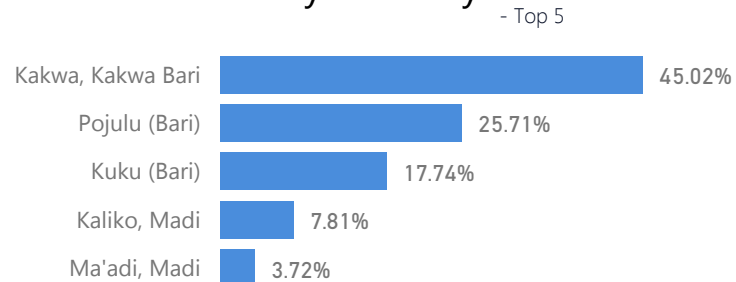

Uganda - Refugee Statistics April 2019 - Bidibidi

Total Population

225,808

Total Households

43,477

Women and Children

87 %
196,834

Elderly
2 %
5,248

Total Refugees

225,794

Total Asylum-Seekers

14

Women
53 %
118,797

Youth 15-24
20 %
44,702

Assistance Location

South Sudanese By Ethnicity

Age & Gender Breakdown

Country of Origin - Top 5	Total
South Sudan	225,716
Sudan	82
Democratic Republic of the Congo	4
Nigeria	4
Somalia	1
United Republic of Tanzania	1

New Registration By Month

Specific Needs - Top 7