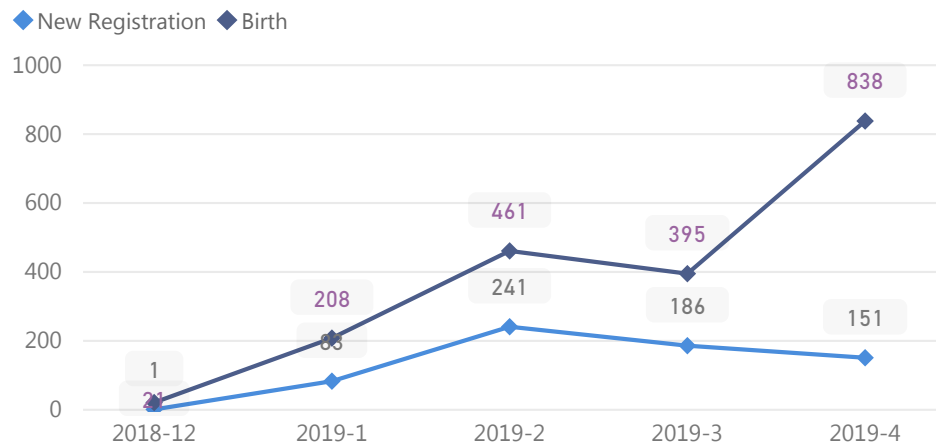

Uganda - Refugee Statistics April 2019 - Bidibidi

Total Population

225,808

Total Households

43,477

Women and Children

87 %
196,834

Elderly
2 %
5,248

Total Refugees

225,794

Total Asylum-Seekers

14

Women
53 %
118,797

Youth 15-24
20 %
44,702

Assistance Location

South Sudanese By Ethnicity

Age & Gender Breakdown

Country of Origin - Top 5	Total
South Sudan	225,716
Sudan	82
Democratic Republic of the Congo	4
Nigeria	4
Somalia	1
United Republic of Tanzania	1

New Registration By Month

Specific Needs - Top 7