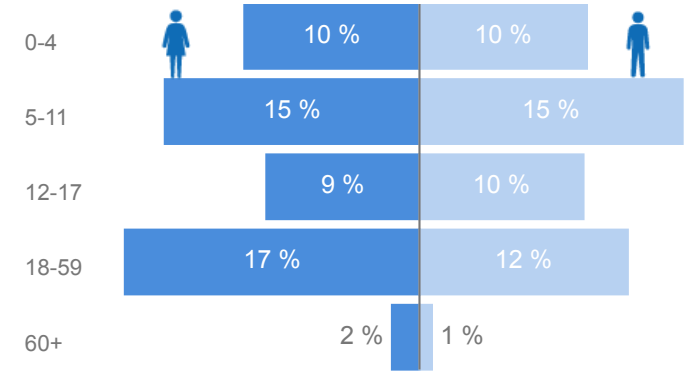

Uganda - Refugee Statistics April 2019 - Bidibidi

Total Population

225,808

Total Households

43,477

Women and Children

87 %
196,834

Elderly
2 %
5,248

Total Refugees

225,794

Total Asylum-Seekers

14

Women
53 %
118,797

Youth 15-24
20 %
44,702

Assistance Location

South Sudanese By Ethnicity

Age & Gender Breakdown

Country of Origin - Top 5	Total
South Sudan	225,716
Sudan	82
Democratic Republic of the Congo	4
Nigeria	4
Somalia	1
United Republic of Tanzania	1

New Registration By Month

Specific Needs - Top 7