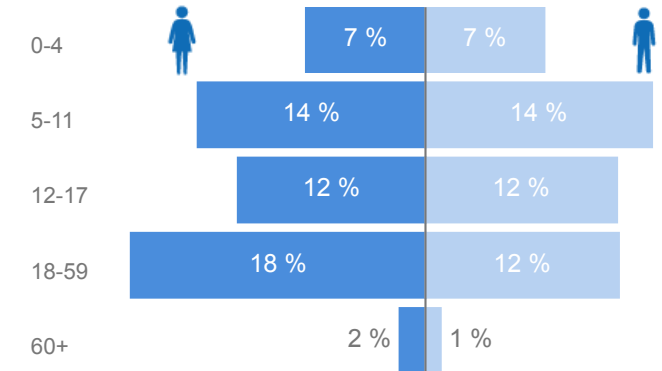

3 %
135

Total Refugees

5,265

Total Asylum-Seekers

0

Women

53 %
2,813

Youth 15-24

22 %
1,178

Assistance Location

Lobule-Waju

5,255

Age & Gender Breakdown

Country of Origin - Top 6

Democratic Republic of the Congo

Total