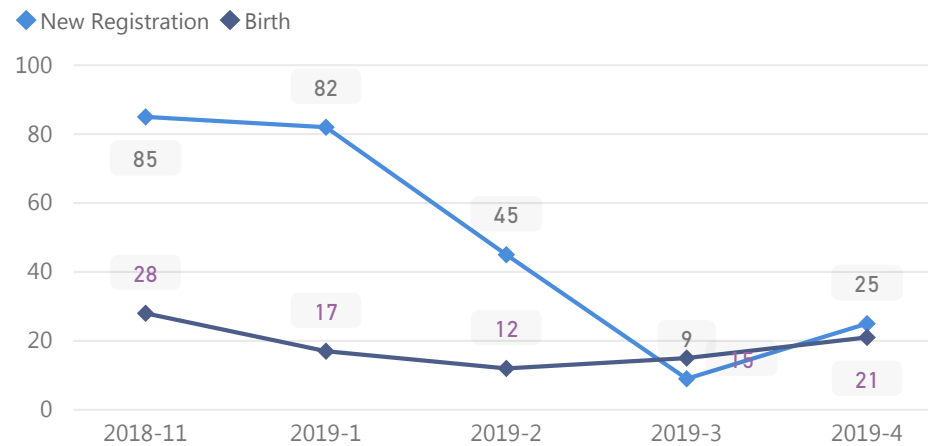

Country of Origin - Top 6

Democratic Republic of the Congo

Total

5,265

New Registration By Month