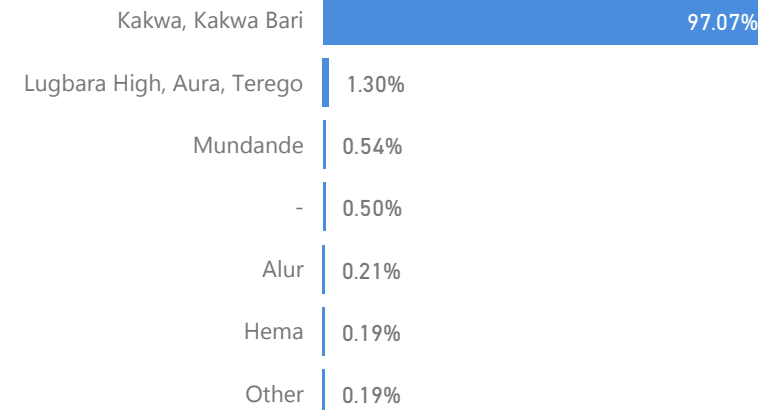

Congolese By Ethnicity

- Top 7