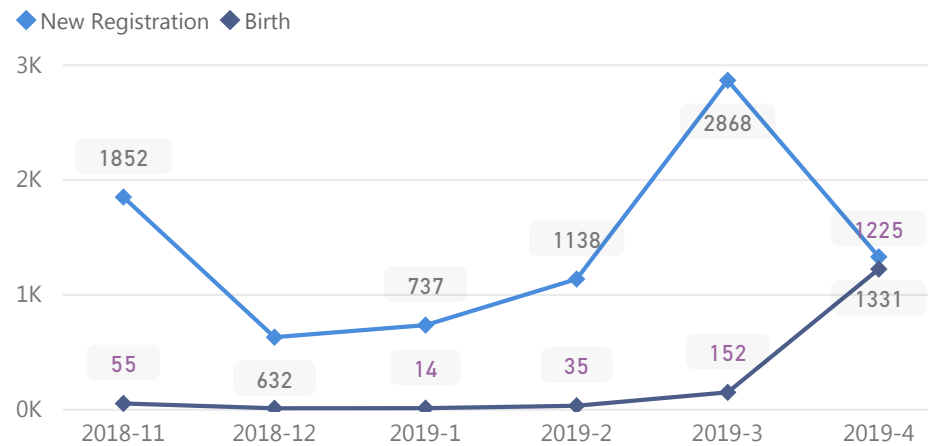

New Registration By Month