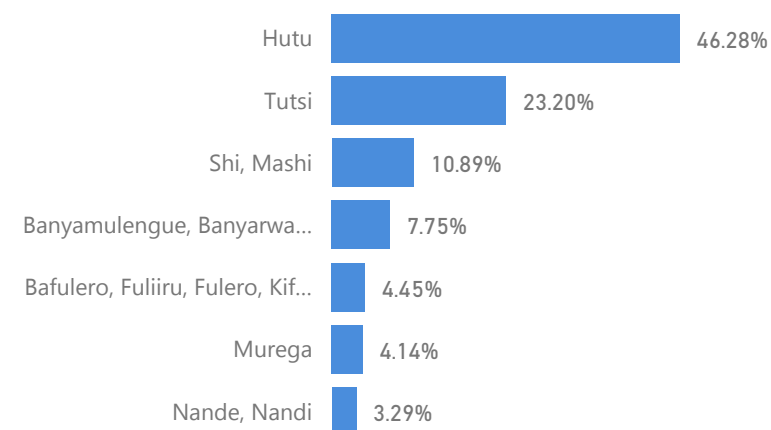

Congolese By Ethnicity

- Top 7