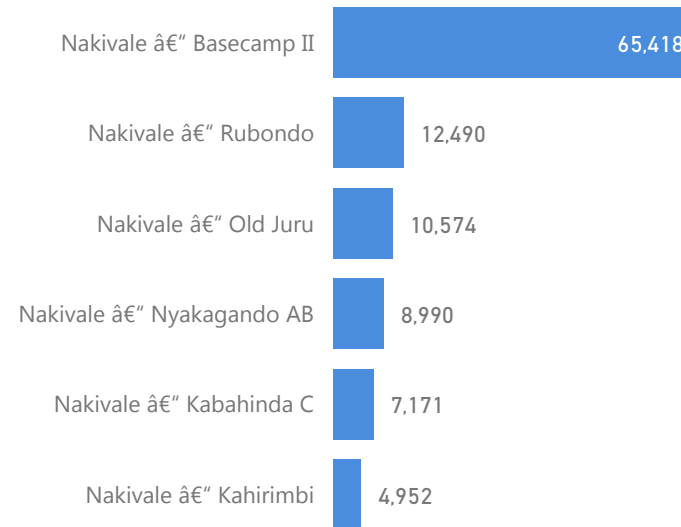

### Total Refugees

**104,169**

### Total Asylum-Seekers

**5,651**

**Women**  
**50 %**  
54,506

**Youth 15-24**  
**21 %**  
23,391

### Assistance Location