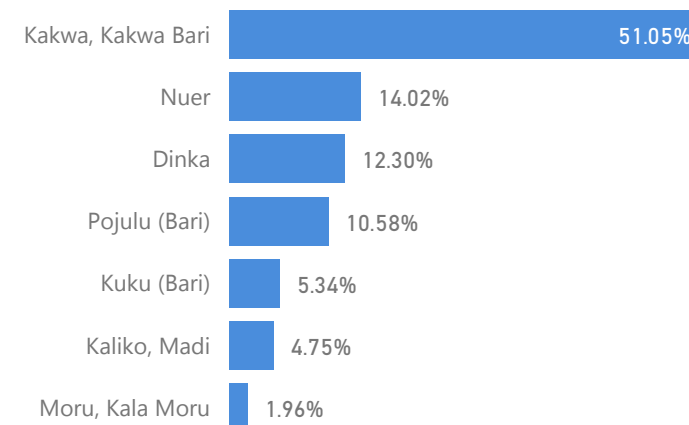

Elderly

2 %

2,420

Total Refugees

104,839

Total Asylum-Seekers

73

Women

51 %

53,845

Youth 15-24

25 %

25,916

Assistance Location

Age & Gender Breakdown

Country of Origin - Top 5	Total
South Sudan	102,355
Democratic Republic of the Congo	1,739
Sudan	724
Rwanda	47
Burundi	17

New Registration By Month

South Sudanese By Ethnicity - Top 7

Specific Needs - Top 7