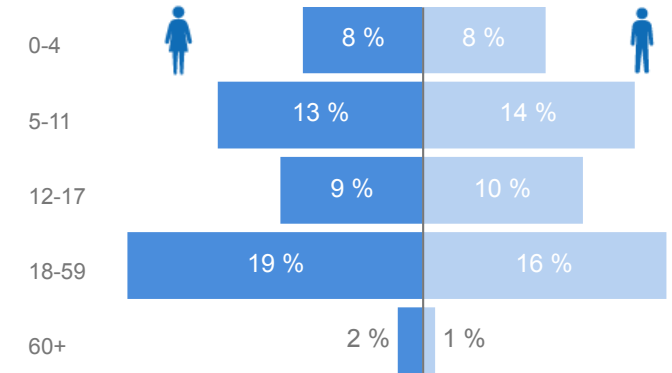

Elderly

2 %

2,420

Total Refugees

104,839

Total Asylum-Seekers

73

Women

51 %

53,845

Youth 15-24

25 %

25,916

Assistance Location

Age & Gender Breakdown

Country of Origin - Top 5	Total
South Sudan	102,355
Democratic Republic of the Congo	1,739
Sudan	724
Rwanda	47
Burundi	17

New Registration By Month

South Sudanese By Ethnicity - Top 7

Specific Needs - Top 7