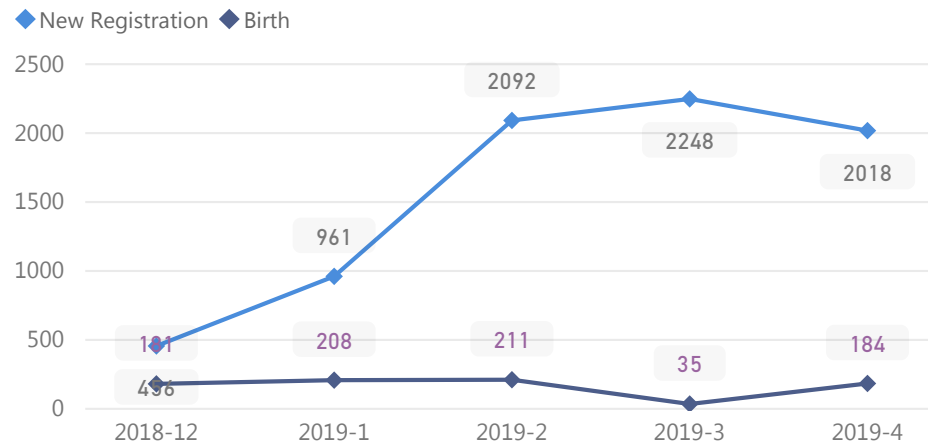

New Registration By Month