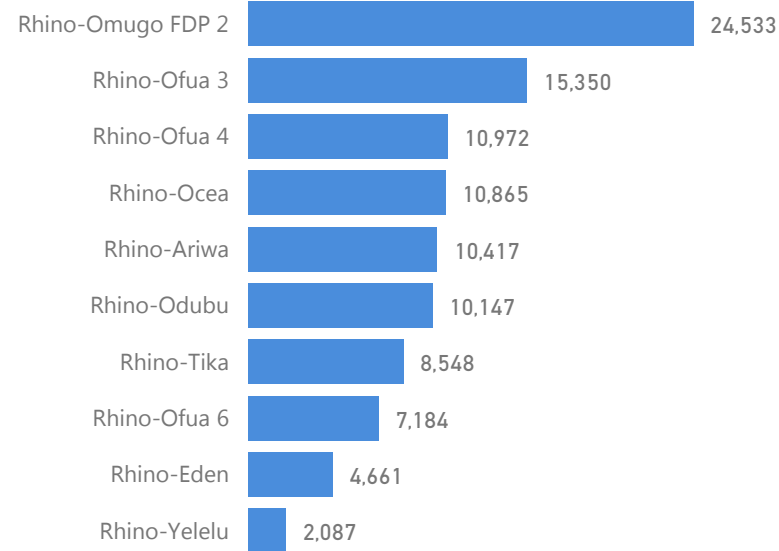

Elderly

2 %

2,420

Total Refugees

104,839

Total Asylum-Seekers

73

Women

51 %

53,845

Youth 15-24

25 %

25,916

Assistance Location

Age & Gender Breakdown

Country of Origin - Top 5	Total
South Sudan	102,355
Democratic Republic of the Congo	1,739
Sudan	724
Rwanda	47
Burundi	17

New Registration By Month

South Sudanese By Ethnicity - Top 7

Specific Needs - Top 7