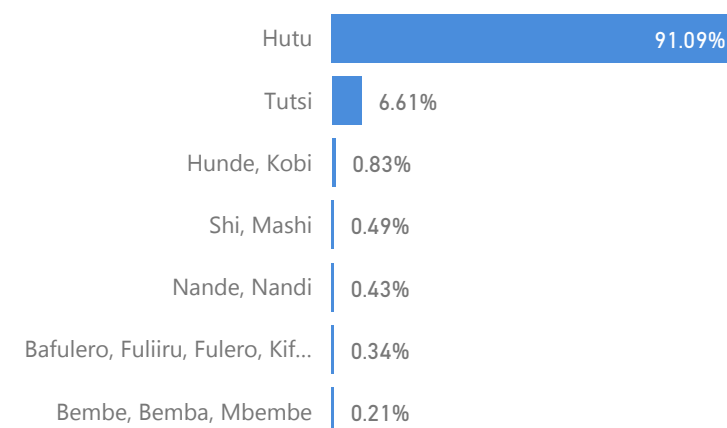

Congolese By Ethnicity - Top 7