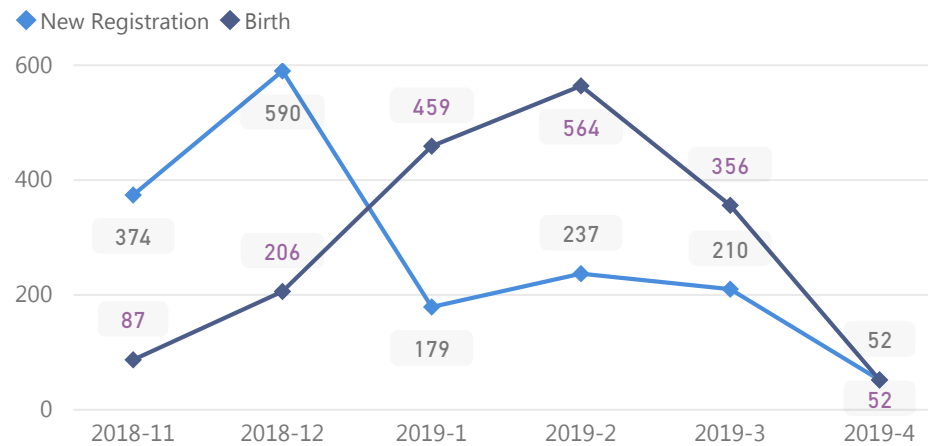

Country of Origin - Top 5	Total
Democratic Republic of the Congo	67,376
Rwanda	61
South Sudan	45
Burundi	24
Congo, Republic of the	8

New Registration By Month