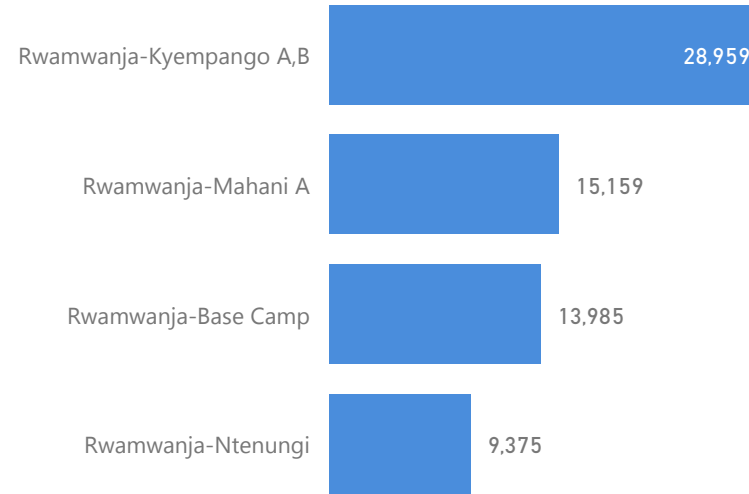

Elderly

**2 %**

**1,477**

Total Refugees

**67,260**

Total Asylum-Seekers

**274**

Women

**52 %**

**34,835**

Youth 15-24

**15 %**

**10,214**

Assistance Location

Age & Gender Breakdown

Country of Origin - Top 5	Total
Democratic Republic of the Congo	67,376
Rwanda	61
South Sudan	45
Burundi	24
Congo, Republic of the	8

New Registration By Month

Congolese By Ethnicity - Top 7

Specific Needs - Top 7