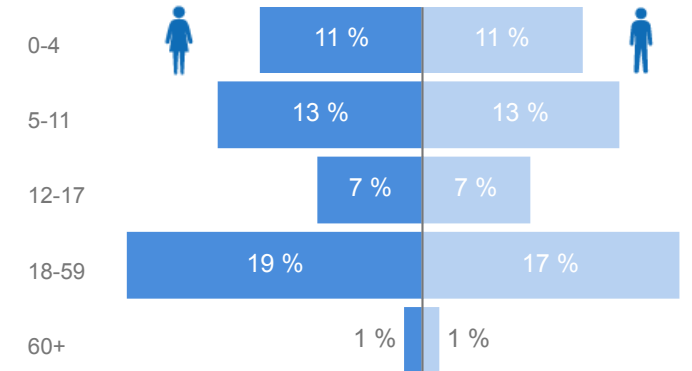

Elderly

**2 %**

**1,477**

Total Refugees

**67,260**

Total Asylum-Seekers

**274**

Women

**52 %**

**34,835**

Youth 15-24

**15 %**

**10,214**

Assistance Location

Age & Gender Breakdown

Country of Origin - Top 5	Total
Democratic Republic of the Congo	67,376
Rwanda	61
South Sudan	45
Burundi	24
Congo, Republic of the	8