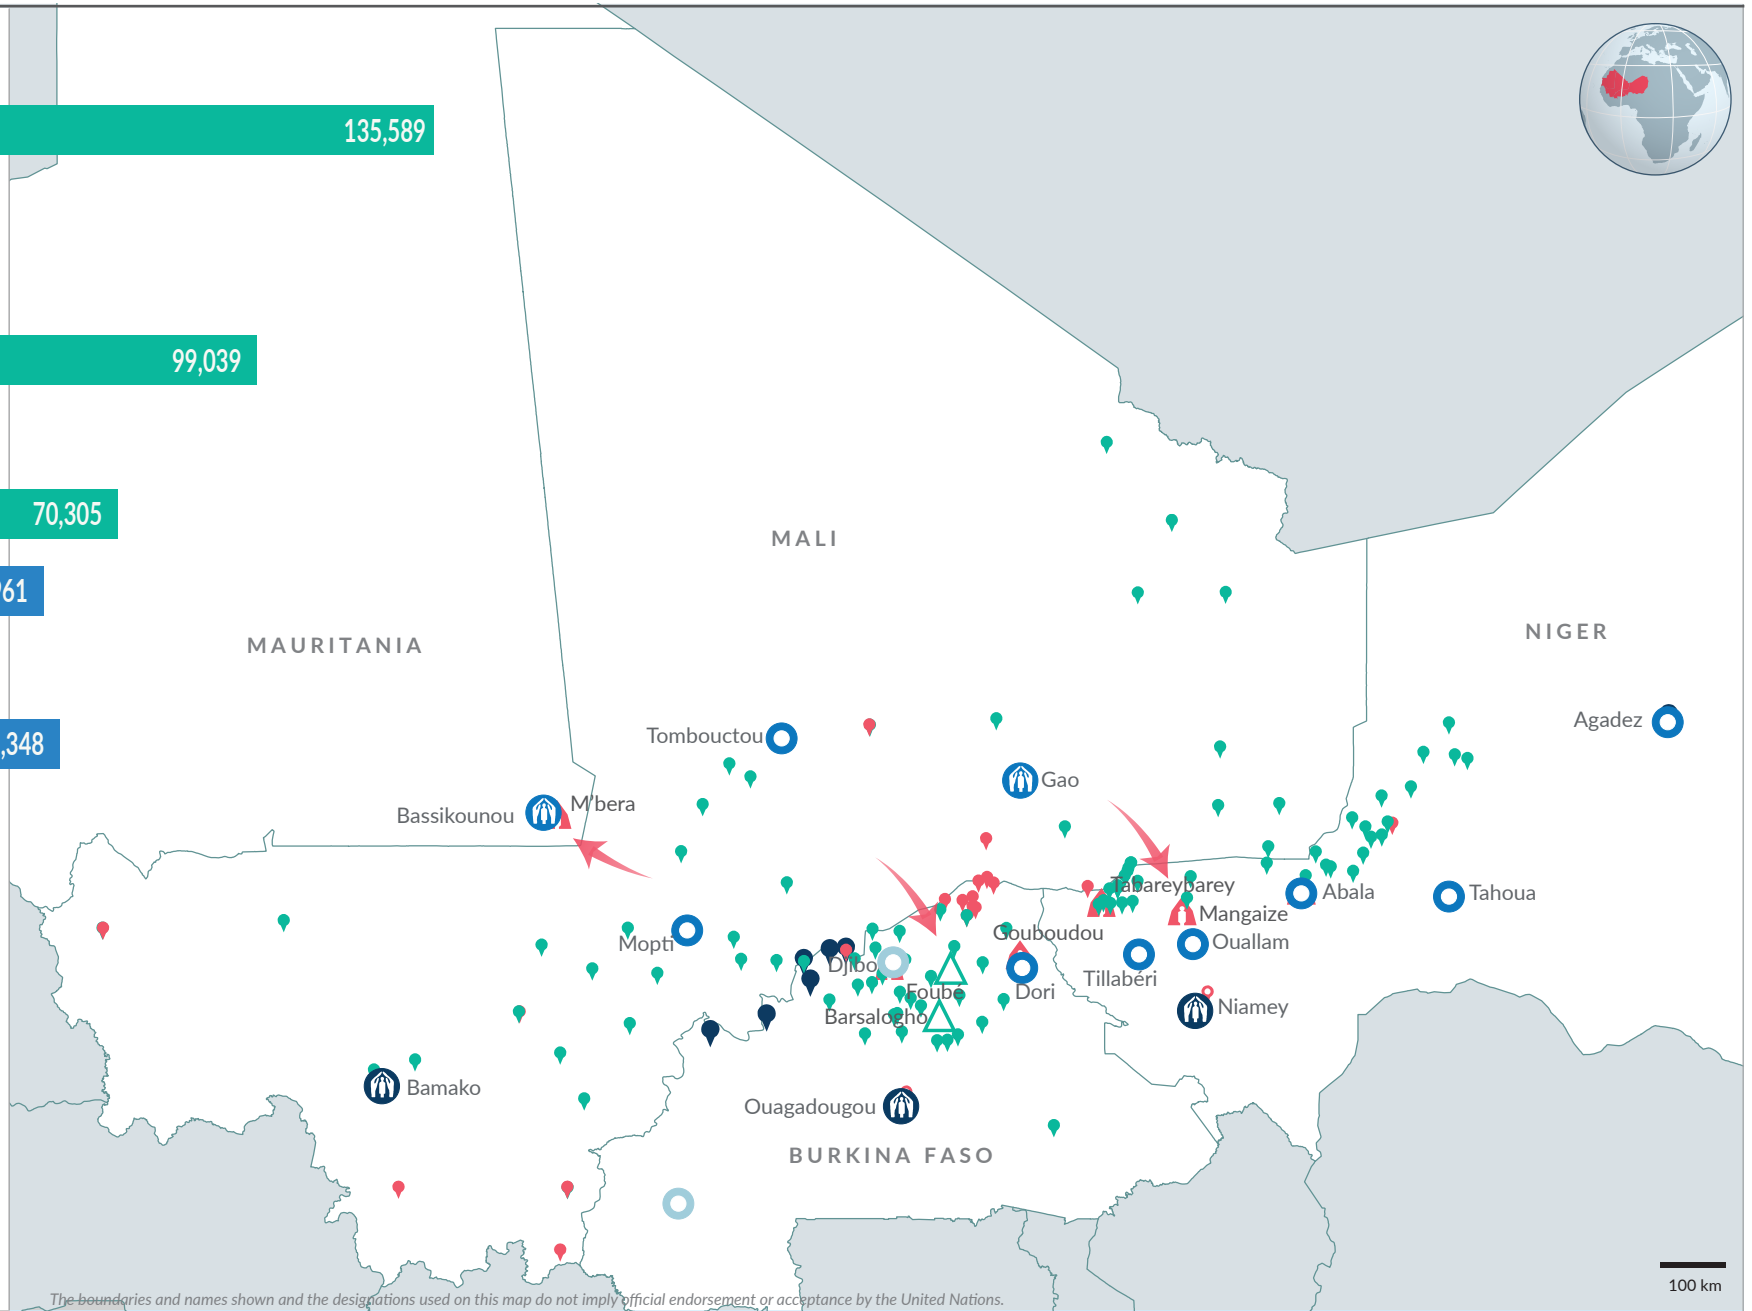

**BURKINA FASO**

IDPs **135,589**

Malian refugees **24,666**

**MALI**

IDPs **99,039**

**NIGER**

IDPs **70,305**

Malian refugees **54,961**

**MAURITANIA**

Malian refugees **58,348**

-  UNHCR Representation
-  UNHCR Sub-Office
-  UNHCR Field Office
-  UNHCR Field Unit
-  Refugee Camp
-  Refugee Location
-  IDP Settlement
-  IDP Location
-  Asylum seeker Location
-  Refugee crossing

The boundaries and names shown and the designations used on this map do not imply official endorsement or acceptance by the United Nations.