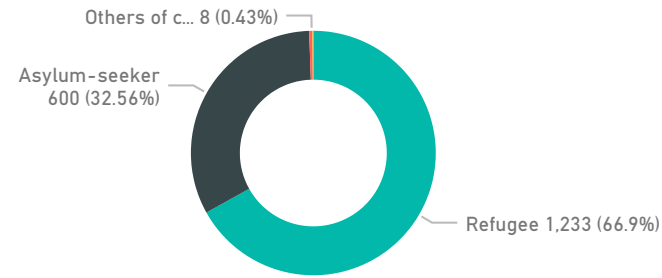

Individuals	Cases	Area of Responsibility	Registration Date	
1,843	1064	All	1/1/1970	4/30/2019

Tunisia

Age breakdown

Education Level

Refugee Status

Country of Origin

Occupation (18-59 years old)