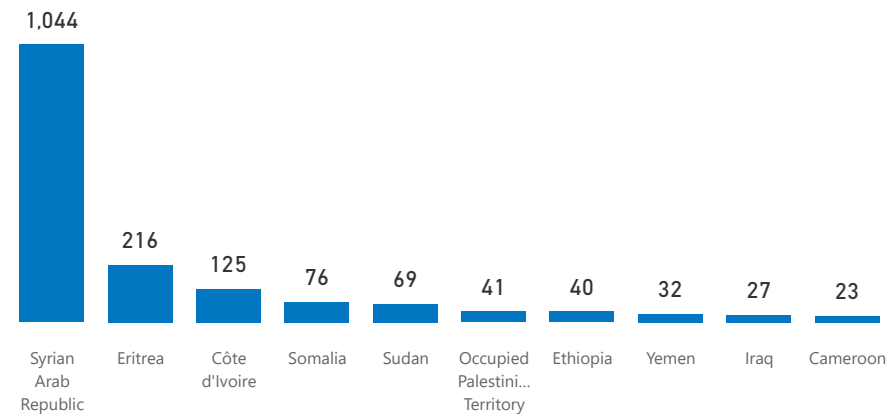

Individuals	Cases	Area of Responsibility	Registration Date	
1,843	1064	All	1/1/1970	4/30/2019

Tunisia

Age breakdown

Education Level

Refugee Status

Country of Origin

Occupation (18-59 years old)