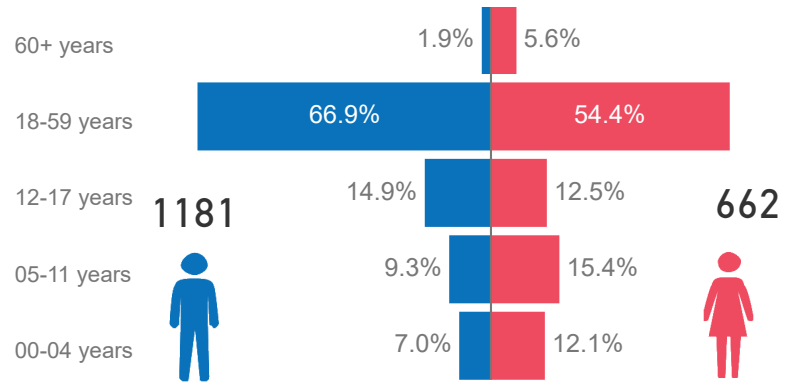

Individuals	Cases	Area of Responsibility	Registration Date	
1,843	1064	All	1/1/1970	4/30/2019

Tunisia

Age breakdown

Education Level

Refugee Status

Country of Origin

Occupation (18-59 years old)