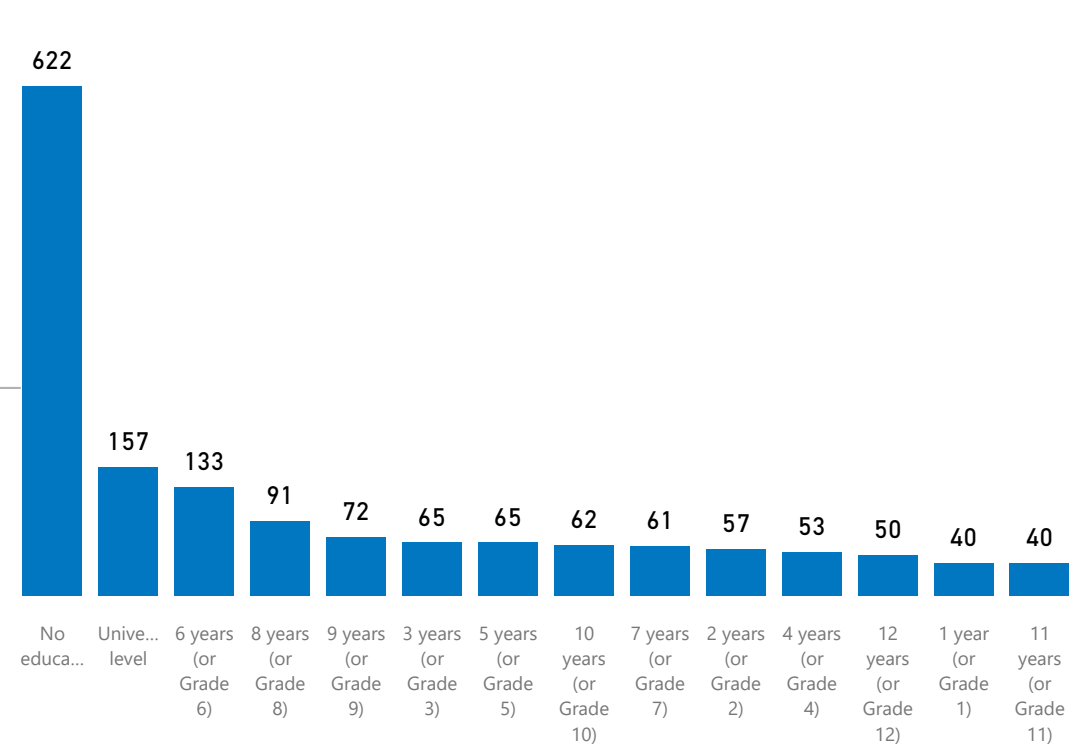

Individuals	Cases	Area of Responsibility	Registration Date	
1,843	1064	All	1/1/1970	4/30/2019

Tunisia

Age breakdown

Education Level

Refugee Status

Country of Origin

Occupation (18-59 years old)