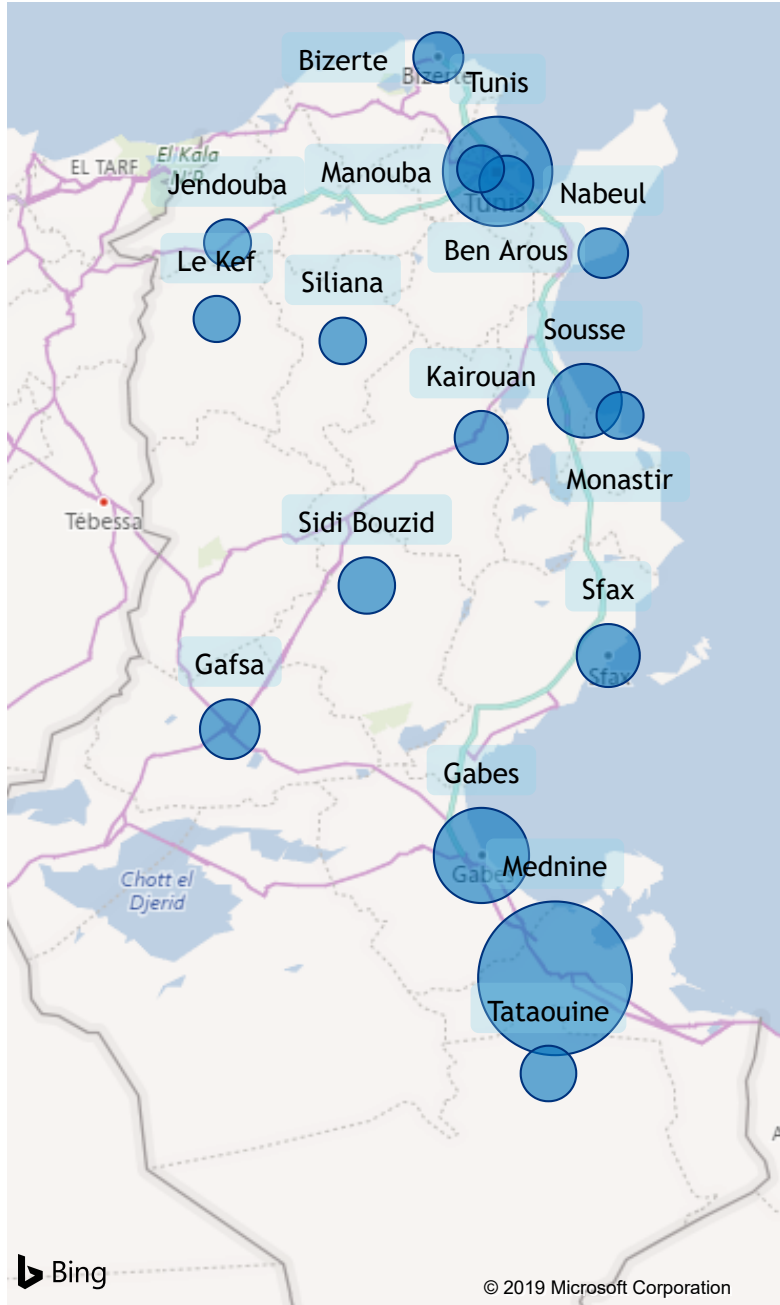

Individuals	Cases	Area of Responsibility	Registration Date	
1,843	1064	All	1/1/1970	4/30/2019

Tunisia

Age breakdown

Education Level

Refugee Status

Country of Origin

Occupation (18-59 years old)